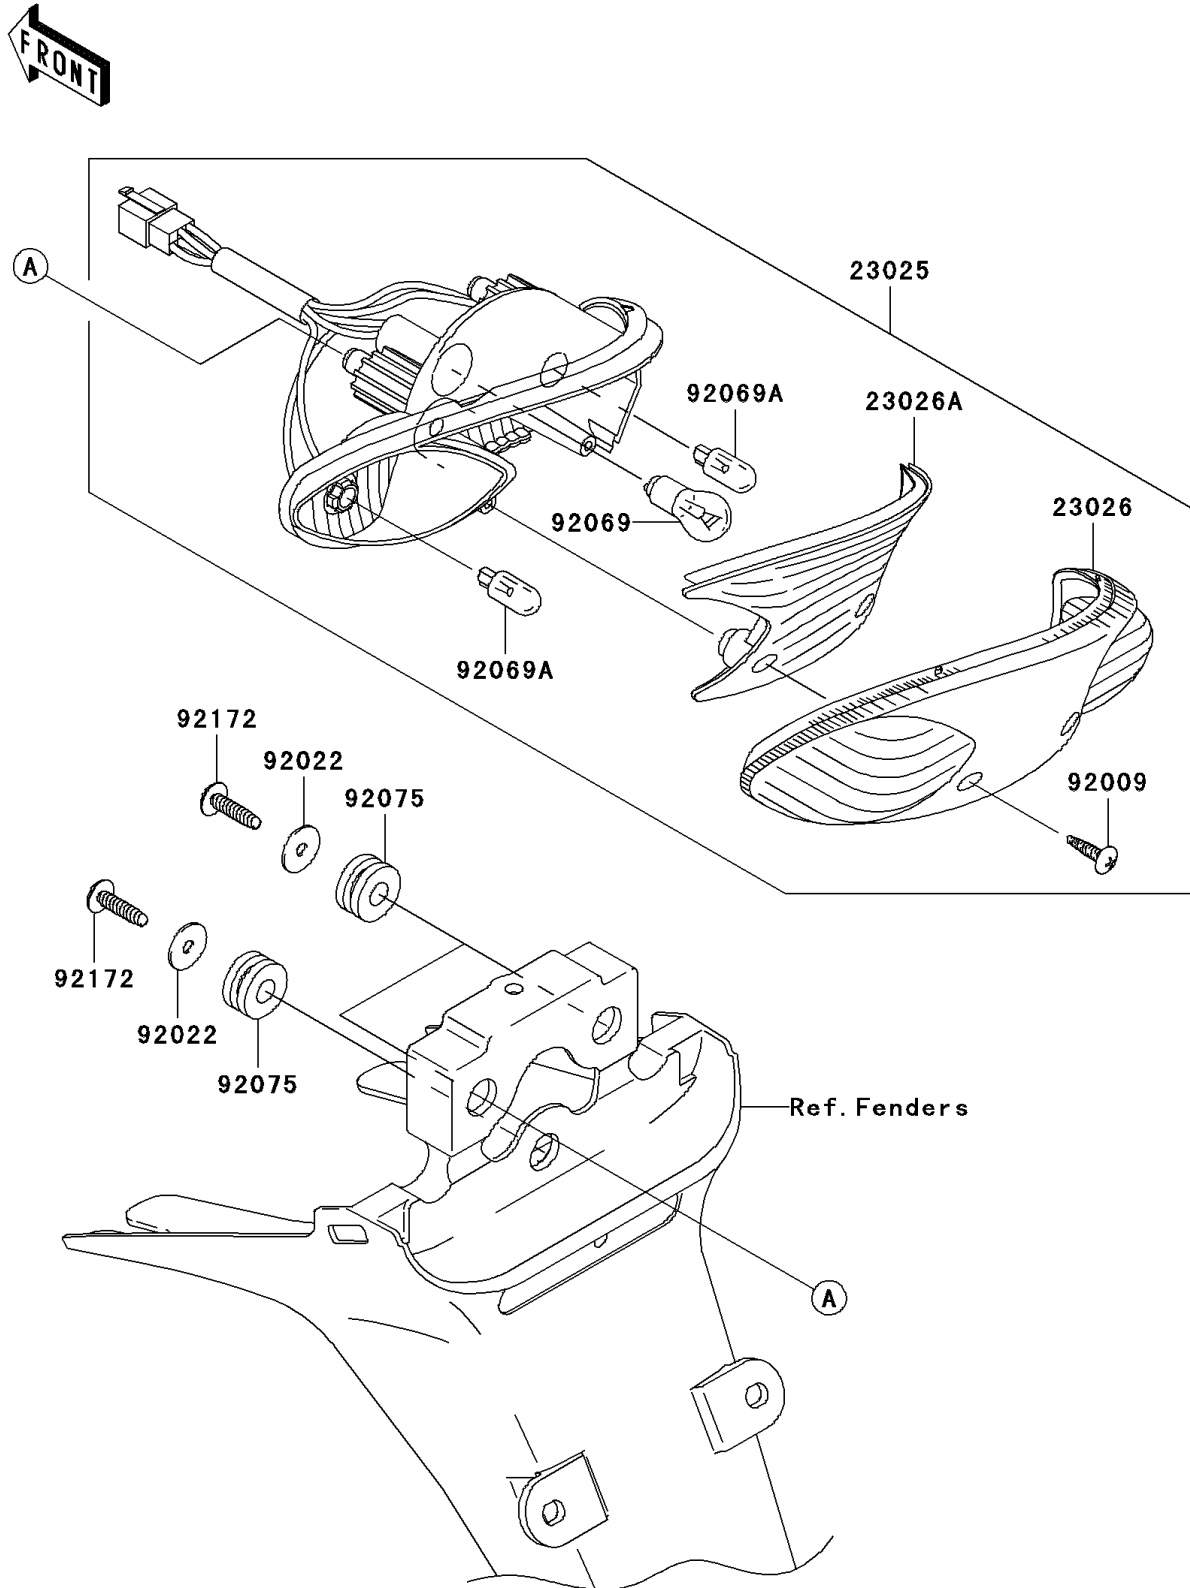

## 2008 KAZE HIT PARTS DIAGRAM

Taillight(s)

F2720

## 2008 KAZE HIT PARTS LIST

Taillight(s)

ITEM NAME	PART NUMBER	QUANTITY
LAMP-TAIL (Ref # 23025)	23025-1322	1
LENS,TAIL LAMP (Ref # 23026)	23026-1249	1
LENS,TAIL LAMP,INNER (Ref # 23026A)	23026-1250	1
SCREW,TAPPING,4X20 (Ref # 92009)	92009-1297	1
WASHER,5.5X20X1.2 (Ref # 92022)	92022-104	1
BULB,12V 18/5W (Ref # 92069)	92069-1089	1
BULB,12V 10W (Ref # 92069A)	92069-1124	1
DAMPER (Ref # 92075)	92075-1690	1
SCREW,TAPPING,5X20 (Ref # 92172)	92172-0059	1