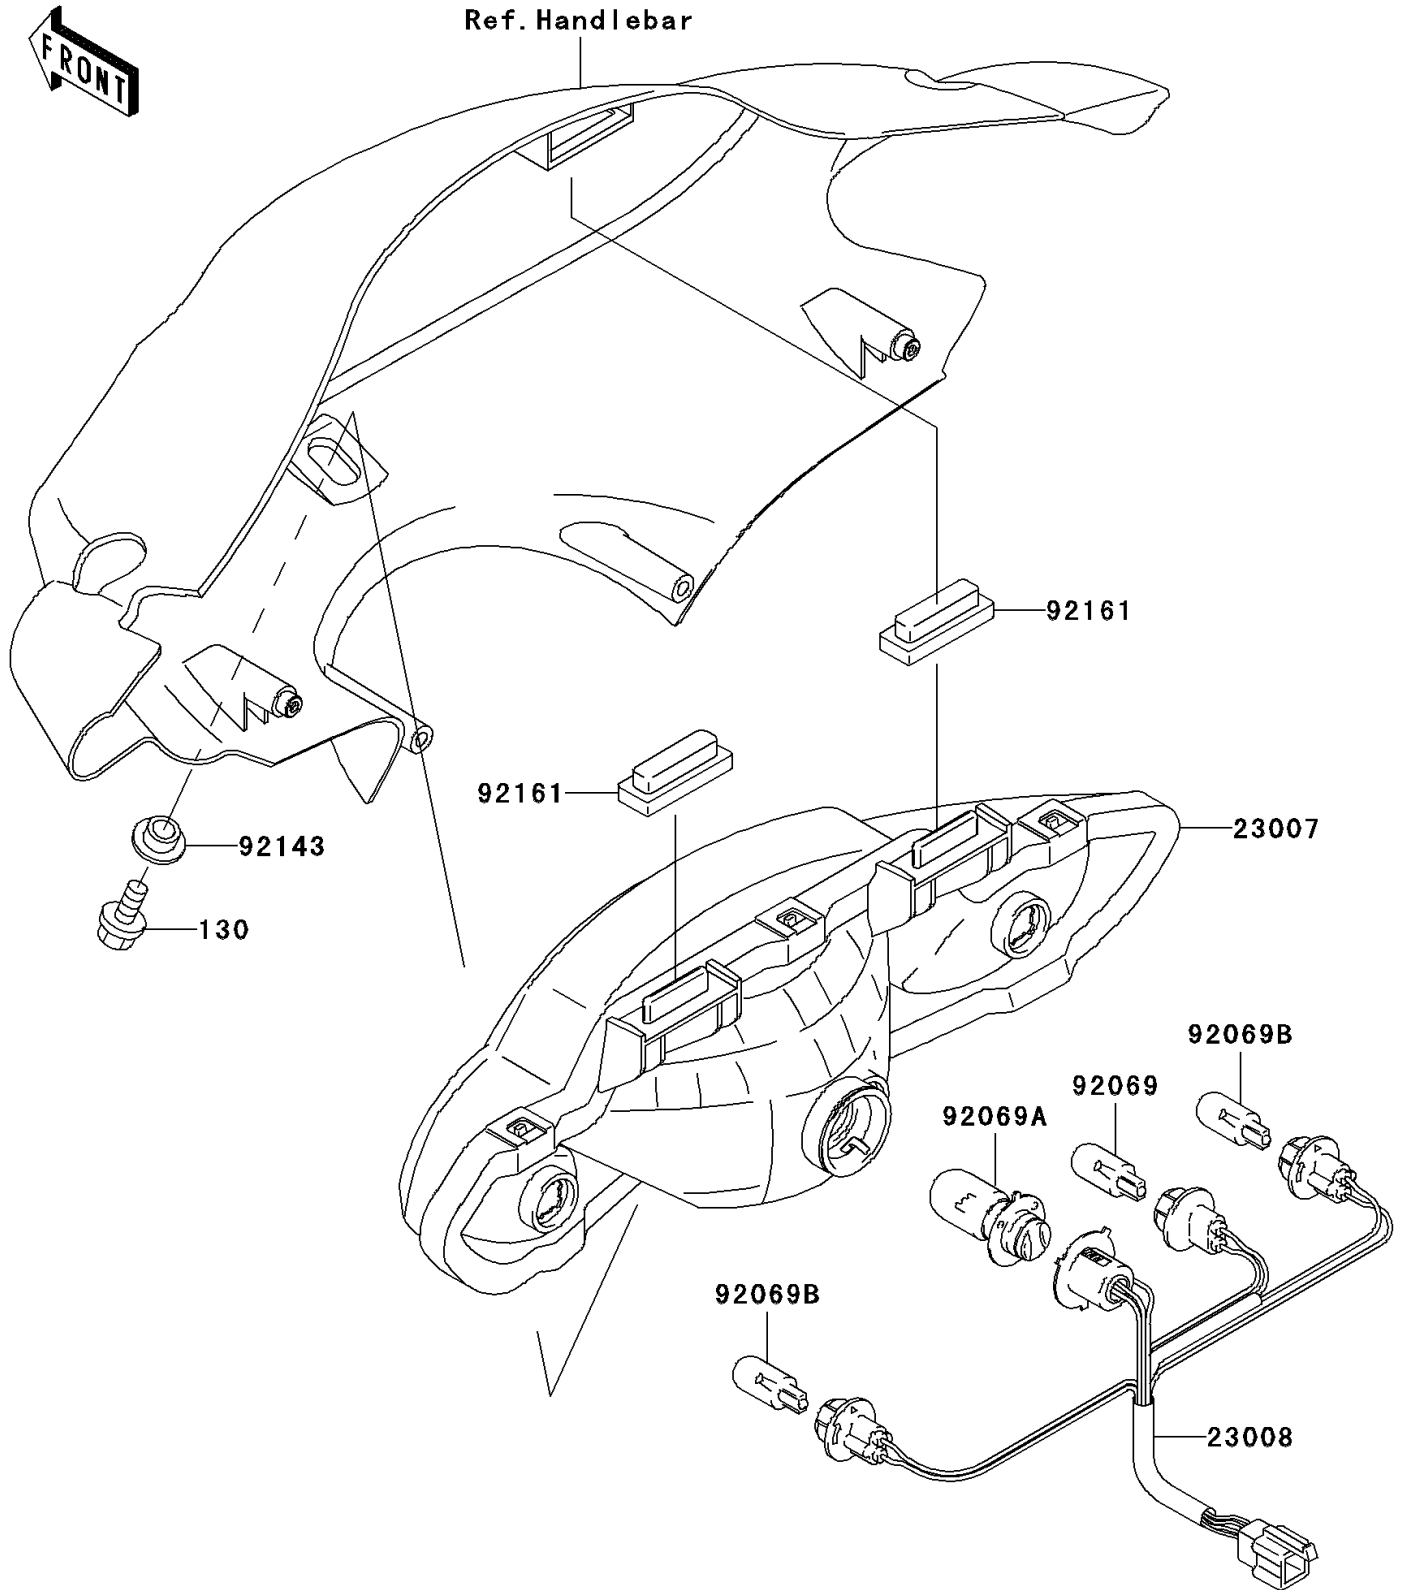

## 2008 KAZE HIT PARTS DIAGRAM

Headlight(s)

F2710

## 2008 KAZE HIT PARTS LIST

Headlight(s)

ITEM NAME	PART NUMBER	QUANTITY
BOLT-FLANGED,6X12 (Ref # 130)	130BB0612	1
LENS-COMP,HEAD LAMP (Ref # 23007)	23007-1435	1
SOCKET-ASSY,HEAD LAMP (Ref # 23008)	23008-0033	1
BULB,12V 3.4W,T10 (Ref # 92069)	92069-1007	1
BULB,12V 32/32W (Ref # 92069A)	92069-1123	1
BULB,12V 10W (Ref # 92069B)	92069-1124	1
COLLAR,L=6.6 (Ref # 92143)	92143-1088	1
DAMPER (Ref # 92161)	92161-1306	1