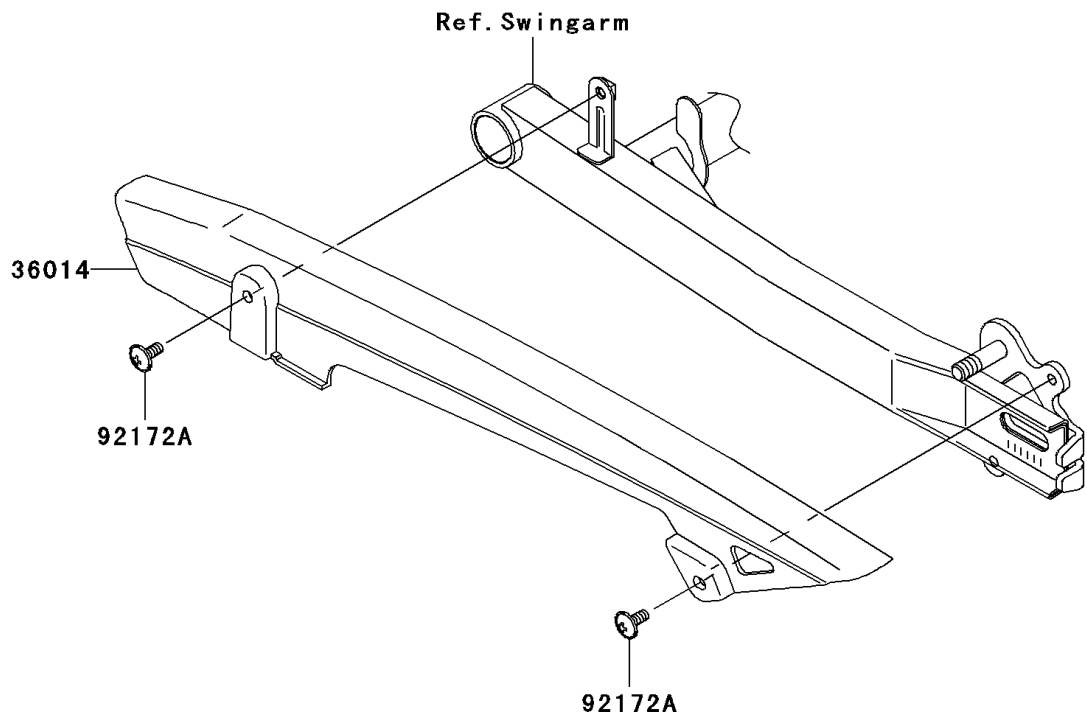

2008 KAZE HIT PARTS DIAGRAM

Side Covers/Chain Cover

F2610

(36001)	Silver/Black
(36001A)	Ebony
(36001B)	Gray/Black
(36001C)	White/Black

WOD

2008 KAZE HIT PARTS LIST

Side Covers/Chain Cover

ITEM NAME	PART NUMBER	QUANTITY
COVER-SIDE,RH,SILVER/BLACK (Ref # 36001)	36001-1659-14R	1
COVER-SIDE,RH,EBONY (Ref # 36001A)	36001-1659-20A	1
COVER-SIDE,RH,GRAY/BLACK (Ref # 36001B)	36001-1659-20G	1
COVER-SIDE,RH,WHITE/BLACK (Ref # 36001C)	36001-1659-20H	1
CASE-CHAIN (Ref # 36014)	36014-0001	1
WASHER,NYLON,5.3X11.5X1.5 (Ref # 92022)	92022-1521	1
GROMMET (Ref # 92071)	92071-1043	1
SCREW,5X12,GREEN (Ref # 92172)	92172-0008	1
SCREW,6X14 (Ref # 92172A)	92172-0180	1
SCREW,5X12,WHITE (Ref # 92172B)	92172-1070	1