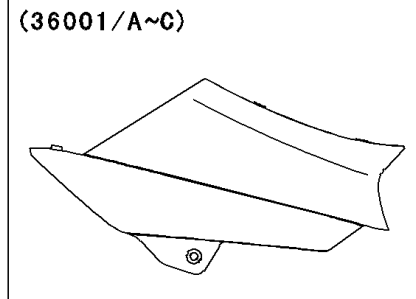

2008 KAZE HIT PARTS DIAGRAM

Side Covers/Chain Cover

F2610

(36001)	Silver/Black
(36001A)	Ebony
(36001B)	Gray/Black
(36001C)	White/Black

WOD

2008 KAZE HIT PARTS LIST

Side Covers/Chain Cover

ITEM NAME	PART NUMBER	QUANTITY
COVER-SIDE,RH,SILVER/BLACK (Ref # 36001)	36001-1659-14R	1
COVER-SIDE,RH,EBONY (Ref # 36001A)	36001-1659-20A	1
COVER-SIDE,RH,GRAY/BLACK (Ref # 36001B)	36001-1659-20G	1
COVER-SIDE,RH,WHITE/BLACK (Ref # 36001C)	36001-1659-20H	1
CASE-CHAIN (Ref # 36014)	36014-0001	1
WASHER,NYLON,5.3X11.5X1.5 (Ref # 92022)	92022-1521	1
GROMMET (Ref # 92071)	92071-1043	1
SCREW,5X12,GREEN (Ref # 92172)	92172-0008	1
SCREW,6X14 (Ref # 92172A)	92172-0180	1
SCREW,5X12,WHITE (Ref # 92172B)	92172-1070	1