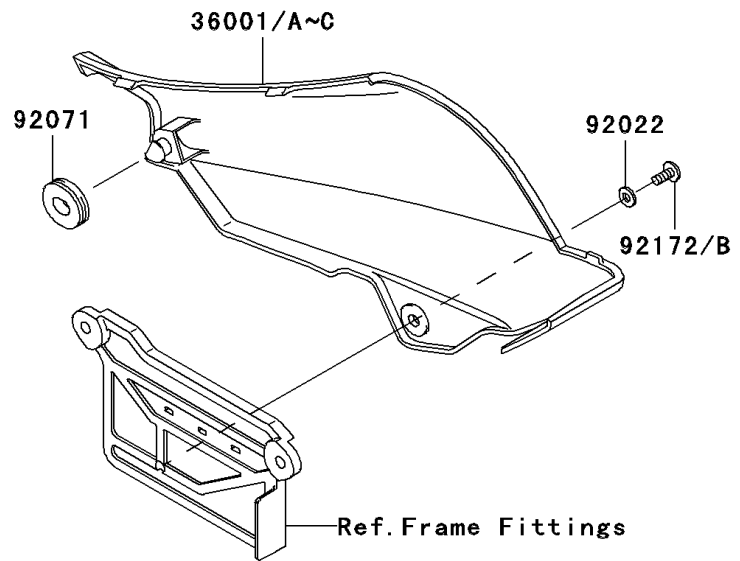

2008 KAZE HIT PARTS DIAGRAM

Side Covers/Chain Cover

F2610

(36001)	Silver/Black
(36001A)	Ebony
(36001B)	Gray/Black
(36001C)	White/Black

WOD

2008 KAZE HIT PARTS LIST

Side Covers/Chain Cover

ITEM NAME	PART NUMBER	QUANTITY
COVER-SIDE,RH,SILVER/BLACK (Ref # 36001)	36001-1659-14R	1
COVER-SIDE,RH,EBONY (Ref # 36001A)	36001-1659-20A	1
COVER-SIDE,RH,GRAY/BLACK (Ref # 36001B)	36001-1659-20G	1
COVER-SIDE,RH,WHITE/BLACK (Ref # 36001C)	36001-1659-20H	1
CASE-CHAIN (Ref # 36014)	36014-0001	1
WASHER,NYLON,5.3X11.5X1.5 (Ref # 92022)	92022-1521	1
GROMMET (Ref # 92071)	92071-1043	1
SCREW,5X12,GREEN (Ref # 92172)	92172-0008	1
SCREW,6X14 (Ref # 92172A)	92172-0180	1
SCREW,5X12,WHITE (Ref # 92172B)	92172-1070	1