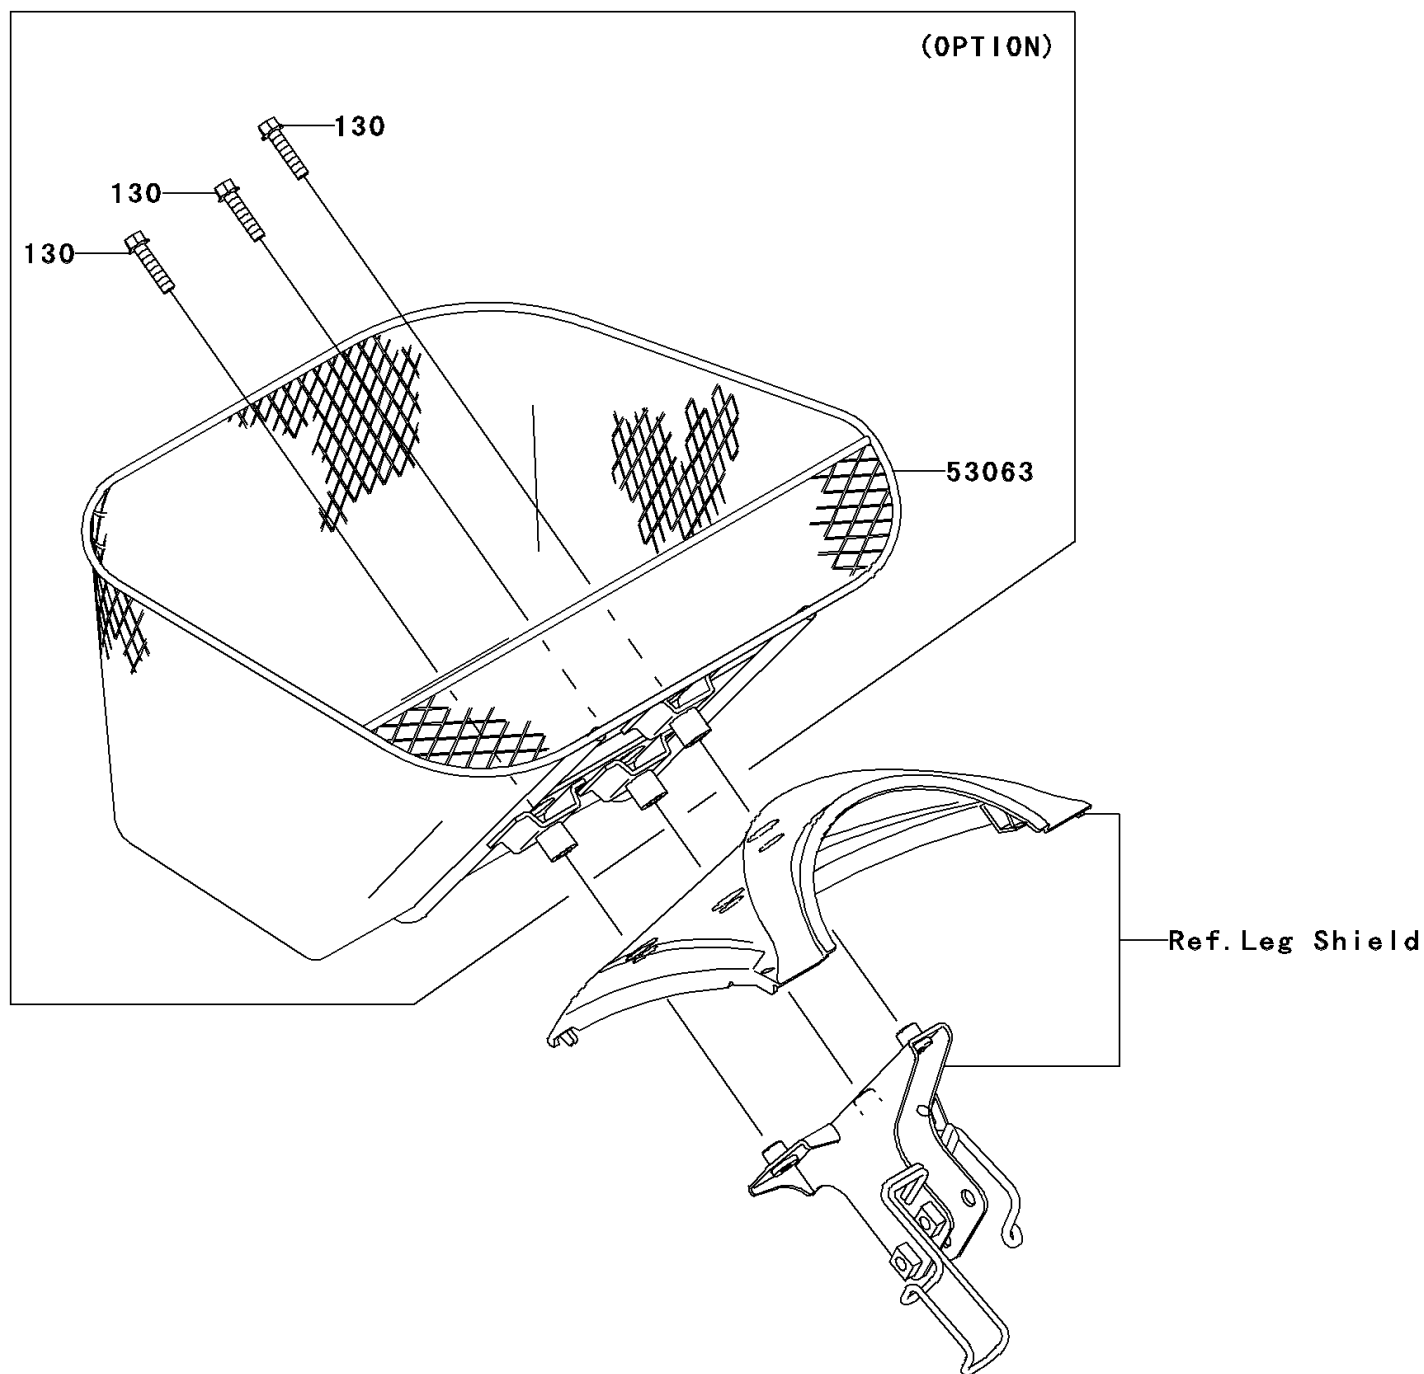

2008 KAZE HIT PARTS DIAGRAM

Carrier(s)

F2520

2008 KAZE HIT PARTS LIST

Carrier(s)

ITEM NAME	PART NUMBER	QUANTITY
BOLT-FLANGED,6X25 (Ref # 130)	130BB0625	1
BASKET (Ref # 53063)	53063-1058	1