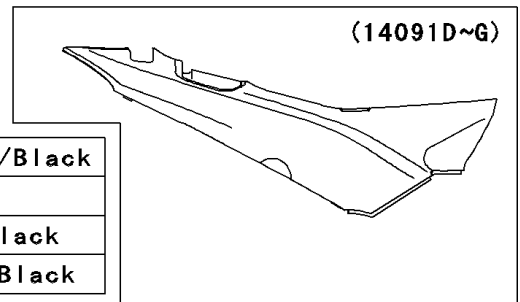

2008 KAZE HIT PARTS DIAGRAM

Seat

WOD

(14091/G)	Silver/Black
(14091A/F)	Ebony
(14091B/E)	Gray/Black
(14091C/D)	White/Black

WOD

2008 KAZE HIT PARTS LIST

Seat

ITEM NAME	PART NUMBER	QUANTITY
BOLT-FLANGED,6X12 (Ref # 130)	130BA0612	1
BOLT-FLANGED,6X70 (Ref # 130A)	130BB0670	1
BRACKET,SEAT COVER,RR (Ref # 11052)	11052-1854	1
COVER,SEAT,LH,SILVER/BLACK (Ref # 14091)	14091-1411-14R	1
COVER,SEAT,LH,EBONY (Ref # 14091A)	14091-1411-20A	1
COVER,SEAT,LH,GRAY/BLACK (Ref # 14091B)	14091-1411-20G	1
COVER,SEAT,LH,WHITE/BLACK (Ref # 14091C)	14091-1411-20H	1
COVER,SEAT,RH,P.C.WHITE (Ref # 14091D)	14091-1412-14H	1
COVER,SEAT,RH,M.B.GRAY (Ref # 14091E)	14091-1412-14J	1
COVER,SEAT,RH,EBONY (Ref # 14091F)	14091-1412-20A	1
COVER,SEAT,RH,G.SILVER (Ref # 14091G)	14091-1412-4K	1
COVER,SEAT,CNT,P.C.WHITE (Ref # 14091H)	14091-1413-14H	1
COVER,SEAT,CNT,M.B.GRAY (Ref # 14091I)	14091-1413-14J	1
COVER,SEAT,CNT,EBONY (Ref # 14091J)	14091-1413-20A	1
COVER,SEAT,CNT,G.SILVER (Ref # 14091K)	14091-1413-4K	1
HINGE,SEAT (Ref # 53009)	53009-1113	1
TRIM,L=85 (Ref # 53044)	53044-0007	1
SEAT-ASSY,DUAL,BLACK (Ref # 53066)	53066-0015-MA	1
SCREW,6X25 (Ref # 92009)	92009-1465	1
NUT,FLANGED,6MM,BLACK (Ref # 92015)	92015-1233	1
WASHER,6.5X16X1 (Ref # 92022)	92022-1143	1
GROMMET (Ref # 92071)	92071-1043	1
DAMPER (Ref # 92075)	92075-015	1
DAMPER (Ref # 92075A)	92075-099	1
DAMPER (Ref # 92075B)	92075-1927	1
COLLAR,6.8X10X55.8 (Ref # 92152)	92152-1374	1
DAMPER (Ref # 92161)	92161-1288	1
SCREW,6X14 (Ref # 92172)	92172-0055	1
NUT,WELL,6MM (Ref # 92210)	92210-0184	1