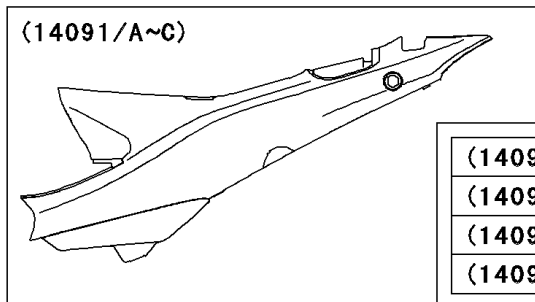

2008 KAZE HIT PARTS DIAGRAM

Seat

WOD

(14091/G)	Silver/Black
(14091A/F)	Ebony
(14091B/E)	Gray/Black
(14091C/D)	White/Black

WOD

2008 KAZE HIT PARTS LIST

Seat

ITEM NAME	PART NUMBER	QUANTITY
BOLT-FLANGED,6X12 (Ref # 130)	130BA0612	1
BOLT-FLANGED,6X70 (Ref # 130A)	130BB0670	1
BRACKET,SEAT COVER,RR (Ref # 11052)	11052-1854	1
COVER,SEAT,LH,SILVER/BLACK (Ref # 14091)	14091-1411-14R	1
COVER,SEAT,LH,EBONY (Ref # 14091A)	14091-1411-20A	1
COVER,SEAT,LH,GRAY/BLACK (Ref # 14091B)	14091-1411-20G	1
COVER,SEAT,LH,WHITE/BLACK (Ref # 14091C)	14091-1411-20H	1
COVER,SEAT,RH,P.C.WHITE (Ref # 14091D)	14091-1412-14H	1
COVER,SEAT,RH,M.B.GRAY (Ref # 14091E)	14091-1412-14J	1
COVER,SEAT,RH,EBONY (Ref # 14091F)	14091-1412-20A	1
COVER,SEAT,RH,G.SILVER (Ref # 14091G)	14091-1412-4K	1
COVER,SEAT,CNT,P.C.WHITE (Ref # 14091H)	14091-1413-14H	1
COVER,SEAT,CNT,M.B.GRAY (Ref # 14091I)	14091-1413-14J	1
COVER,SEAT,CNT,EBONY (Ref # 14091J)	14091-1413-20A	1
COVER,SEAT,CNT,G.SILVER (Ref # 14091K)	14091-1413-4K	1
HINGE,SEAT (Ref # 53009)	53009-1113	1
TRIM,L=85 (Ref # 53044)	53044-0007	1
SEAT-ASSY,DUAL,BLACK (Ref # 53066)	53066-0015-MA	1
SCREW,6X25 (Ref # 92009)	92009-1465	1
NUT,FLANGED,6MM,BLACK (Ref # 92015)	92015-1233	1
WASHER,6.5X16X1 (Ref # 92022)	92022-1143	1
GROMMET (Ref # 92071)	92071-1043	1
DAMPER (Ref # 92075)	92075-015	1
DAMPER (Ref # 92075A)	92075-099	1
DAMPER (Ref # 92075B)	92075-1927	1
COLLAR,6.8X10X55.8 (Ref # 92152)	92152-1374	1
DAMPER (Ref # 92161)	92161-1288	1
SCREW,6X14 (Ref # 92172)	92172-0055	1
NUT,WELL,6MM (Ref # 92210)	92210-0184	1