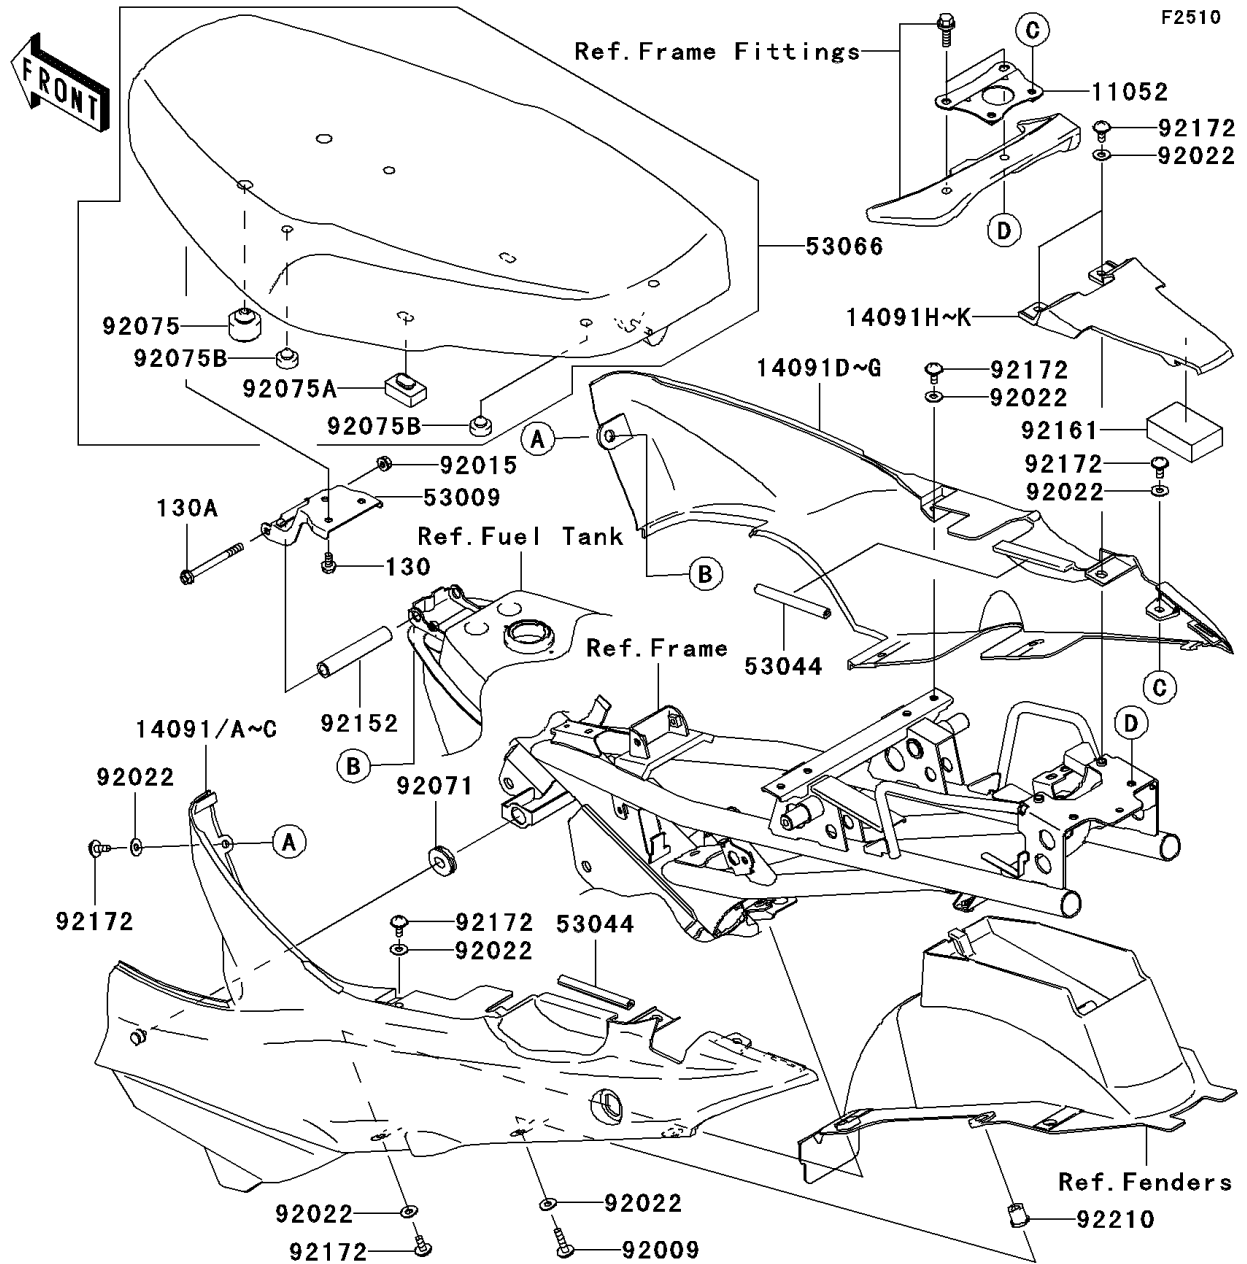

2008 KAZE HIT PARTS DIAGRAM

Seat

WOD

(14091/G)	Silver/Black
(14091A/F)	Ebony
(14091B/E)	Gray/Black
(14091C/D)	White/Black

WOD

2008 KAZE HIT PARTS LIST

Seat

ITEM NAME	PART NUMBER	QUANTITY
BOLT-FLANGED,6X12 (Ref # 130)	130BA0612	1
BOLT-FLANGED,6X70 (Ref # 130A)	130BB0670	1
BRACKET,SEAT COVER,RR (Ref # 11052)	11052-1854	1
COVER,SEAT,LH,SILVER/BLACK (Ref # 14091)	14091-1411-14R	1
COVER,SEAT,LH,EBONY (Ref # 14091A)	14091-1411-20A	1
COVER,SEAT,LH,GRAY/BLACK (Ref # 14091B)	14091-1411-20G	1
COVER,SEAT,LH,WHITE/BLACK (Ref # 14091C)	14091-1411-20H	1
COVER,SEAT,RH,P.C.WHITE (Ref # 14091D)	14091-1412-14H	1
COVER,SEAT,RH,M.B.GRAY (Ref # 14091E)	14091-1412-14J	1
COVER,SEAT,RH,EBONY (Ref # 14091F)	14091-1412-20A	1
COVER,SEAT,RH,G.SILVER (Ref # 14091G)	14091-1412-4K	1
COVER,SEAT,CNT,P.C.WHITE (Ref # 14091H)	14091-1413-14H	1
COVER,SEAT,CNT,M.B.GRAY (Ref # 14091I)	14091-1413-14J	1
COVER,SEAT,CNT,EBONY (Ref # 14091J)	14091-1413-20A	1
COVER,SEAT,CNT,G.SILVER (Ref # 14091K)	14091-1413-4K	1
HINGE,SEAT (Ref # 53009)	53009-1113	1
TRIM,L=85 (Ref # 53044)	53044-0007	1
SEAT-ASSY,DUAL,BLACK (Ref # 53066)	53066-0015-MA	1
SCREW,6X25 (Ref # 92009)	92009-1465	1
NUT,FLANGED,6MM,BLACK (Ref # 92015)	92015-1233	1
WASHER,6.5X16X1 (Ref # 92022)	92022-1143	1
GROMMET (Ref # 92071)	92071-1043	1
DAMPER (Ref # 92075)	92075-015	1
DAMPER (Ref # 92075A)	92075-099	1
DAMPER (Ref # 92075B)	92075-1927	1
COLLAR,6.8X10X55.8 (Ref # 92152)	92152-1374	1
DAMPER (Ref # 92161)	92161-1288	1
SCREW,6X14 (Ref # 92172)	92172-0055	1
NUT,WELL,6MM (Ref # 92210)	92210-0184	1