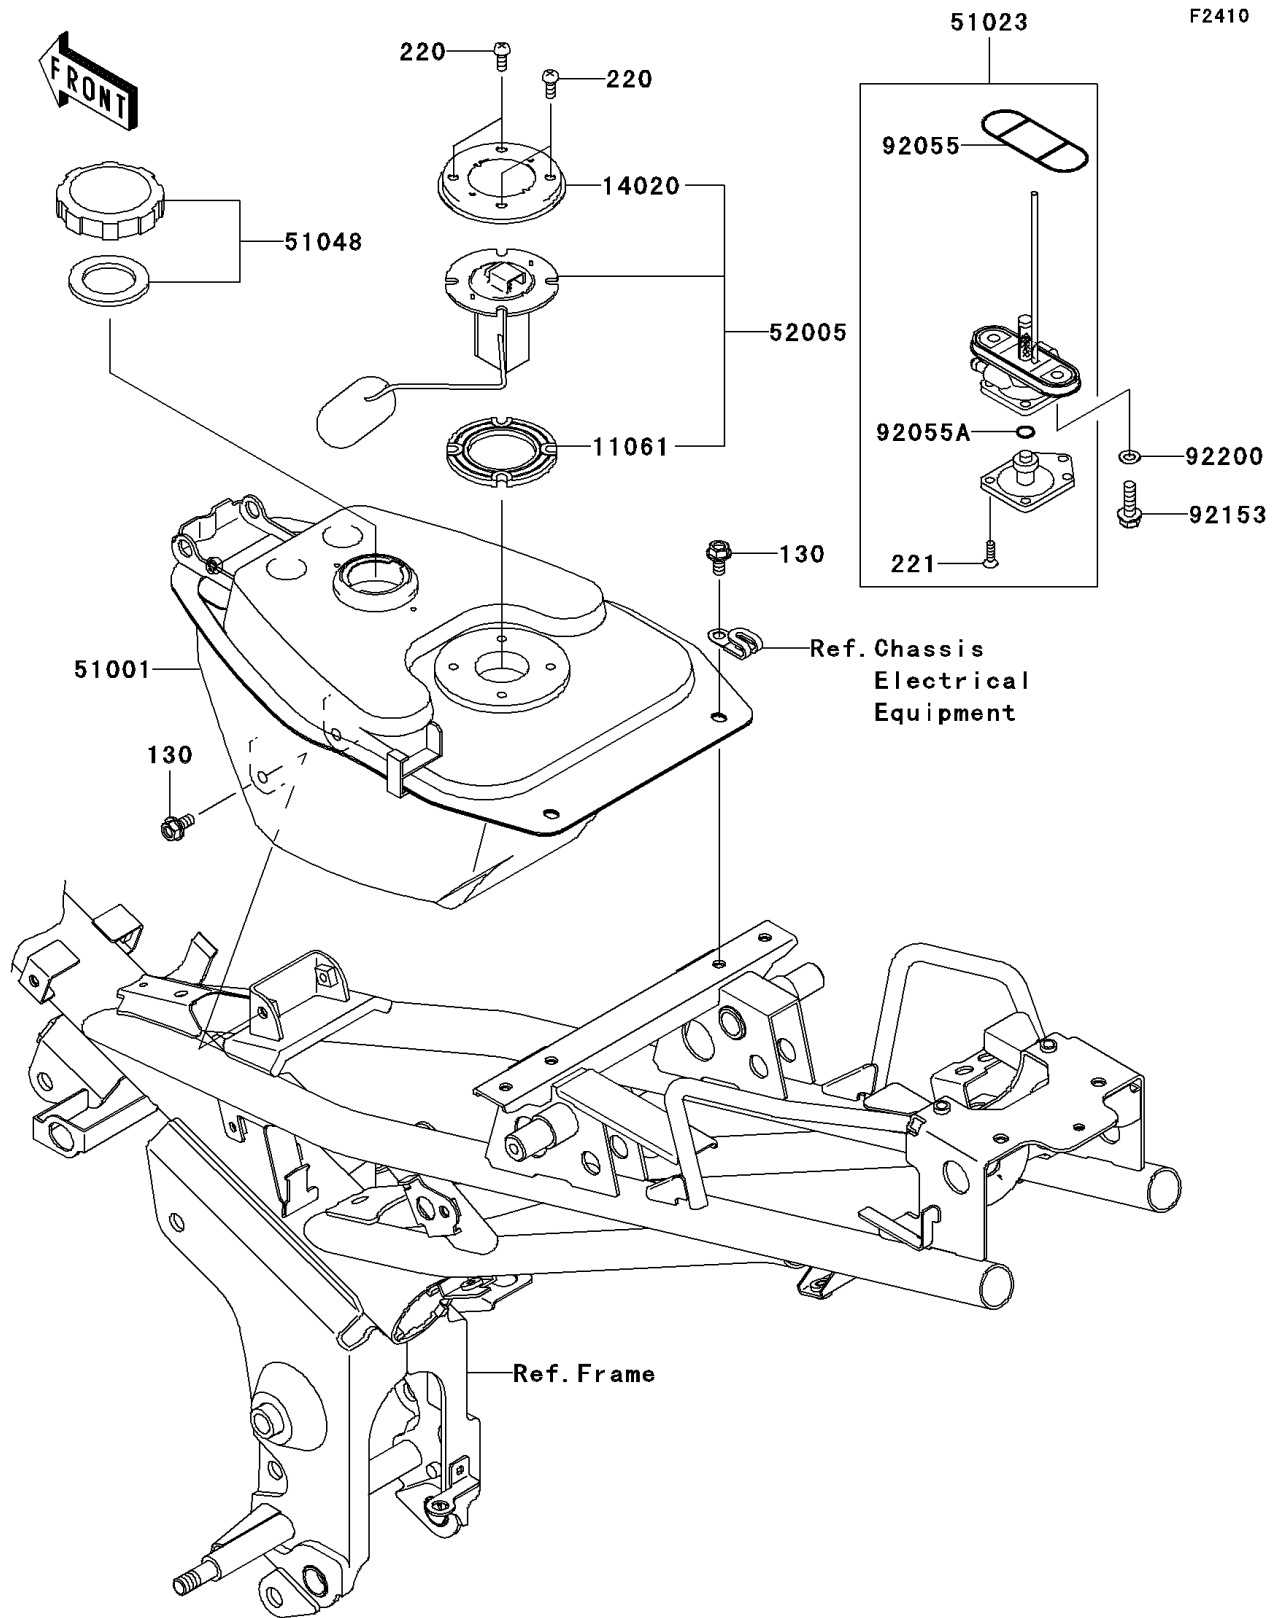

2008 KAZE HIT PARTS DIAGRAM

Fuel Tank

2008 KAZE HIT PARTS LIST

Fuel Tank

ITEM NAME	PART NUMBER	QUANTITY
BOLT-FLANGED,6X12 (Ref # 130)	130BB0612	1
SCREW-PAN-CROSS,5X12 (Ref # 220)	220AA0512	1
SCREW-CSK-CROSS,4X14 (Ref # 221)	221AA0414	1
GASKET,FUEL GAUGE (Ref # 11061)	11061-1125	1
RETAINER,FUEL GAUGE (Ref # 14020)	14020-0001	1
TANK-COMP-FUEL (Ref # 51001)	51001-0015	1
TAP-ASSY,FUEL (Ref # 51023)	51023-0038	1
CAP-ASSY-TANK (Ref # 51048)	51048-1119	1
GAUGE,FUEL (Ref # 52005)	52005-1150	1
RING-O,FUEL TAP PACKING (Ref # 92055)	92055-1586	1
RING-O (Ref # 92055A)	92055-1664	1
BOLT,FLANGED,6X20 (Ref # 92153)	92153-1195	1
WASHER,6.5X11.5X0.8 (Ref # 92200)	92200-0177	1