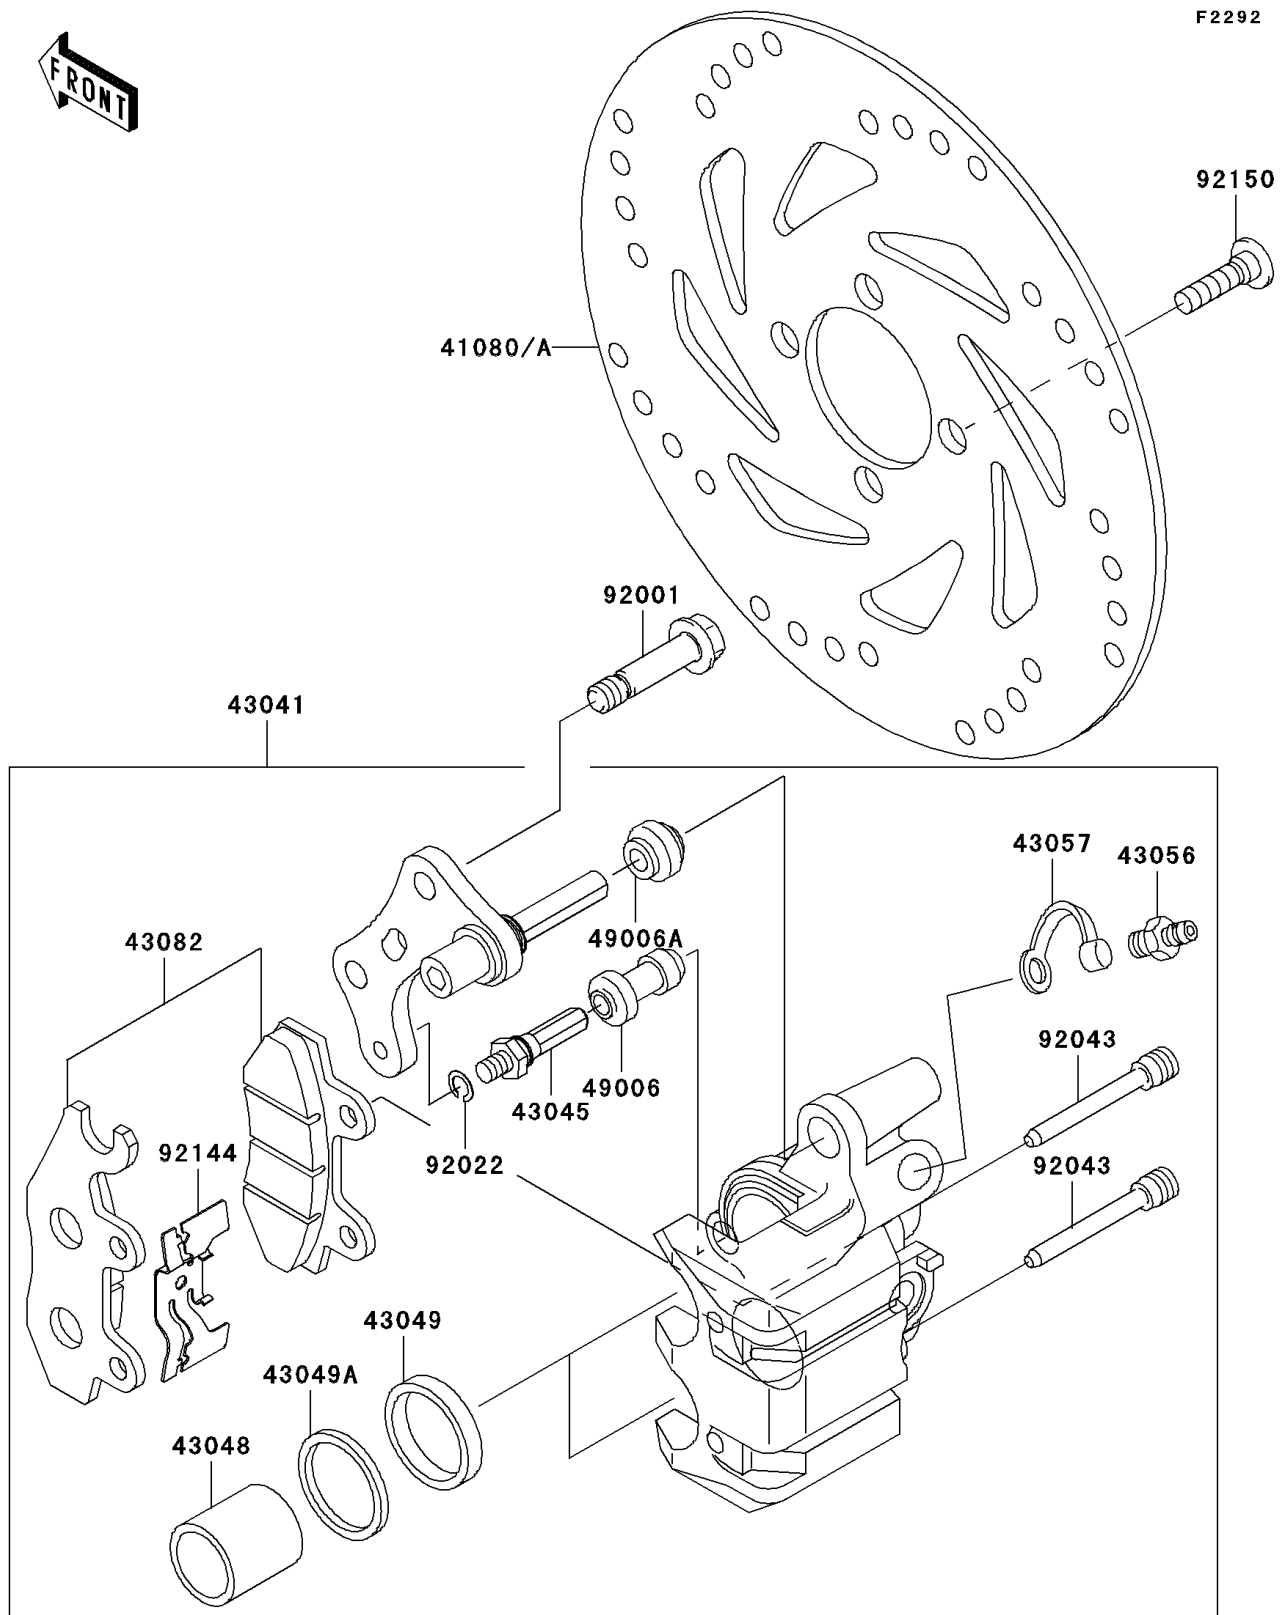

358 KAZE HIT PARTS DIAGRAM

Front Brake

358 KAZE HIT PARTS LIST

Front Brake

ITEM NAME	PART NUMBER	QUANTITY
-----------	-------------	----------