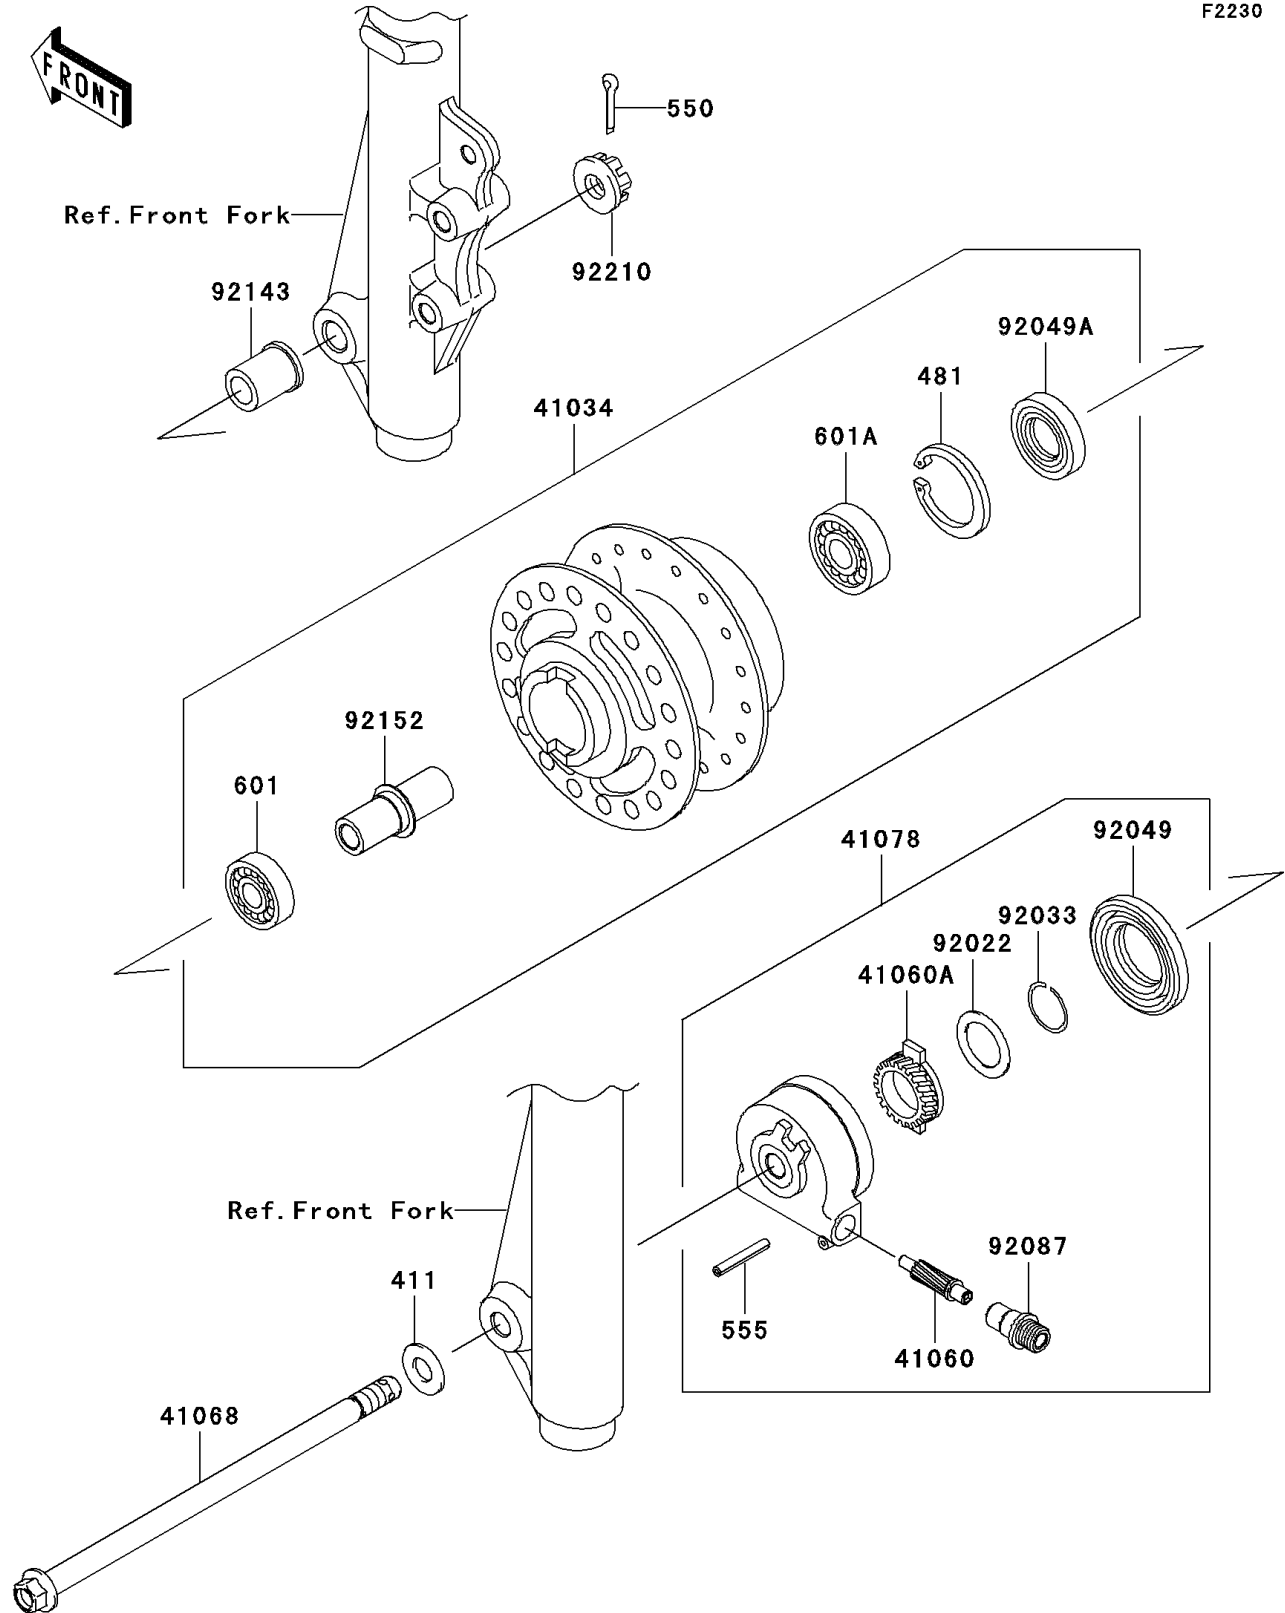

2008 KAZE HIT PARTS DIAGRAM

Front Hub

F2230

2008 KAZE HIT PARTS LIST

Front Hub

ITEM NAME	PART NUMBER	QUANTITY
WASHER-PLAIN,10MM (Ref # 411)	411AA1000	1
CIRCLIP-TYPE-C,35MM (Ref # 481)	481J3500	1
PIN-COTTER,2.5X25 (Ref # 550)	550AA2525	1
PIN-SPRING (Ref # 555)	555A0214	1
BEARING-BALL,#6200UG (Ref # 601)	601B6200UG	1
BEARING-BALL (Ref # 601A)	601B6300UG	1
DRUM-ASSY,FRONT BRAKE (Ref # 41034)	41034-0025	1
GEAR-METER SCREW,10T (Ref # 41060)	41060-0001	1
GEAR-METER SCREW,25T (Ref # 41060A)	41060-0002	1
AXLE,FR (Ref # 41068)	41068-1362	1
CASE-ASSY-METER GEAR (Ref # 41078)	41078-0001	1
WASHER,20X29X1.0 (Ref # 92022)	92022-1510	1
RING-SNAP,19MM (Ref # 92033)	92033-1160	1
SEAL-OIL,SD 42X50X6 (Ref # 92049)	92049-0042	1
SEAL-OIL,DD20X35X7 (Ref # 92049A)	92049-0052	1
BUSHING-METER GEAR (Ref # 92087)	92087-0002	1
COLLAR,FR AXLE,L=24.5 (Ref # 92143)	92143-1847	1
COLLAR,FRONT BRAKE DRUM,L=51 (Ref # 92152)	92152-0119	1
NUT,CASTLE,10MM (Ref # 92210)	92210-1093	1