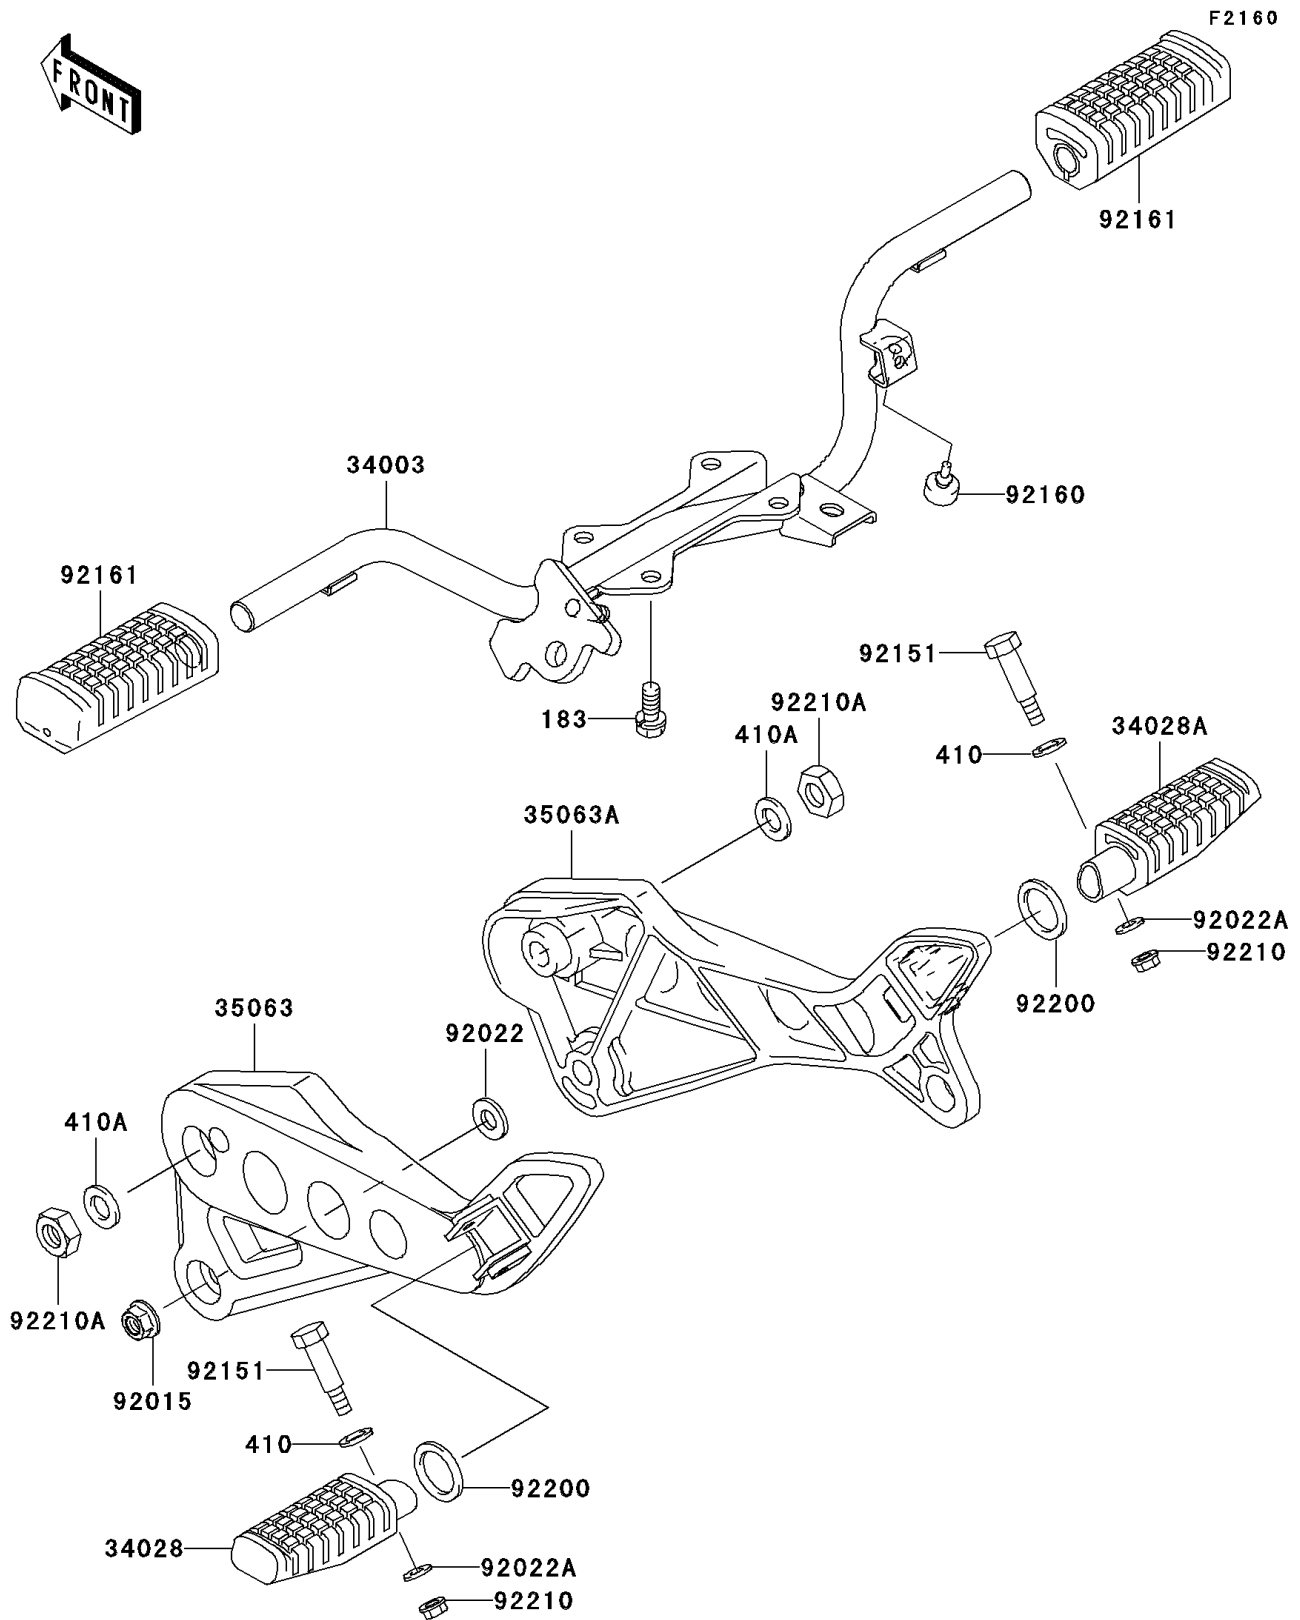

2008 KAZE HIT PARTS DIAGRAM

Footrests

2008 KAZE HIT PARTS LIST

Footrests

ITEM NAME	PART NUMBER	QUANTITY
BOLT-UPSET-WS-SMALL,8X20 (Ref # 183)	183BA0820	1
WASHER-PLAIN-SMALL,8MM (Ref # 410)	410AA0800	1
WASHER-PLAIN-SMALL,12MM,BLACK (Ref # 410A)	410AB1200	1
HOLDER-STEP,FR (Ref # 34003)	34003-0035	1
STEP,RR,LH (Ref # 34028)	34028-1437	1
STEP,RR,RH (Ref # 34028A)	34028-1438	1
STAY,RR,LH,SILVER (Ref # 35063)	35063-0297-CE	1
STAY,RR,RH,SILVER (Ref # 35063A)	35063-0298-CE	1
NUT,FLANGED,10MM (Ref # 92015)	92015-1428	1
WASHER (Ref # 92022)	92022-100	1
WASHER,6.5X16X2 (Ref # 92022A)	92022-1565	1
BOLT (Ref # 92151)	92151-1194	1
DAMPER,BRAKE STOPPER (Ref # 92160)	92160-1821	1
DAMPER,STEP RUBBER (Ref # 92161)	92161-1251	1
WASHER,19.5X28X2 (Ref # 92200)	92200-0185	1
NUT,LOCK,FLANGED,6MM (Ref # 92210)	92210-0181	1
NUT,12MM (Ref # 92210A)	92210-0182	1