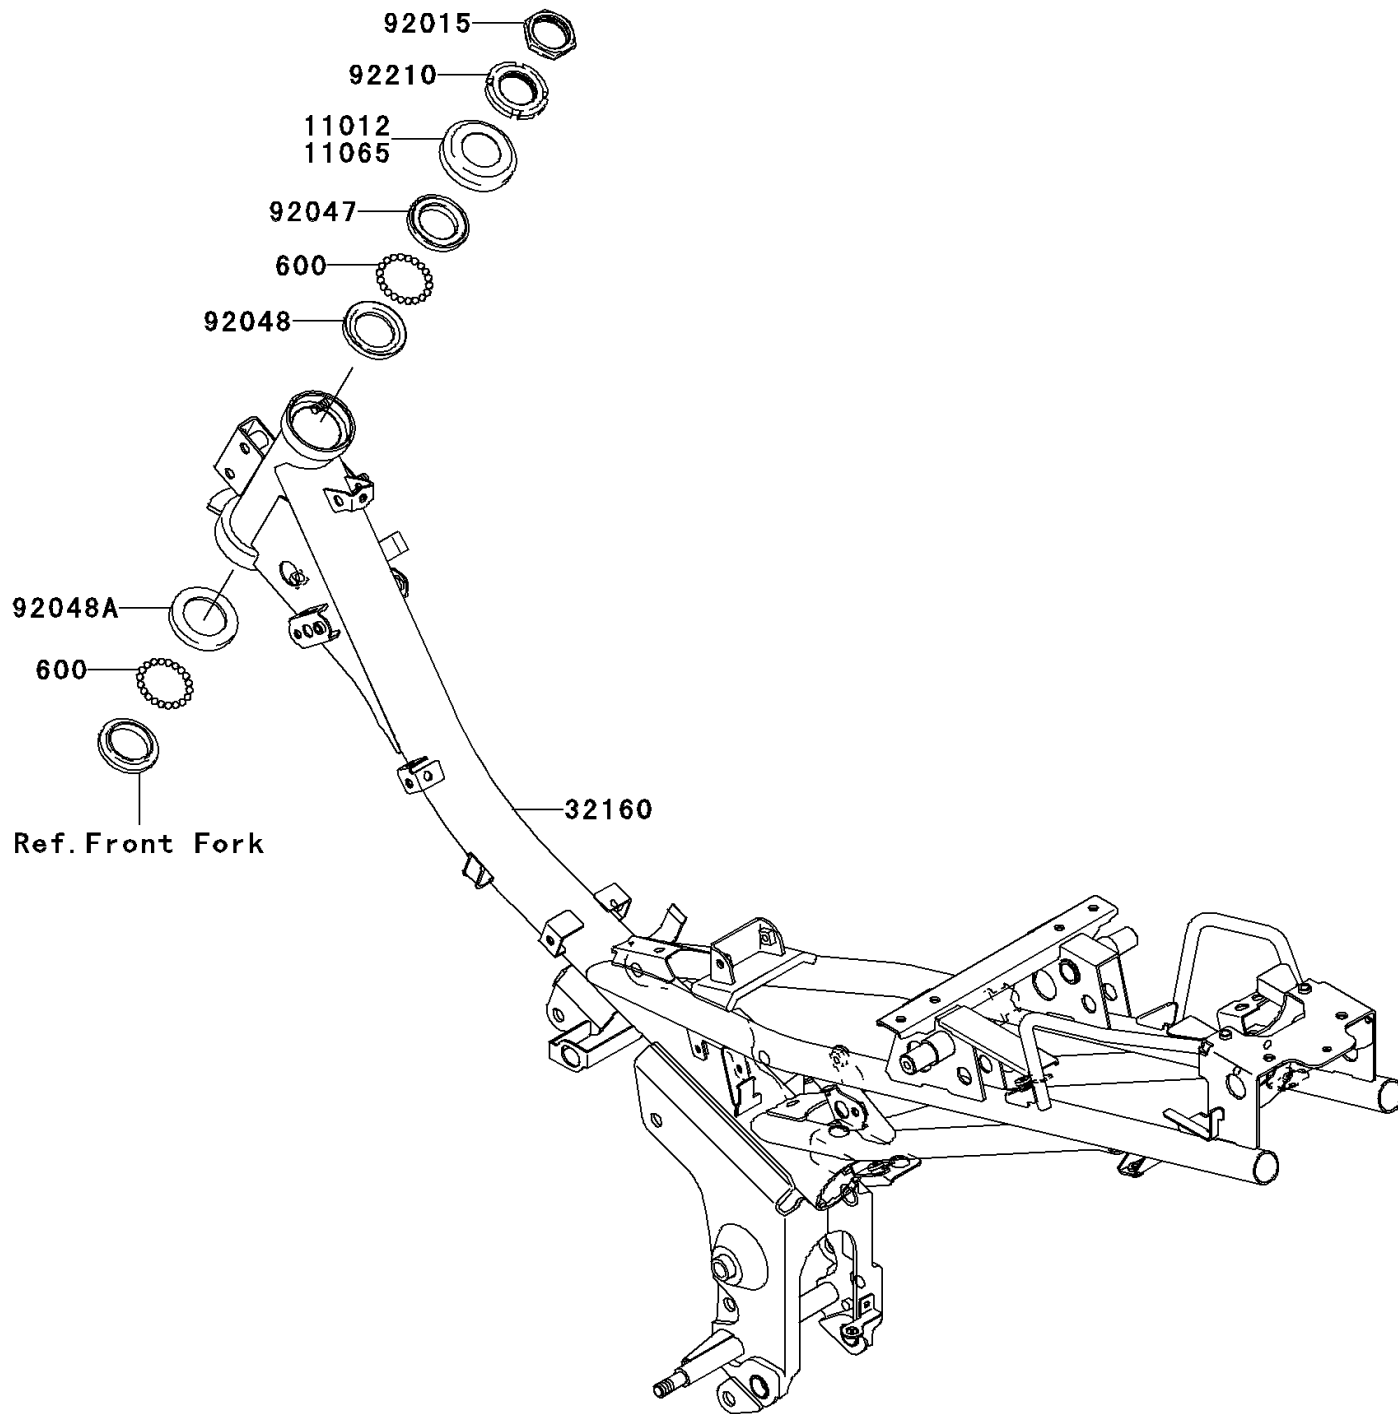

2008 KAZE HIT PARTS DIAGRAM

Frame

F2120

2008 KAZE HIT PARTS LIST

Frame

ITEM NAME	PART NUMBER	QUANTITY
BALL-STEEL,1/4" (Ref # 600)	600A0800	1
CAP,STEERING STEM (Ref # 11012)	11012-1861	1
FRAME-COMP (Ref # 32160)	32160-0163	1
NUT,30MM (Ref # 92015)	92015-1901	1
RACE,STEERING STEM BEARING (Ref # 92047)	92047-011	1
RACE,STEERING STEM BEARING (Ref # 92048)	92048-006	1
RACE,STEERING STEM BEARING (Ref # 92048A)	92048-008	1
NUT,STEERING STEM,30MM (Ref # 92210)	92210-1378	1