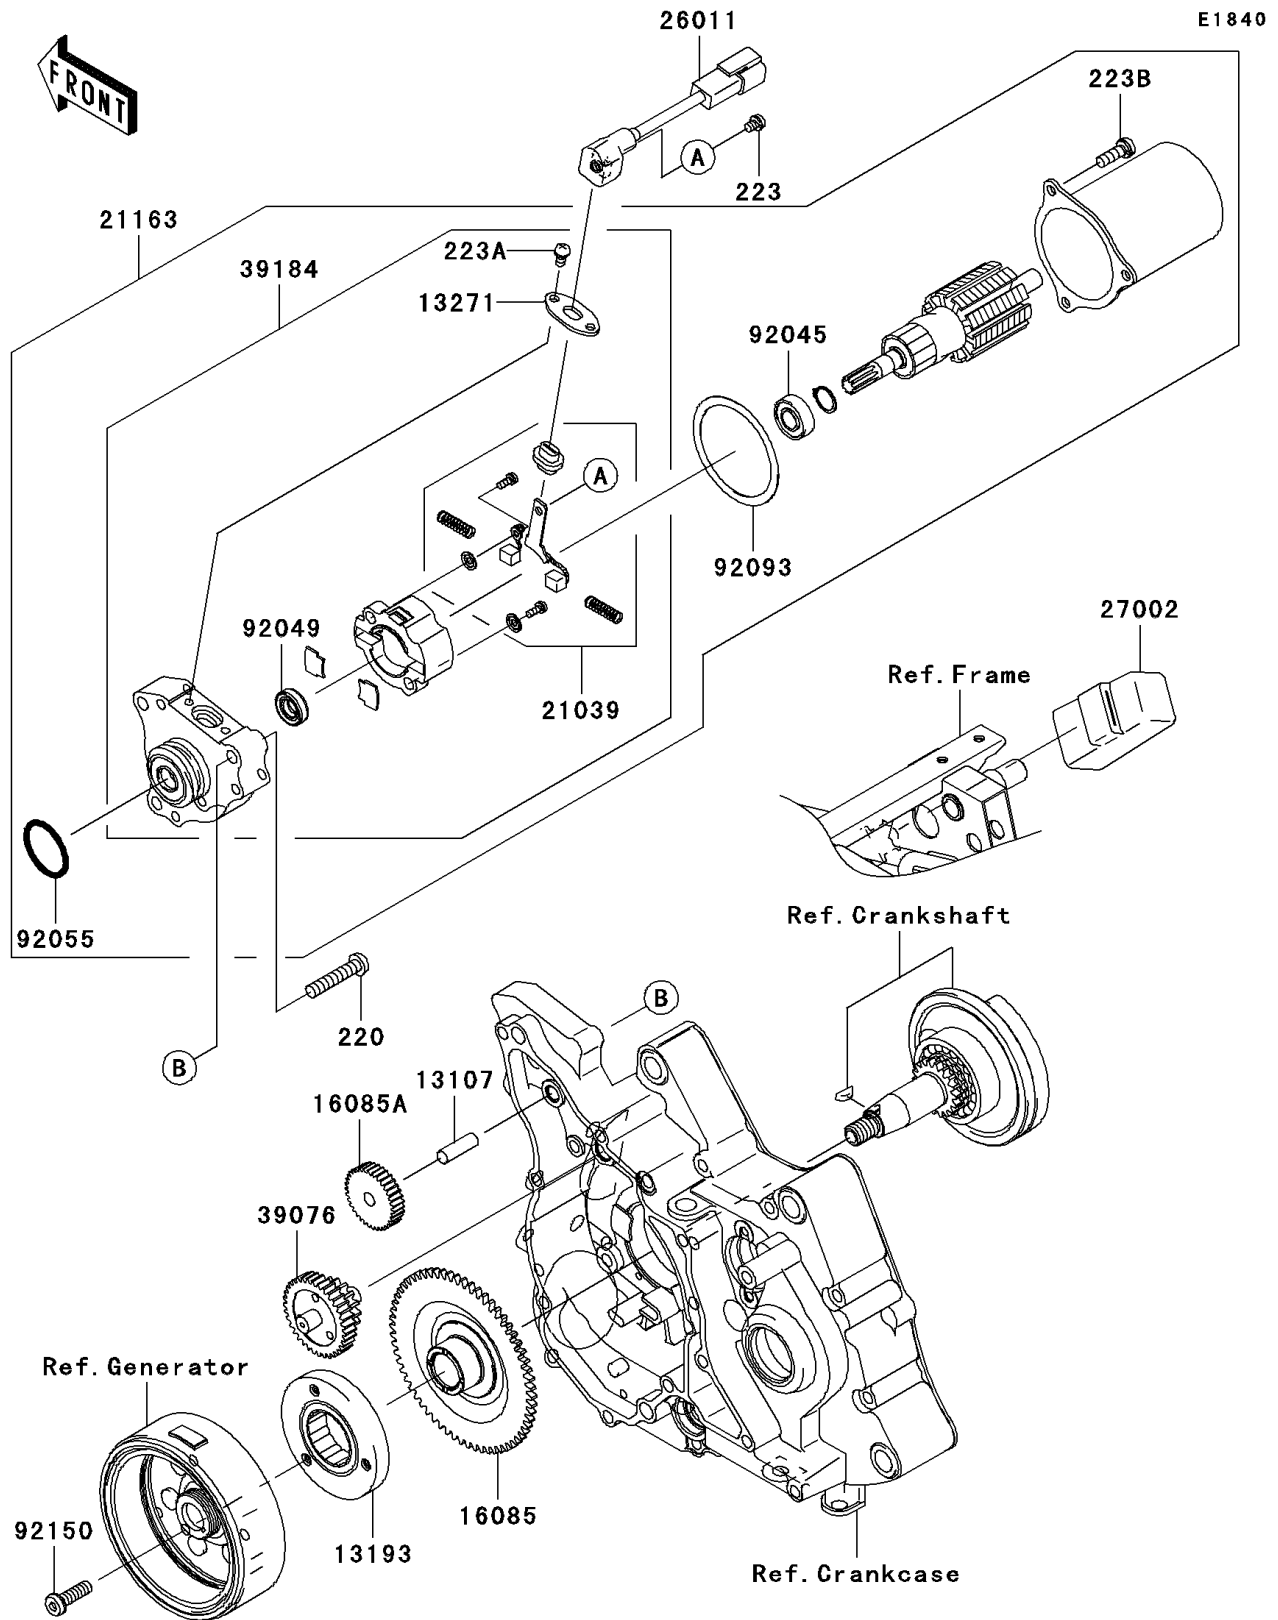

## 2008 KAZE HIT PARTS DIAGRAM

Starter Motor

## 2008 KAZE HIT PARTS LIST

Starter Motor

ITEM NAME	PART NUMBER	QUANTITY
SCREW-PAN-CROSS,6X30 (Ref # 220)	220AD0630	1
SCREW-PAN-WS-CROSS,4X6 (Ref # 223)	223AA0406	1
SCREW-PAN-WS-CROSS,4X8 (Ref # 223A)	223AA0408	1
SCREW-PAN-WS-CROSS,5X16 (Ref # 223B)	223AA0516	1
SHAFT,8X25 (Ref # 13107)	13107-1142	1
CLUTCH-ASSY-ONEWAY (Ref # 13193)	13193-0003	1
PLATE (Ref # 13271)	13271-0674	1
GEAR (Ref # 16085)	16085-0096	1
GEAR,IDLE,45T (Ref # 16085A)	16085-1264	1
BRUSH,STARTER MOTOR(SET) (Ref # 21039)	21039-1067	1
STARTER-ELECTRIC (Ref # 21163)	21163-0049	1
WIRE-LEAD (Ref # 26011)	26011-1819	1
RELAY-ASSY (Ref # 27002)	27002-1118	1
LIMITER (Ref # 39076)	39076-1078	1
BRACKET-ASSY (Ref # 39184)	39184-0014	1
BEARING-BALL,STARTER MOTOR (Ref # 92045)	92045-1349	1
SEAL-OIL,STARTER MOTOR (Ref # 92049)	92049-1465	1
RING-O (Ref # 92055)	92055-1276	1
SEAL,STARTER MOTOR (Ref # 92093)	92093-1079	1
BOLT,6X20 (Ref # 92150)	92150-1907	1