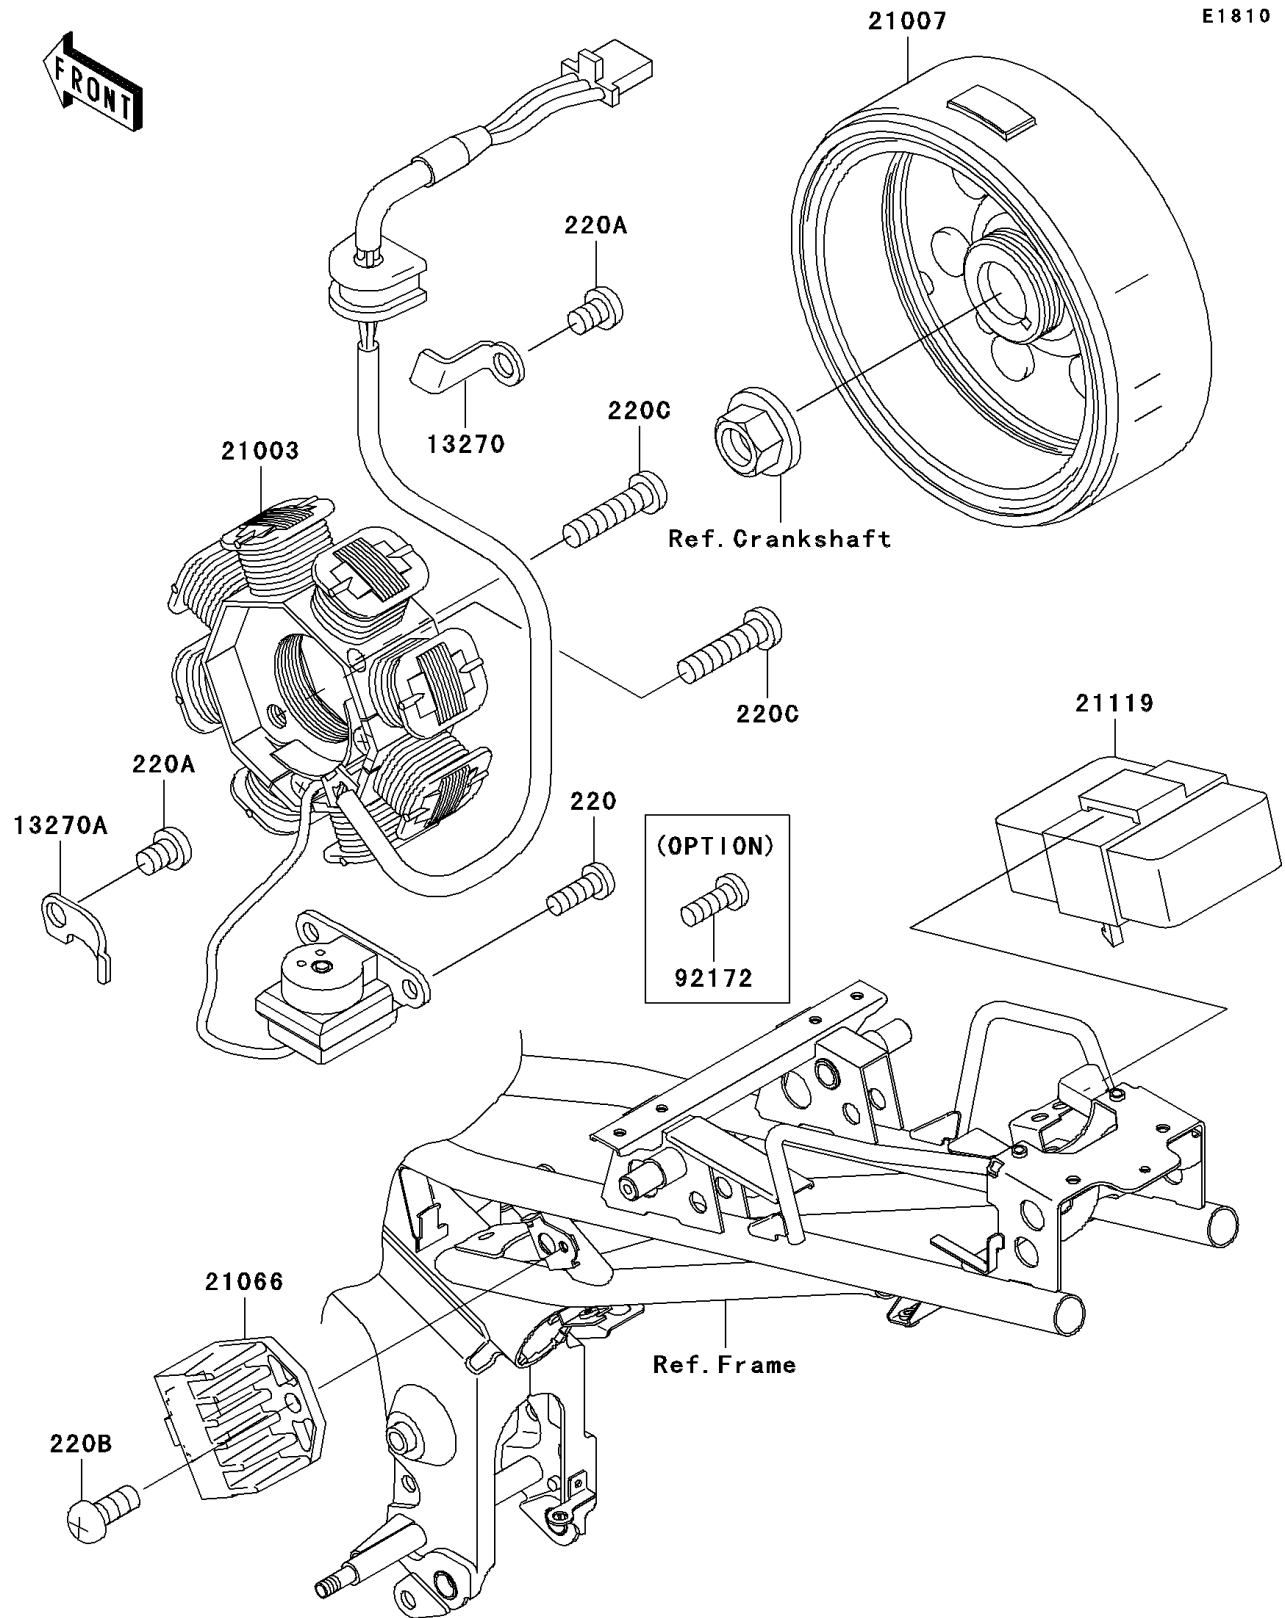

## 2008 KAZE HIT PARTS DIAGRAM

Generator

## 2008 KAZE HIT PARTS LIST

Generator

ITEM NAME	PART NUMBER	QUANTITY
SCREW-PAN-CROSS,5X14 (Ref # 220)	220AA0514	1
SCREW-PAN-CROSS,6X8 (Ref # 220A)	220AA0608	1
SCREW-PAN-CROSS,6X14 (Ref # 220B)	220AA0614	1
SCREW-PAN-CROSS,6X25 (Ref # 220C)	220AA0625	1
PLATE (Ref # 13270)	13270-1147	1
PLATE (Ref # 13270A)	13270-1252	1
STATOR (Ref # 21003)	21003-1390	1
ROTOR (Ref # 21007)	21007-0078	1
REGULATOR-VOLTAGE (Ref # 21066)	21066-1132	1
IGNITER (Ref # 21119)	21119-0085	1
SCREW,5X14 (Ref # 92172)	92172-1077	1