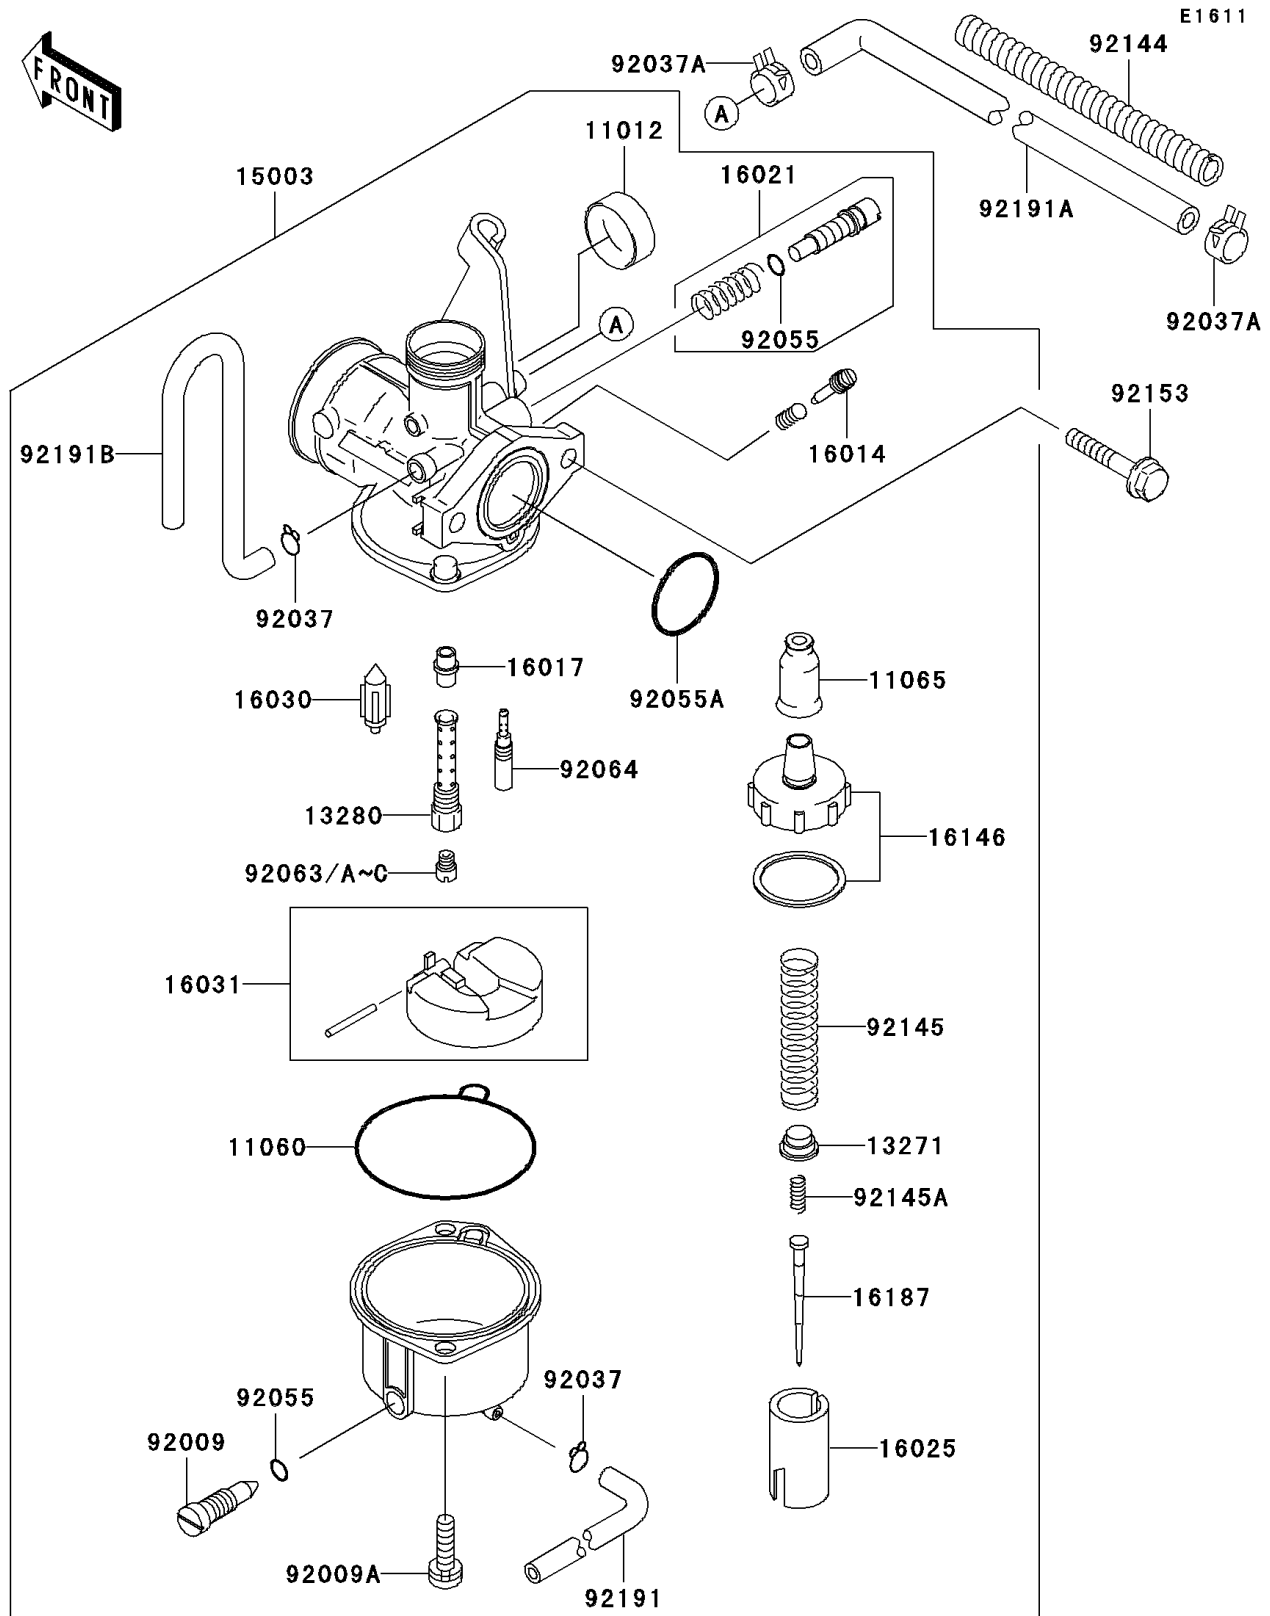

780 KAZE HIT PARTS DIAGRAM

Carburetor

780 KAZE HIT PARTS LIST

Carburetor

ITEM NAME	PART NUMBER	QUANTITY
-----------	-------------	----------