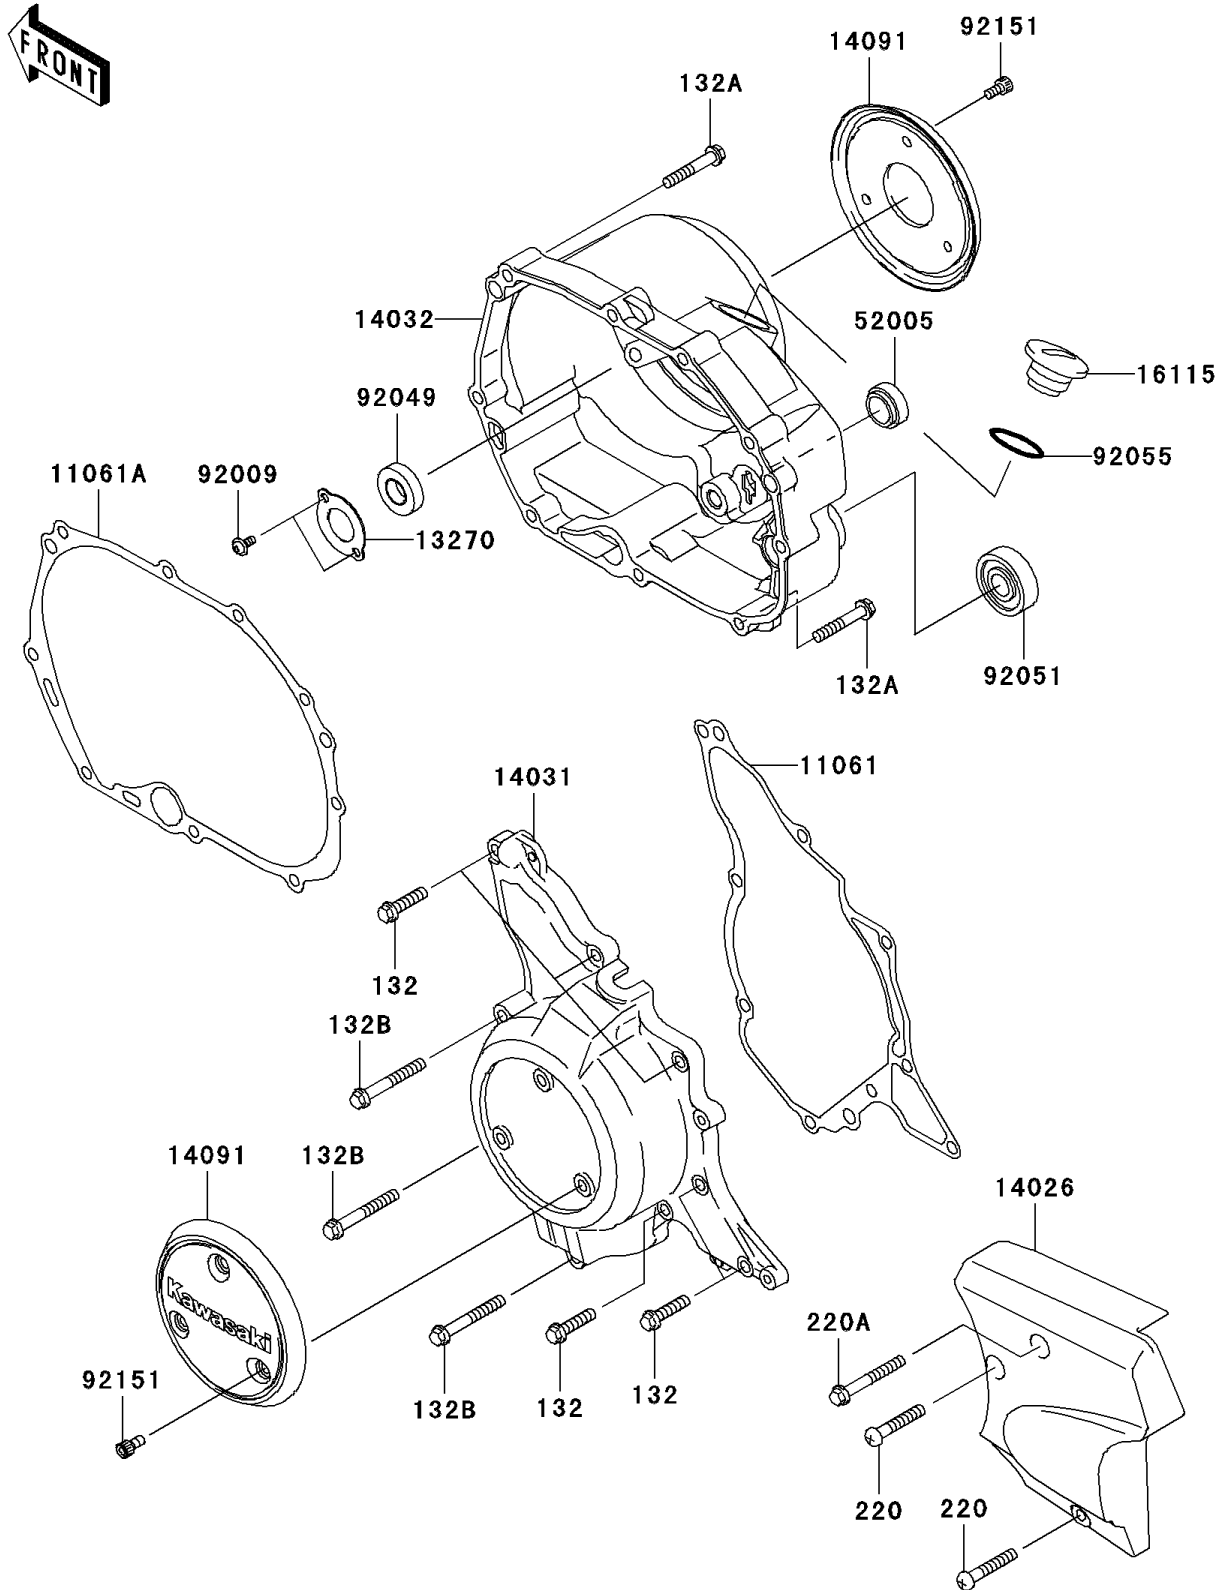

2008 KAZE HIT PARTS DIAGRAM

Engine Cover(s)

E1431

2008 KAZE HIT PARTS LIST

Engine Cover(s)

ITEM NAME	PART NUMBER	QUANTITY
BOLT-FLANGED-SMALL,6X25 (Ref # 132)	132BD0625	1
BOLT-FLANGED-SMALL,6X35 (Ref # 132A)	132BD0635	1
BOLT-FLANGED-SMALL,6X45 (Ref # 132B)	132BD0645	1
SCREW-PAN-CROSS,6X35 (Ref # 220)	220AD0635	1
SCREW-PAN-CROSS,6X45 (Ref # 220A)	220AD0645	1
GASKET,GENERATOR (Ref # 11061)	11061-0125	1
GASKET,CLUTCH COVER (Ref # 11061A)	11061-0426	1
PLATE (Ref # 13270)	13270-1800	1
COVER-CHAIN (Ref # 14026)	14026-1284	1
COVER-GENERATOR (Ref # 14031)	14031-0015	1
COVER-CLUTCH (Ref # 14032)	14032-0021	1
COVER,HEAT INSULATOR (Ref # 14091)	14091-1444	1
CAP-OIL FILLER (Ref # 16115)	16115-1067	1
GAUGE,OIL LEVEL (Ref # 52005)	52005-0019	1
SCREW (Ref # 92009)	92009-1745	1
SEAL-OIL,S 12 28 7 HS (Ref # 92049)	92049-0051	1
SEAL-OIL,TB16267 (Ref # 92051)	92051-003	1
RING-O,31.5X2.6 (Ref # 92055)	92055-049	1
BOLT,SOCKET,5X10 (Ref # 92151)	92151-1212	1