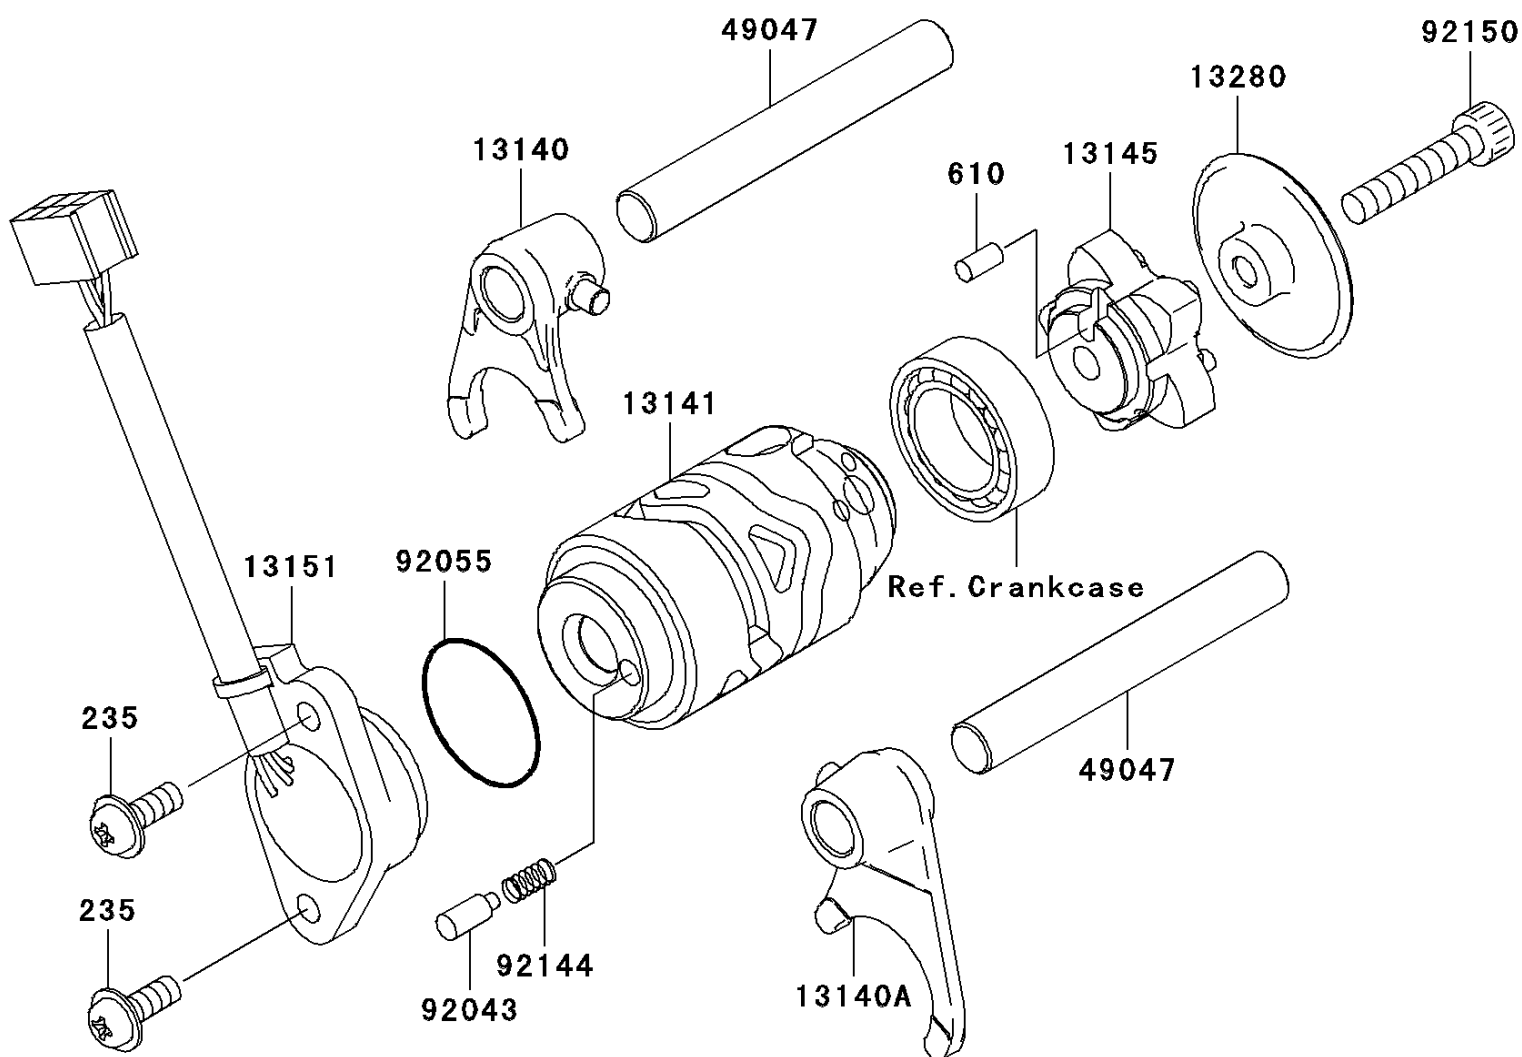

2008 KAZE HIT PARTS DIAGRAM

Gear Change Drum/Shift Fork(s)

E1362

2008 KAZE HIT PARTS LIST

Gear Change Drum/Shift Fork(s)

ITEM NAME	PART NUMBER	QUANTITY
SCREW-PAN-WP-CROS,5X14 (Ref # 235)	235AA0514	1
ROLLER,4X8 (Ref # 610)	610A0408	1
FORK-SHIFT (Ref # 13140)	13140-0036	1
FORK-SHIFT (Ref # 13140A)	13140-0037	1
DRUM-CHANGE (Ref # 13141)	13141-1222	1
CAM-CHANGE DRUM (Ref # 13145)	13145-1093	1
SWITCH-COMP,NEUTRAL (Ref # 13151)	13151-0018	1
HOLDER (Ref # 13280)	13280-1228	1
ROD-SHIFT (Ref # 49047)	49047-1058	1
PIN (Ref # 92043)	92043-1385	1
RING-O,27.7X2.4 (Ref # 92055)	92055-091	1
SPRING (Ref # 92144)	92144-1245	1
BOLT,SOCKET,6X30 (Ref # 92150)	92150-1433	1