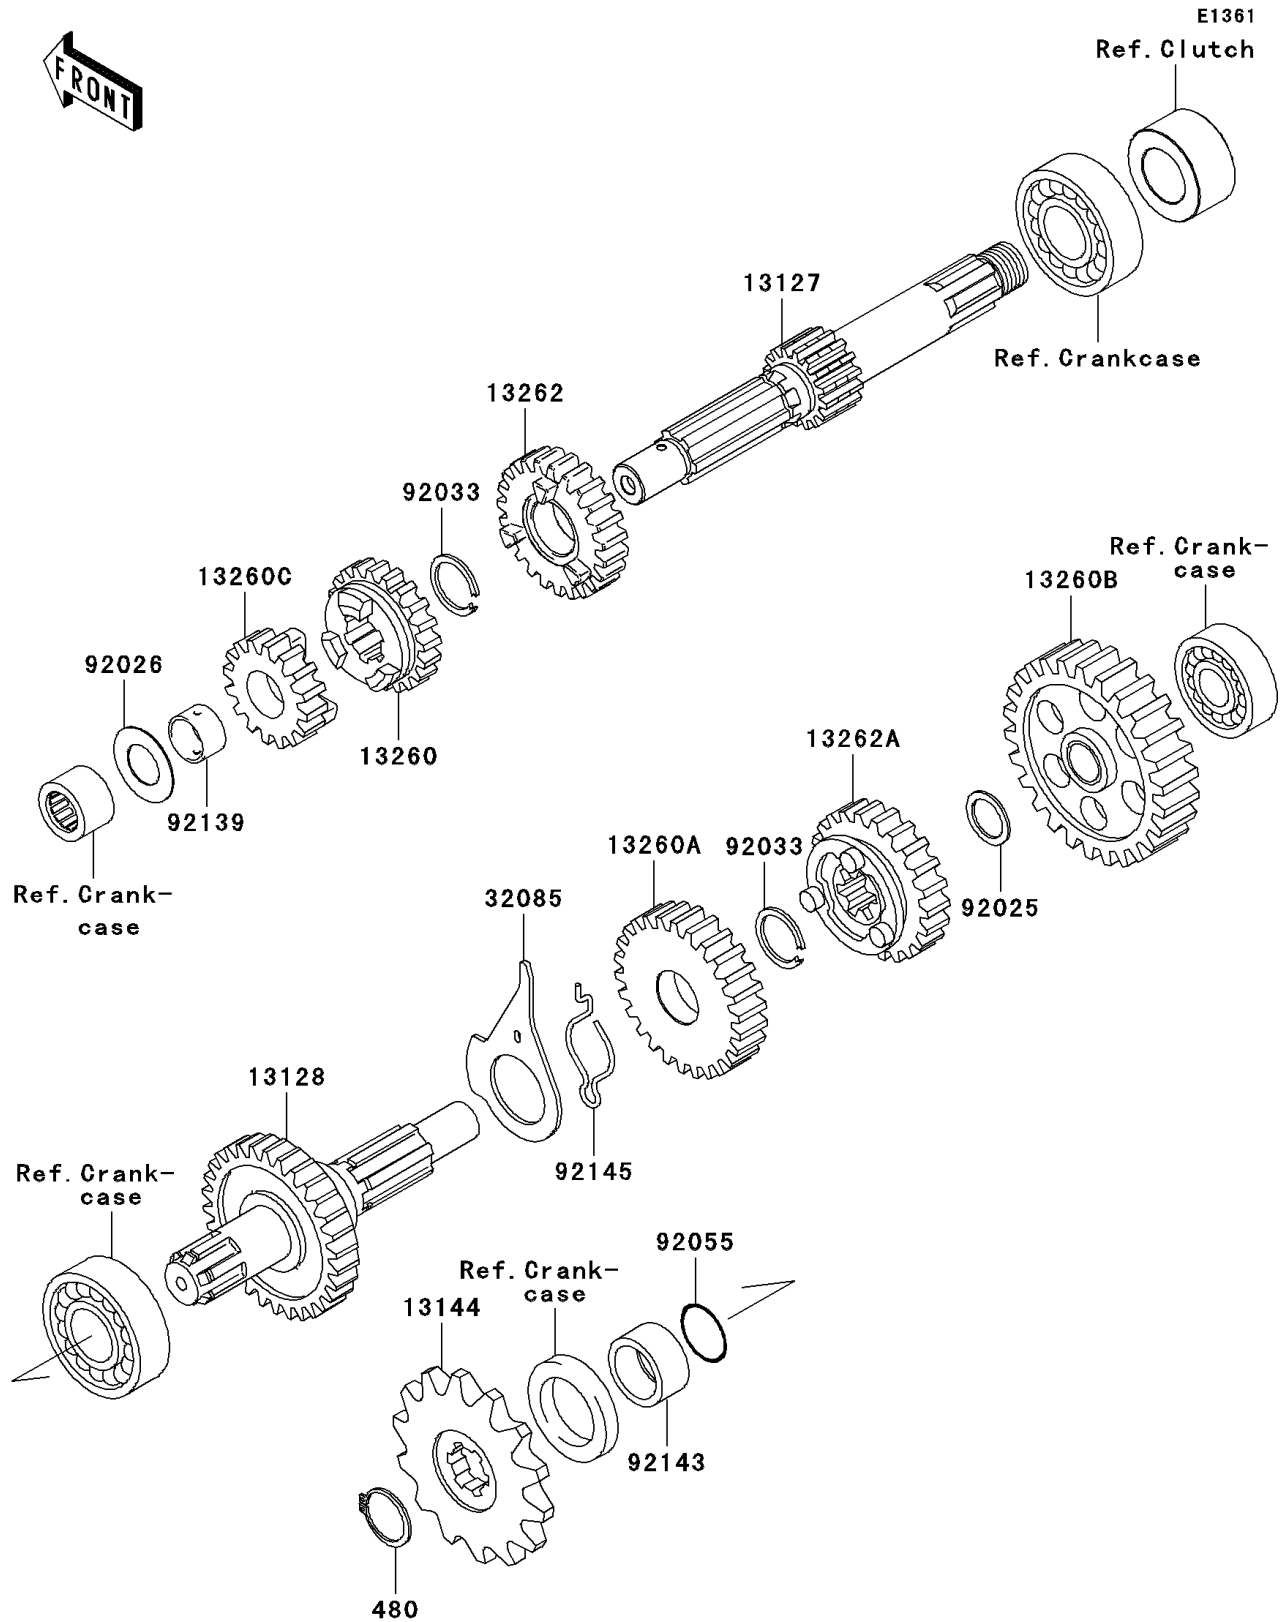

2008 KAZE HIT PARTS DIAGRAM

Transmission

2008 KAZE HIT PARTS LIST

Transmission

ITEM NAME	PART NUMBER	QUANTITY
CIRCLIP-TYPE-C,17MM (Ref # 480)	480J1700	1
SHAFT-TRANSMISSION INPUT,12T (Ref # 13127)	13127-1280	1
SHAFT-TRANSMISSION OUTPUT (Ref # 13128)	13128-0042	1
SPROCKET-OUTPUT,14T (Ref # 13144)	13144-1322	1
GEAR,INPUT 3RD,20T (Ref # 13260)	13260-1839	1
GEAR,OUTPUT 3RD,27T (Ref # 13260A)	13260-1842	1
GEAR,OUTPUT LOW,36T (Ref # 13260B)	13260-1862	1
GEAR,INPUT 2ND,16T (Ref # 13260C)	13260-1986	1
GEAR,INPUT 4TH,23T (Ref # 13262)	13262-0666	1
GEAR,OUTPUT 4TH,25T (Ref # 13262A)	13262-0667	1
STOPPER (Ref # 32085)	32085-1515	1
SHIM (Ref # 92025)	92025-1280	1
SPACER (Ref # 92026)	92026-1091	1
RING-SNAP,17MM (Ref # 92033)	92033-1060	1
RING-O,16.8MM (Ref # 92055)	92055-1235	1
BUSHING (Ref # 92139)	92139-1102	1
COLLAR,SPROCKET (Ref # 92143)	92143-1680	1
SPRING (Ref # 92145)	92145-1381	1