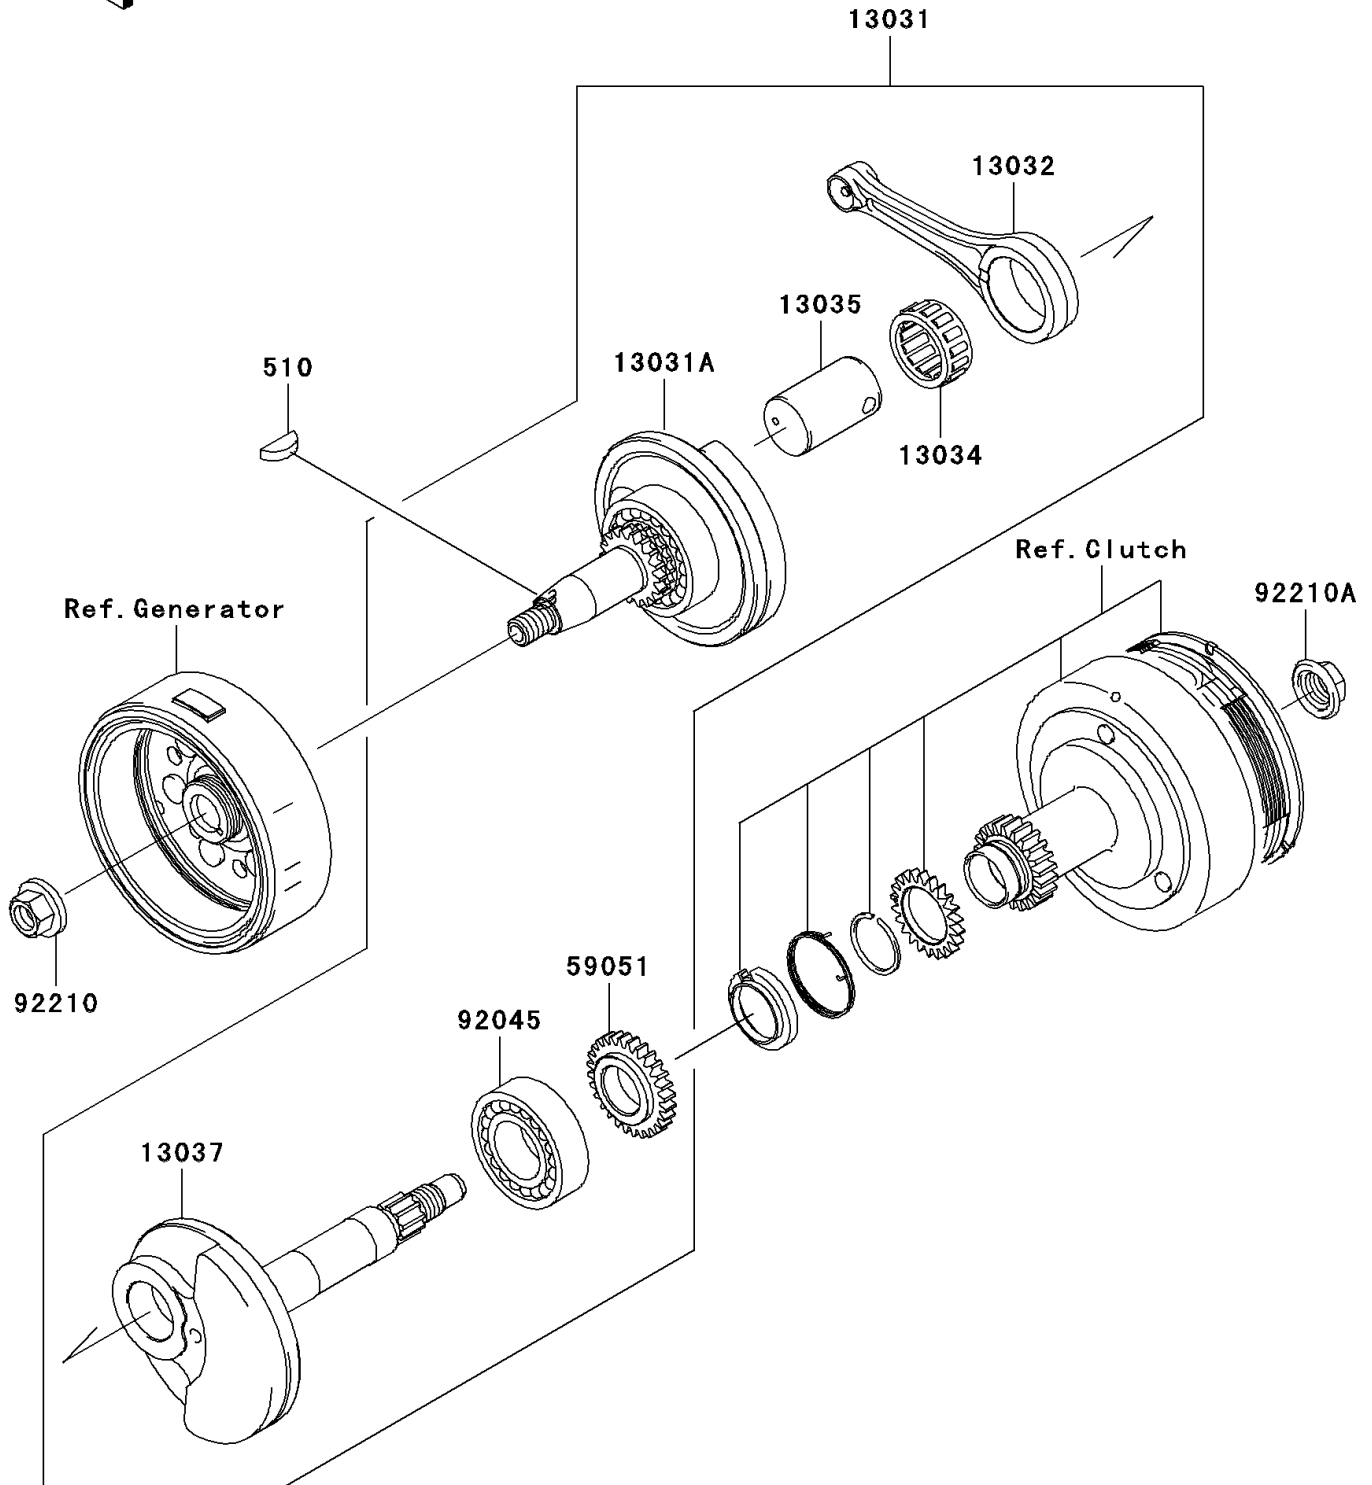

2008 KAZE HIT PARTS DIAGRAM

Crankshaft

E1321

2008 KAZE HIT PARTS LIST

Crankshaft

| ITEM NAME | PART NUMBER | QUANTITY |
|--|-------------|----------|
| KEY-WOODRUFF (Ref # 510) | 510A3200 | 1 |
| CRANKSHAFT-COMP,LH (Ref # 13031) | 13031-0011 | 1 |
| CRANKSHAFT-COMP (Ref # 13031A) | 13031-0082 | 1 |
| ROD-CONNECTING (Ref # 13032) | 13032-1277 | 1 |
| BEARING-BIG END,KT 263314EGC06 (Ref # 13034) | 13034-0010 | 1 |
| PIN-CRANK (Ref # 13035) | 13035-1092 | 1 |
| CRANKSHAFT,RH (Ref # 13037) | 13037-0128 | 1 |
| GEAR-SPUR (Ref # 59051) | 59051-1402 | 1 |
| BEARING-BALL,TMB205CJR2C2 (Ref # 92045) | 92045-1293 | 1 |
| NUT,12MM (Ref # 92210) | 92210-0176 | 1 |
| NUT,14MM (Ref # 92210A) | 92210-1374 | 1 |