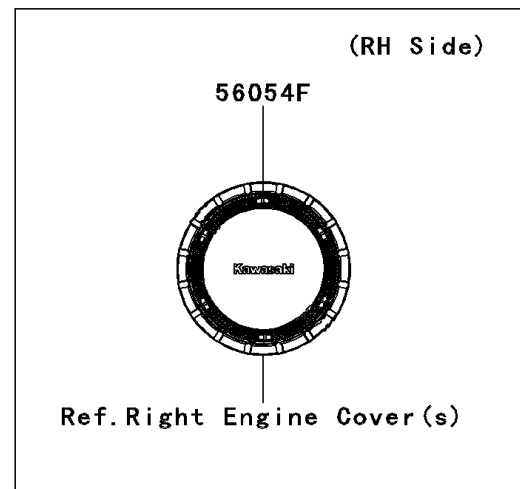

2014 PARTS DIAGRAM

Decals(Black/Titanium)(DEF)

F2861

2014 PARTS LIST

Decals(Black/Titanium)(DEF)

ITEM NAME	PART NUMBER	QUANTITY
MARK,OUTER PLATE (Ref # 56054)	56054-0307	1
MARK,FUEL TANK,LH (Ref # 56054A)	56054-0326	1
MARK,FUEL TANK,RH (Ref # 56054B)	56054-0327	1
MARK,FR FENDER,ABS (Ref # 56054C)	56054-0456	1
MARK,A/C,V-TWIN 1700 (Ref # 56054D)	56054-1147	1
MARK,GEN. COVER,6 SPEED (Ref # 56054E)	56054-1148	1
MARK,E/G COVER,KAWASAKI (Ref # 56054F)	56054-1149	1
PATTERN,FUEL TANK (Ref # 56069)	56069-2576	1
PATTERN,FR FENDER (Ref # 56069A)	56069-2577	1