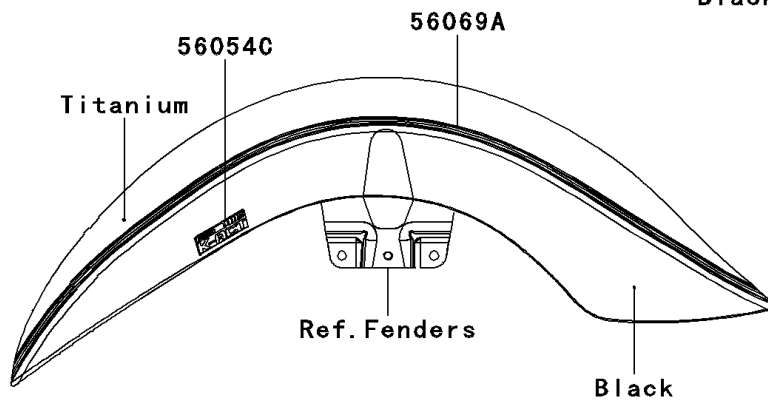

2014 PARTS DIAGRAM

Decals(Black/Titanium)(DEF)

F2861

2014 PARTS LIST

Decals(Black/Titanium)(DEF)

ITEM NAME	PART NUMBER	QUANTITY
MARK,OUTER PLATE (Ref # 56054)	56054-0307	1
MARK,FUEL TANK,LH (Ref # 56054A)	56054-0326	1
MARK,FUEL TANK,RH (Ref # 56054B)	56054-0327	1
MARK,FR FENDER,ABS (Ref # 56054C)	56054-0456	1
MARK,A/C,V-TWIN 1700 (Ref # 56054D)	56054-1147	1
MARK,GEN. COVER,6 SPEED (Ref # 56054E)	56054-1148	1
MARK,E/G COVER,KAWASAKI (Ref # 56054F)	56054-1149	1
PATTERN,FUEL TANK (Ref # 56069)	56069-2576	1
PATTERN,FR FENDER (Ref # 56069A)	56069-2577	1