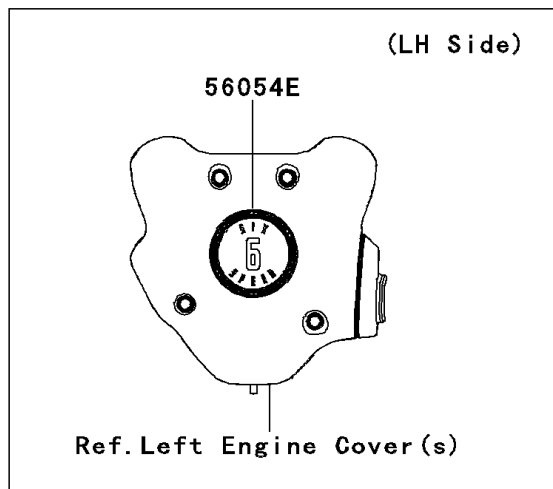

2014 PARTS DIAGRAM

Decals(Black/Titanium)(DEF)

F2861

2014 PARTS LIST

Decals(Black/Titanium)(DEF)

ITEM NAME	PART NUMBER	QUANTITY
MARK,OUTER PLATE (Ref # 56054)	56054-0307	1
MARK,FUEL TANK,LH (Ref # 56054A)	56054-0326	1
MARK,FUEL TANK,RH (Ref # 56054B)	56054-0327	1
MARK,FR FENDER,ABS (Ref # 56054C)	56054-0456	1
MARK,A/C,V-TWIN 1700 (Ref # 56054D)	56054-1147	1
MARK,GEN. COVER,6 SPEED (Ref # 56054E)	56054-1148	1
MARK,E/G COVER,KAWASAKI (Ref # 56054F)	56054-1149	1
PATTERN,FUEL TANK (Ref # 56069)	56069-2576	1
PATTERN,FR FENDER (Ref # 56069A)	56069-2577	1