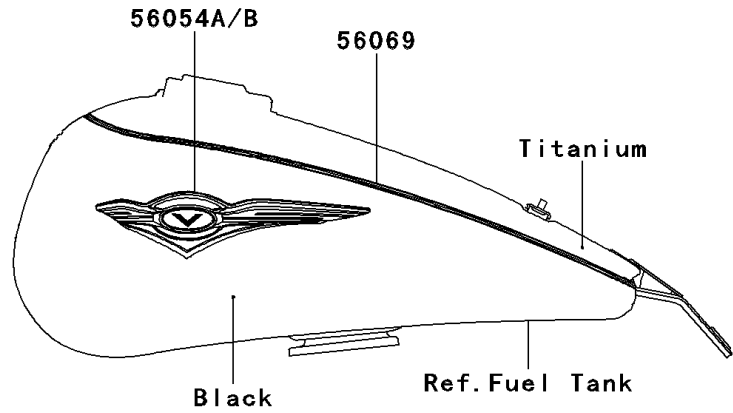

2014 PARTS DIAGRAM

Decals(Black/Titanium)(DEF)

F2861

2014 PARTS LIST

Decals(Black/Titanium)(DEF)

ITEM NAME	PART NUMBER	QUANTITY
MARK,OUTER PLATE (Ref # 56054)	56054-0307	1
MARK,FUEL TANK,LH (Ref # 56054A)	56054-0326	1
MARK,FUEL TANK,RH (Ref # 56054B)	56054-0327	1
MARK,FR FENDER,ABS (Ref # 56054C)	56054-0456	1
MARK,A/C,V-TWIN 1700 (Ref # 56054D)	56054-1147	1
MARK,GEN. COVER,6 SPEED (Ref # 56054E)	56054-1148	1
MARK,E/G COVER,KAWASAKI (Ref # 56054F)	56054-1149	1
PATTERN,FUEL TANK (Ref # 56069)	56069-2576	1
PATTERN,FR FENDER (Ref # 56069A)	56069-2577	1