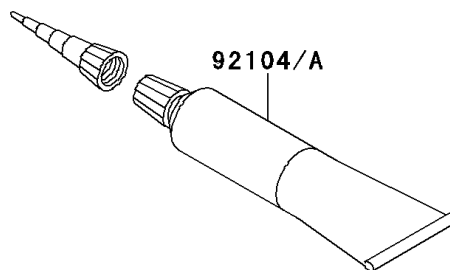

2014 PARTS DIAGRAM

Owner's Tools

56007

F2810

2014 PARTS LIST

Owner's Tools

ITEM NAME	PART NUMBER	QUANTITY
TOOL-KIT (Ref # 56007)	56007-0085	1
BAG,TOOL (Ref # 56008)	56008-0001	1
GASKET-LIQUID,TB1211F,CLEAR (Ref # 92104)	92104-0004	1
GASKET-LIQUID,TB1216B,BLACK (Ref # 92104A)	92104-1064	1
GRIP-SCREW DRIVER (Ref # 92106)	92106-1001	1
TOOL-DRIVER,#3PHILLIPS (Ref # 92107)	92107-005	1
TOOL-DRIVER,#2PHILLIPS&SLOT (Ref # 92107A)	92107-1051	1
TOOL-WRENCH,OPEN END,10X12 (Ref # 92110)	92110-1152	1
TOOL-WRENCH,OPEN END,14X17 (Ref # 92110A)	92110-1153	1
TOOL-WRENCH,ALLEN,4MM (Ref # 92110B)	92110-3703	1
TOOL-WRENCH,OPEN END,8X10 (Ref # 92126)	92126-004	1