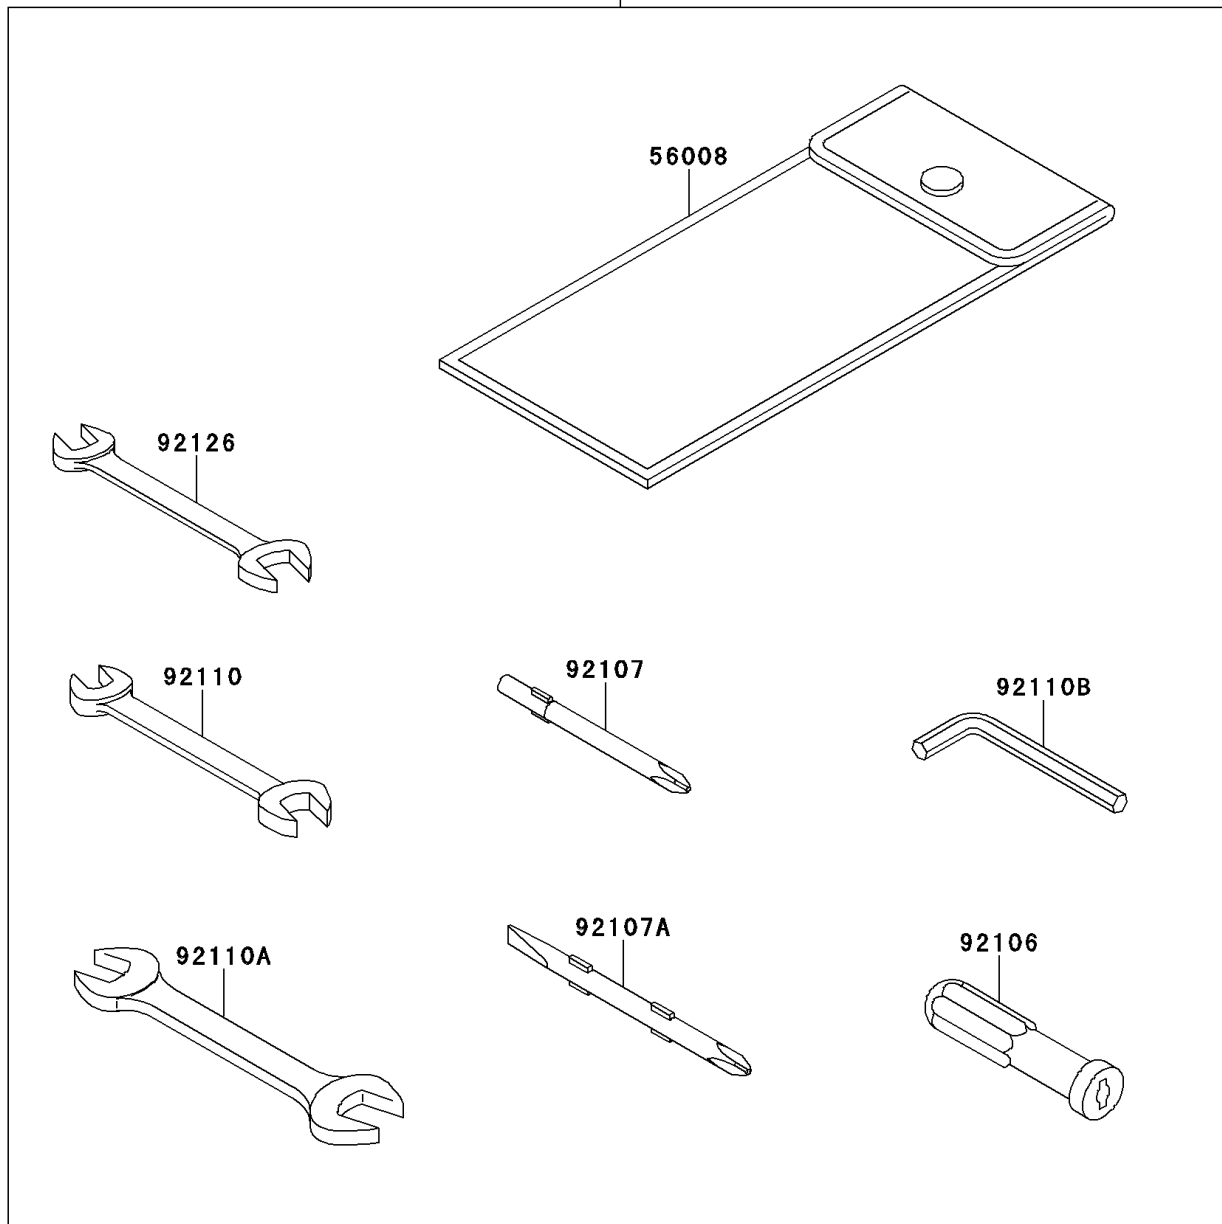

2014 PARTS DIAGRAM

Owner's Tools

56007

F2810

2014 PARTS LIST

Owner's Tools

ITEM NAME	PART NUMBER	QUANTITY
TOOL-KIT (Ref # 56007)	56007-0085	1
BAG,TOOL (Ref # 56008)	56008-0001	1
GASKET-LIQUID,TB1211F,CLEAR (Ref # 92104)	92104-0004	1
GASKET-LIQUID,TB1216B,BLACK (Ref # 92104A)	92104-1064	1
GRIP-SCREW DRIVER (Ref # 92106)	92106-1001	1
TOOL-DRIVER,#3PHILLIPS (Ref # 92107)	92107-005	1
TOOL-DRIVER,#2PHILLIPS&SLOT (Ref # 92107A)	92107-1051	1
TOOL-WRENCH,OPEN END,10X12 (Ref # 92110)	92110-1152	1
TOOL-WRENCH,OPEN END,14X17 (Ref # 92110A)	92110-1153	1
TOOL-WRENCH,ALLEN,4MM (Ref # 92110B)	92110-3703	1
TOOL-WRENCH,OPEN END,8X10 (Ref # 92126)	92126-004	1