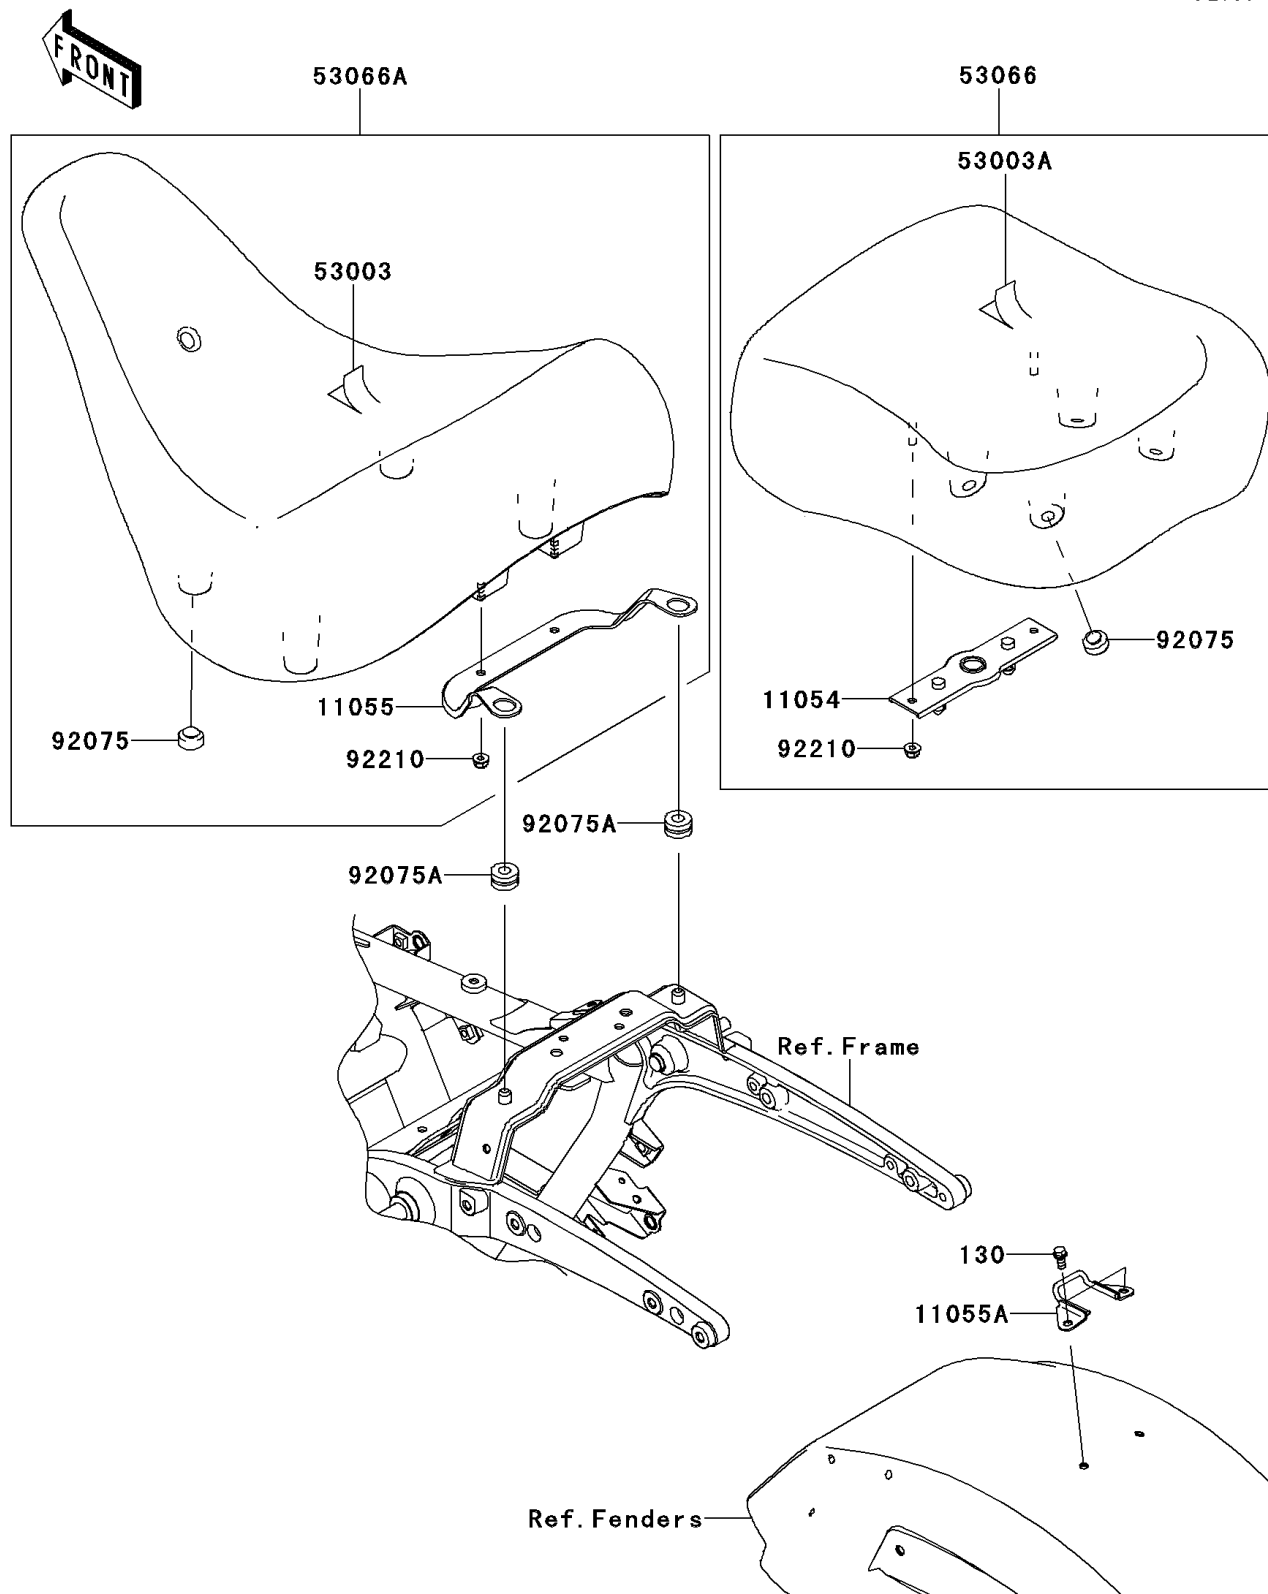

2014 PARTS DIAGRAM

Seat

F2510

2014 PARTS LIST

Seat

ITEM NAME	PART NUMBER	QUANTITY
BOLT-FLANGED,6X12 (Ref # 130)	130BB0612	1
BRACKET,SEAT (Ref # 11054)	11054-0417	1
BRACKET (Ref # 11055)	11055-0612	1
BRACKET,REAR SEAT (Ref # 11055A)	11055-1211	1
LEATHER,FRONT SEAT,BLACK (Ref # 53003)	53003-0186-MA	1
LEATHER,REAR SEAT,BLACK (Ref # 53003A)	53003-0187-MA	1
SEAT-ASSY,RR,BLACK (Ref # 53066)	53066-0204-MA	1
SEAT-ASSY,FR,BLACK (Ref # 53066A)	53066-0383-MA	1
DAMPER (Ref # 92075)	92075-1927	1
DAMPER (Ref # 92075A)	92075-209	1
NUT (Ref # 92210)	92210-0401	1