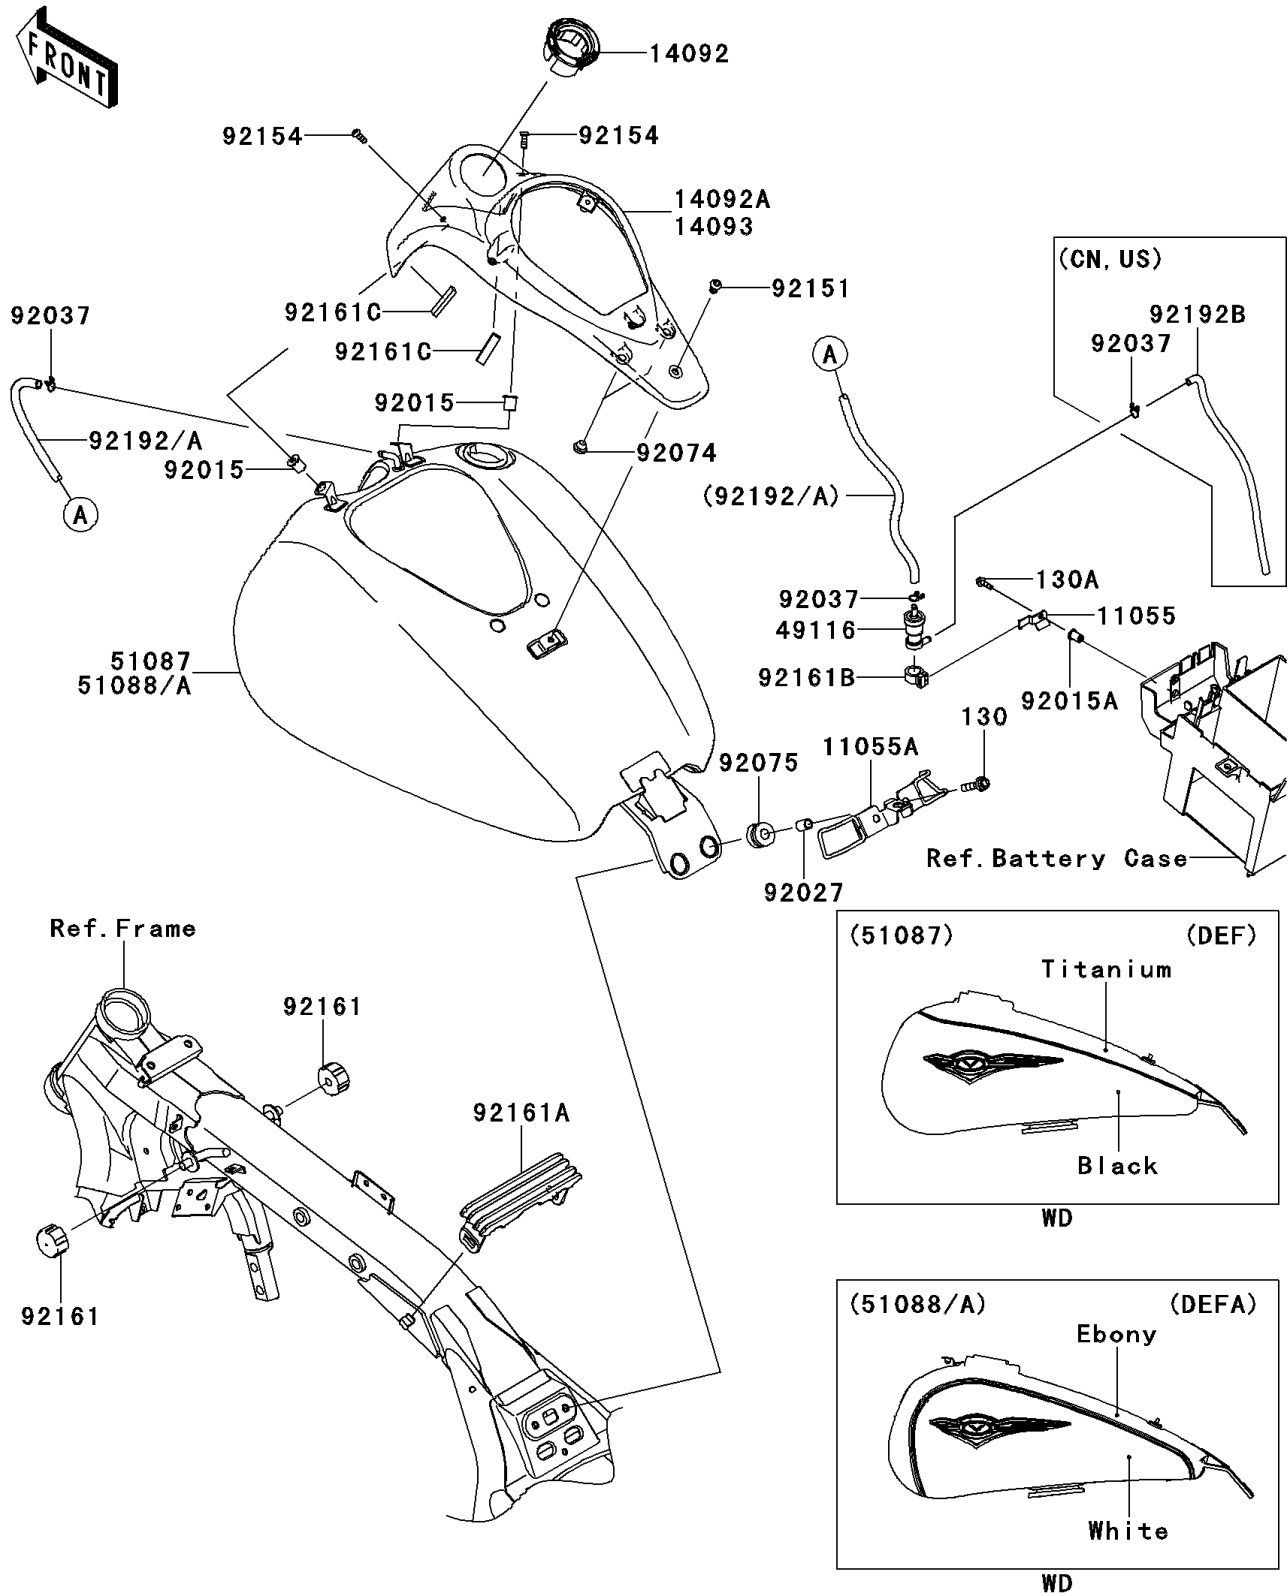

2014 PARTS DIAGRAM

Fuel Tank

F2410

2014 PARTS LIST

Fuel Tank

ITEM NAME	PART NUMBER	QUANTITY
BOLT-FLANGED,8X30 (Ref # 130)	130BA0830	1
BOLT-FLANGED,5X16 (Ref # 130A)	130BB0516	1
BRACKET,CHECK VALVE (Ref # 11055)	11055-1512	1
BRACKET,SEAT (Ref # 11055A)	11055-1552	1
COVER,IGNITION SWITCH (Ref # 14092)	14092-0046	1
COVER,METER (Ref # 14092A)	14092-0117	1
VALVE-ASSY,CHECK (Ref # 49116)	49116-0014	1
TANK-COMP-FUEL,BLACK/TITANIUM (Ref # 51087)	51087-5442-28K	1
NUT (Ref # 92015)	92015-1700	1
NUT,WELL,5MM (Ref # 92015A)	92015-1757	1
COLLAR,8.8X12X17 (Ref # 92027)	92027-034	1
CLAMP,TUBE (Ref # 92037)	92037-147	1
PLUG,7X2 (Ref # 92074)	92074-028	1
DAMPER (Ref # 92075)	92075-1736	1
BOLT,SOCKET,6X10 (Ref # 92151)	92151-1449	1
BOLT,SOCKET,6X16 (Ref # 92154)	92154-0242	1
DAMPER,FUEL TANK (Ref # 92161)	92161-0293	1
DAMPER,FUEL TANK (Ref # 92161A)	92161-0577	1
DAMPER,CHECK VALVE (Ref # 92161B)	92161-0744	1
DAMPER,10X40X7 (Ref # 92161C)	92161-1502	1
TUBE,5X10X980 (Ref # 92192)	92192-0829	1
TUBE (Ref # 92192B)	92192-0837	1