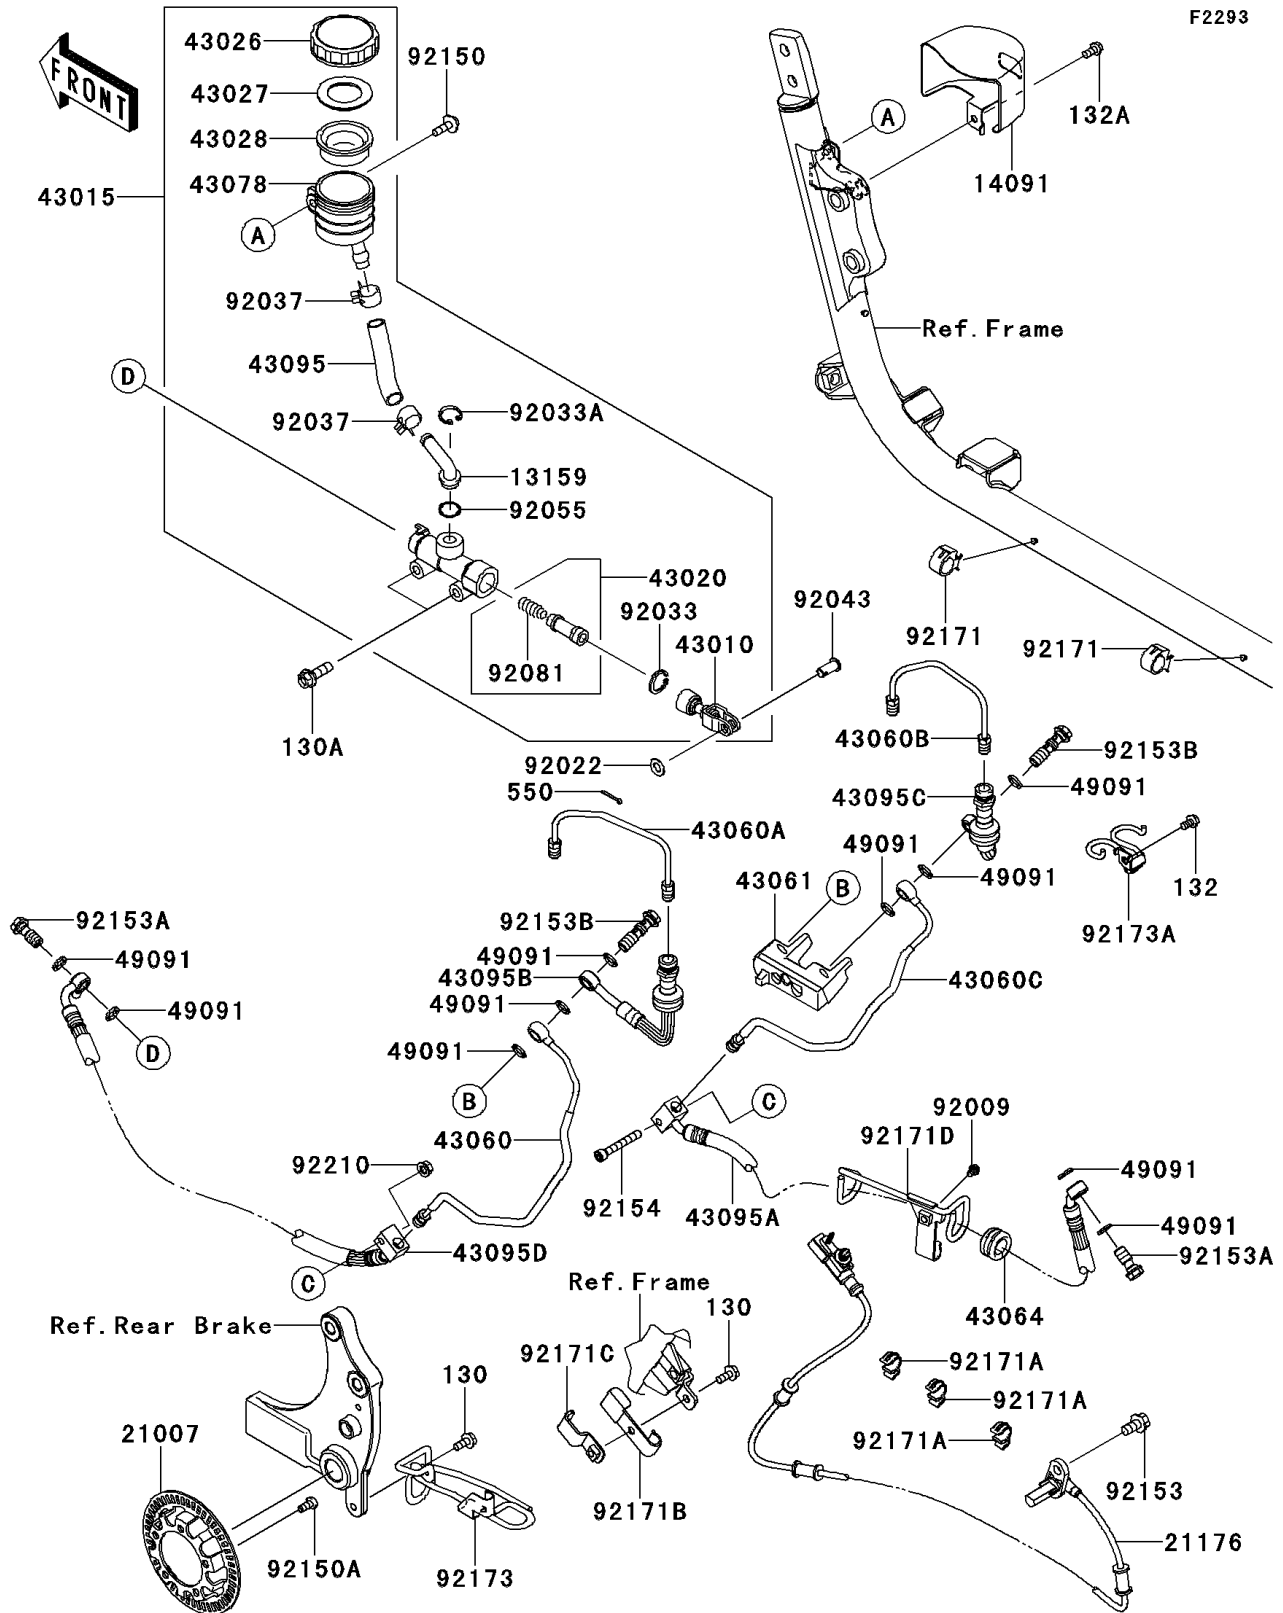

392 PARTS DIAGRAM

Rear Master Cylinder

F2293

392 PARTS LIST

Rear Master Cylinder

ITEM NAME	PART NUMBER	QUANTITY
-----------	-------------	----------