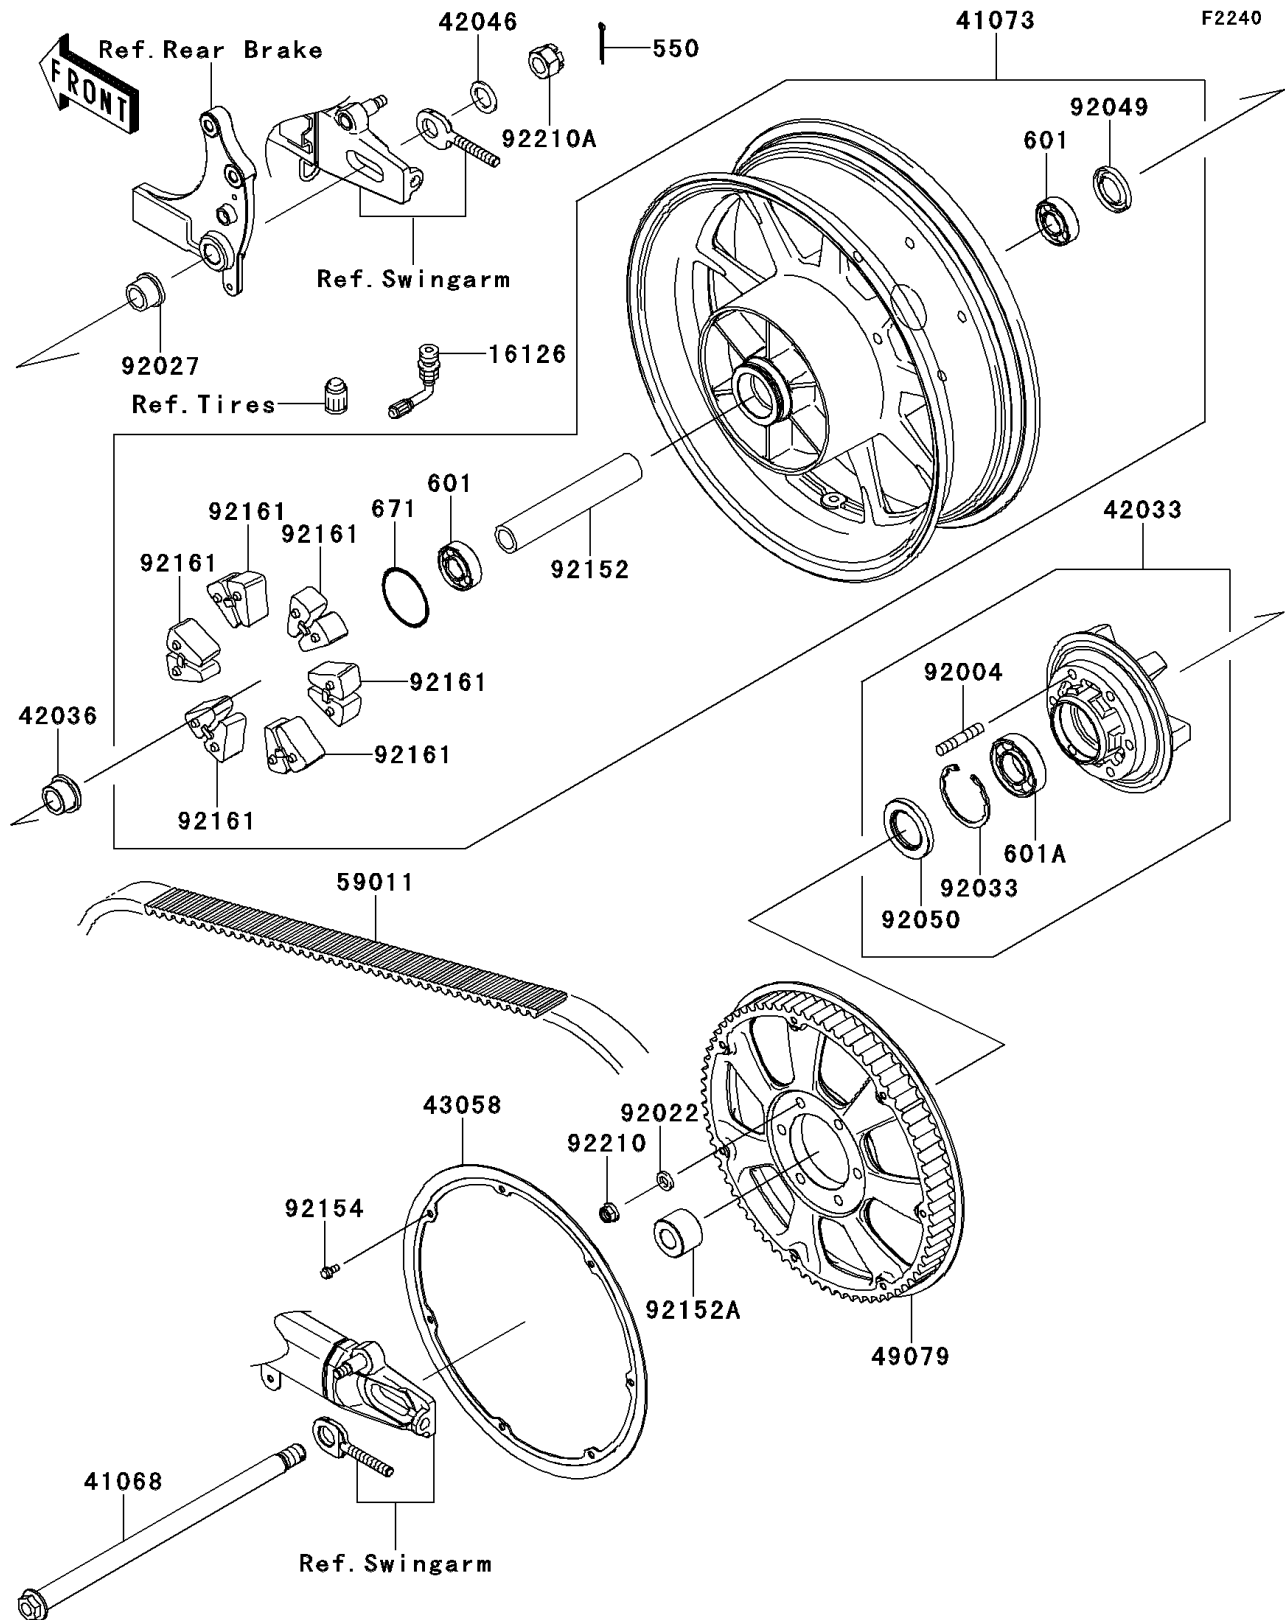

2014 PARTS DIAGRAM

Rear Wheel/Chain

2014 PARTS LIST

Rear Wheel/Chain

ITEM NAME	PART NUMBER	QUANTITY
PIN-COTTER,4.0X35 (Ref # 550)	550AA4035	1
BEARING-BALL,6204UUC3 (Ref # 601)	601B6204UU	1
BEARING-BALL,#6206UUC3 (Ref # 601A)	601B6206UU	1
O RING,60MM (Ref # 671)	671B2560	1
VALVE (Ref # 16126)	16126-1365	1
AXLE,RR (Ref # 41068)	41068-0057	1
WHEEL-ASSY,RR,BLACK (Ref # 41073)	41073-0140-18	1
COUPLING-ASSY,RR HUB (Ref # 42033)	42033-0031	1
SLEEVE,RR HUB COUPLING (Ref # 42036)	42036-0060	1
WASHER,21X33X2.6 (Ref # 42046)	42046-003	1
RING,PULLEY (Ref # 43058)	43058-0033	1
PULLEY-BELT (Ref # 49079)	49079-0018	1
BELT,DRIVE,139T (Ref # 59011)	59011-0029	1
STUD,10X35 (Ref # 92004)	92004-0016	1
WASHER,10.5X19X3.2 (Ref # 92022)	92022-1820	1
COLLAR,RR AXLE,L=21.5 (Ref # 92027)	92027-1902	1
RING-SNAP,62MM (Ref # 92033)	92033-1044	1
SEAL-OIL,BJN28475 (Ref # 92049)	92049-1056	1
SEAL-OIL,AJN40627 (Ref # 92050)	92050-027	1
COLLAR,RR HUB,L=172 (Ref # 92152)	92152-0640	1
COLLAR,RR AXLE,LH,L=28 (Ref # 92152A)	92152-0641	1
BOLT,FLANGED,6X12 (Ref # 92154)	92154-0346	1
DAMPER,SHOCK,RR HUB (Ref # 92161)	92161-0576	1
NUT,LOCK,FLANGED,10MM (Ref # 92210)	92210-0276	1
NUT,CASTLE,18MM (Ref # 92210A)	92210-1134	1