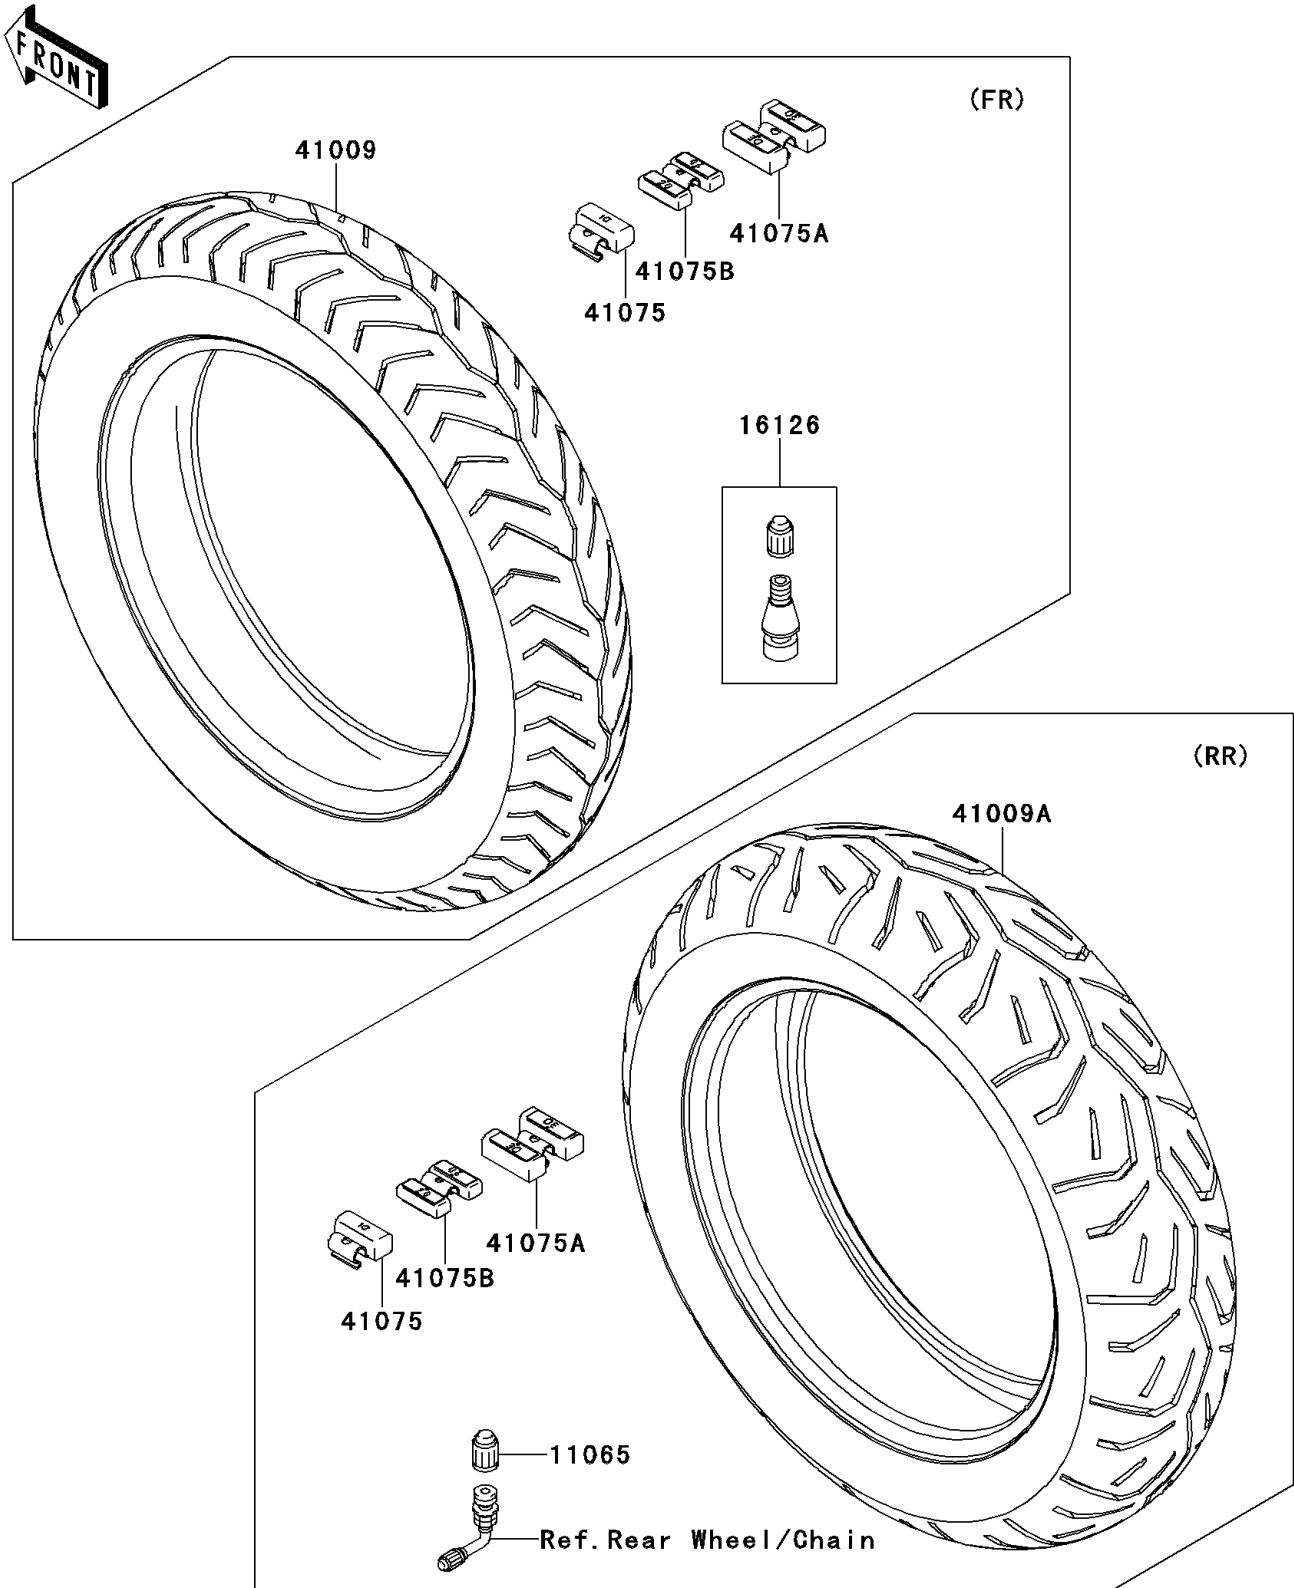

2014 PARTS DIAGRAM

Tires

F2210

2014 PARTS LIST

Tires

ITEM NAME	PART NUMBER	QUANTITY
CAP (Ref # 11065)	11065-1112	1
VALVE,TIRE (Ref # 16126)	16126-1140	1
TIRE,FR,130/90B16 67H,G721E (Ref # 41009)	41009-0227	1
TIRE,RR,170/70B16 75H,G722E (Ref # 41009A)	41009-0228	1
BALANCER-WHEEL,10G,SILVER (Ref # 41075)	41075-0007	1
BALANCER-WHEEL,30G,SILVER (Ref # 41075A)	41075-0017	1
BALANCER-WHEEL,20G,SILVER (Ref # 41075B)	41075-0018	1