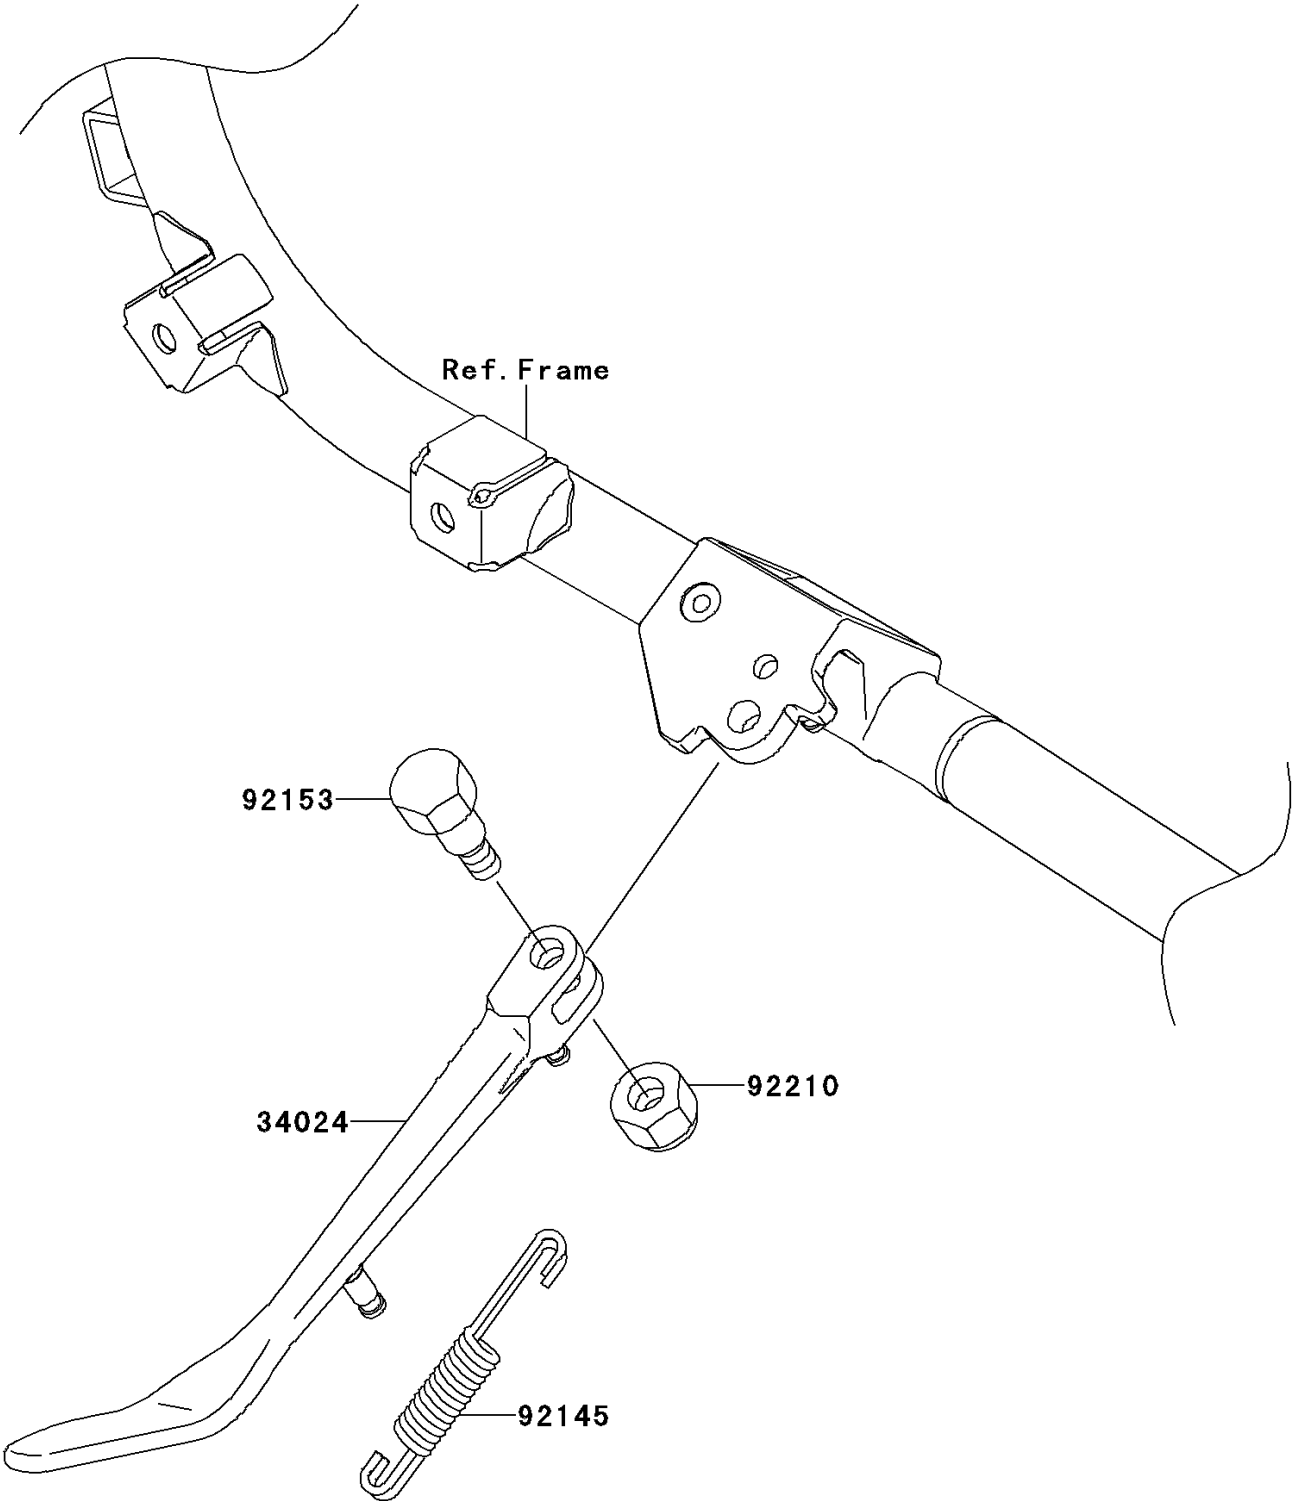

2014 PARTS DIAGRAM

Stand(s)

F2190

2014 PARTS LIST

Stand(s)

ITEM NAME	PART NUMBER	QUANTITY
STAND-SIDE (Ref # 34024)	34024-0014	1
SPRING,SIDE STAND (Ref # 92145)	92145-0687	1
BOLT,SIDE STAND,10MM (Ref # 92153)	92153-1416	1
NUT,LOCK,10MM (Ref # 92210)	92210-0784	1