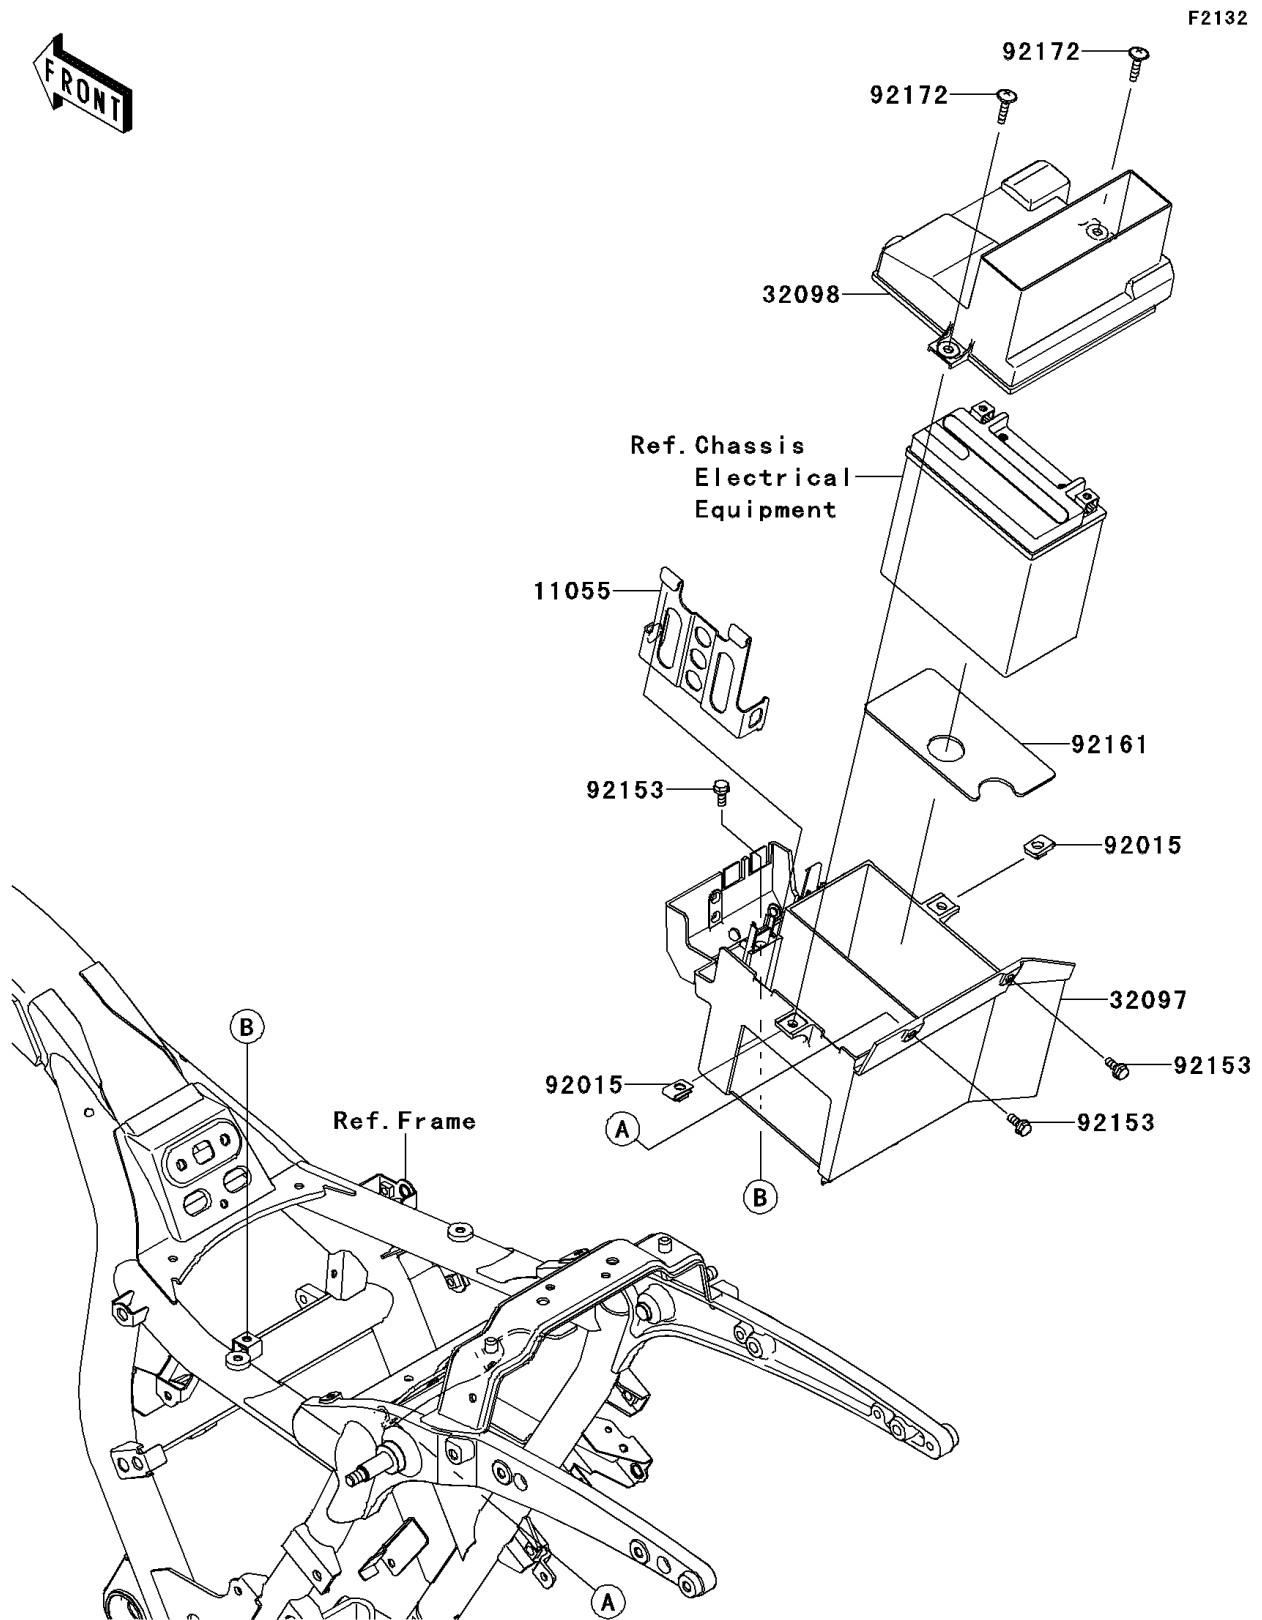

## 2014 PARTS DIAGRAM

Battery Case

## 2014 PARTS LIST

Battery Case

ITEM NAME	PART NUMBER	QUANTITY
BRACKET,ECU&RELAY BOX (Ref # 11055)	11055-0617	1
CASE-BATTERY (Ref # 32097)	32097-0027	1
CASE-TOOL (Ref # 32098)	32098-0020	1
NUT,6MM (Ref # 92015)	92015-1602	1
BOLT,6X16 (Ref # 92153)	92153-1215	1
DAMPER,BATTERY (Ref # 92161)	92161-1097	1
SCREW,6X26 (Ref # 92172)	92172-0137	1