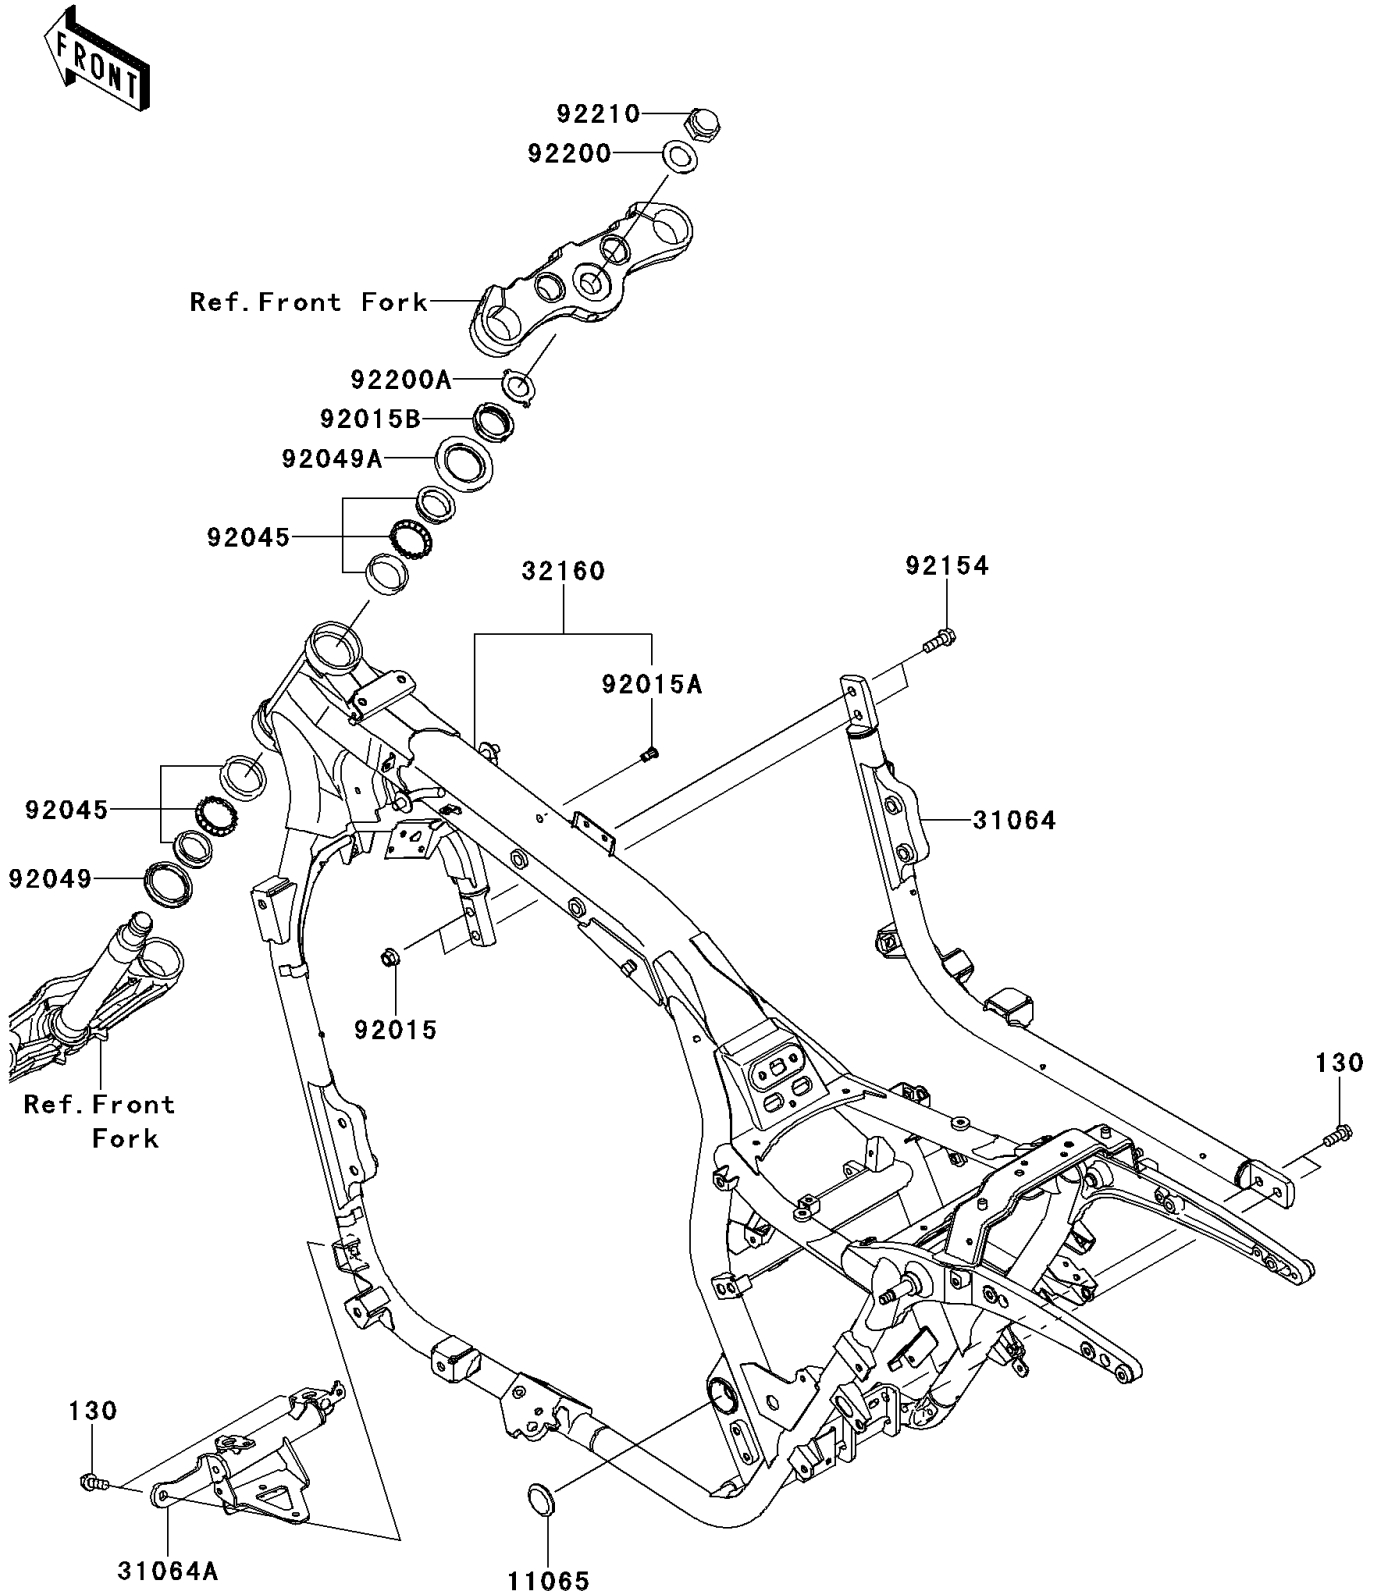

2014 PARTS DIAGRAM

Frame

F2120

2014 PARTS LIST

Frame

ITEM NAME	PART NUMBER	QUANTITY
BOLT-FLANGED,10X25 (Ref # 130)	130BB1025	1
CAP (Ref # 11065)	11065-0320	1
PIPE-COMP,DOWNTUBE,RH,BLACK (Ref # 31064)	31064-0209-18R	1
PIPE-COMP,FRONT CROSS,BLACK (Ref # 31064A)	31064-0587-18R	1
FRAME-COMP,F.S.BLACK (Ref # 32160)	32160-0451-18R	1
NUT,FLANGED,10MM (Ref # 92015)	92015-1727	1
NUT,POP,6MM,L=16.5 (Ref # 92015A)	92015-1792	1
NUT,STEERING STEM,35MM (Ref # 92015B)	92015-1848	1
BEARING-BALL,SF07A17PX1V1 (Ref # 92045)	92045-1384	1
SEAL-OIL,XMHE 43 55 4J (Ref # 92049)	92049-1383	1
SEAL-OIL,MX043N2 (Ref # 92049A)	92049-1483	1
BOLT,FLANGED,10X30 (Ref # 92154)	92154-0156	1
WASHER,25.5X42X2.3 (Ref # 92200)	92200-0105	1
WASHER,CLAW,25.5X40X2.3 (Ref # 92200A)	92200-1083	1
NUT,CAP,25MM (Ref # 92210)	92210-1166	1