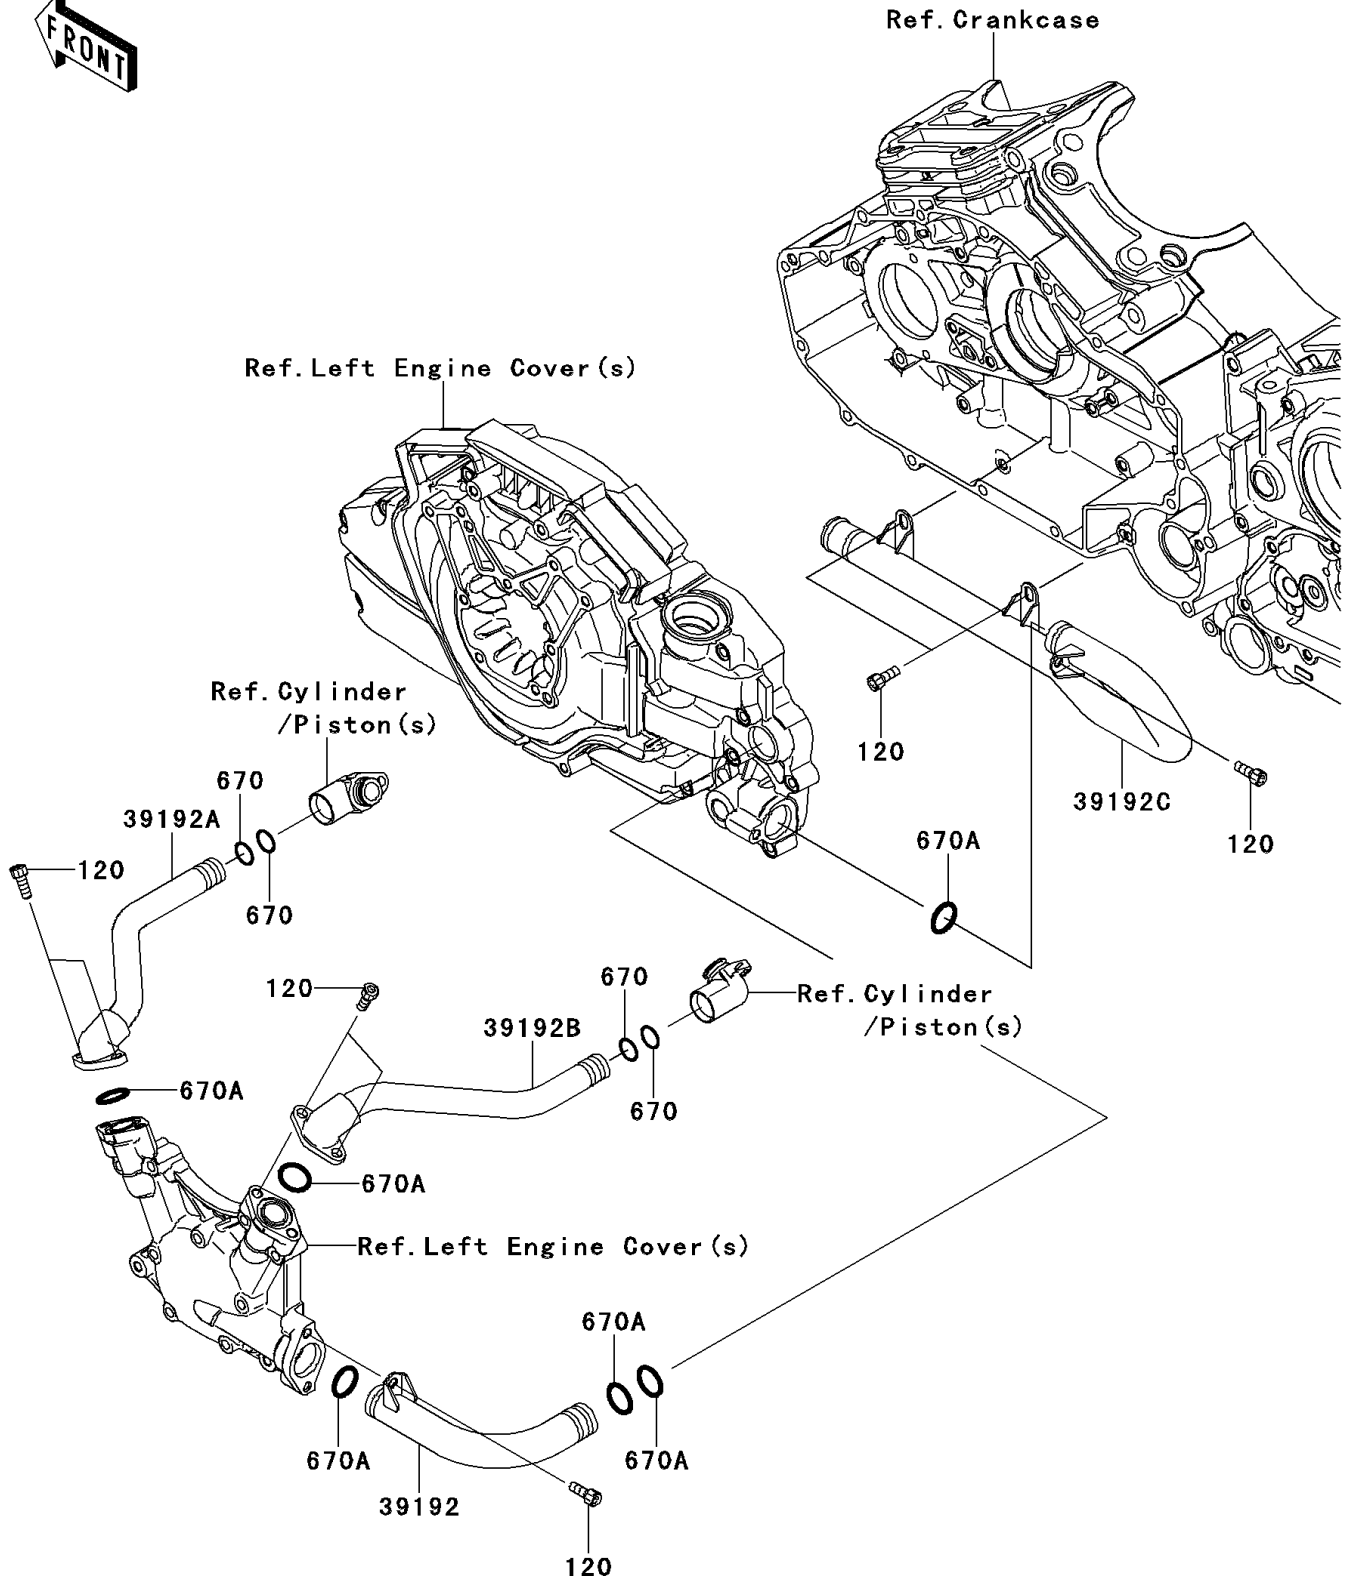

2014 PARTS DIAGRAM

Water Pipe

E3037

2014 PARTS LIST

Water Pipe

ITEM NAME	PART NUMBER	QUANTITY
BOLT-SOCKET,6X16 (Ref # 120)	120CA0616	1
O RING,14MM (Ref # 670)	670B2014	1
O RING,18MM (Ref # 670A)	670B2018	1
PIPE-WATER,COVER-W/P (Ref # 39192)	39192-0094	1
PIPE-WATER,COVER-FR CYL. (Ref # 39192A)	39192-0095	1
PIPE-WATER,COVER-RR CYL. (Ref # 39192B)	39192-0096	1
PIPE-WATER,W/P INLET (Ref # 39192C)	39192-0133	1