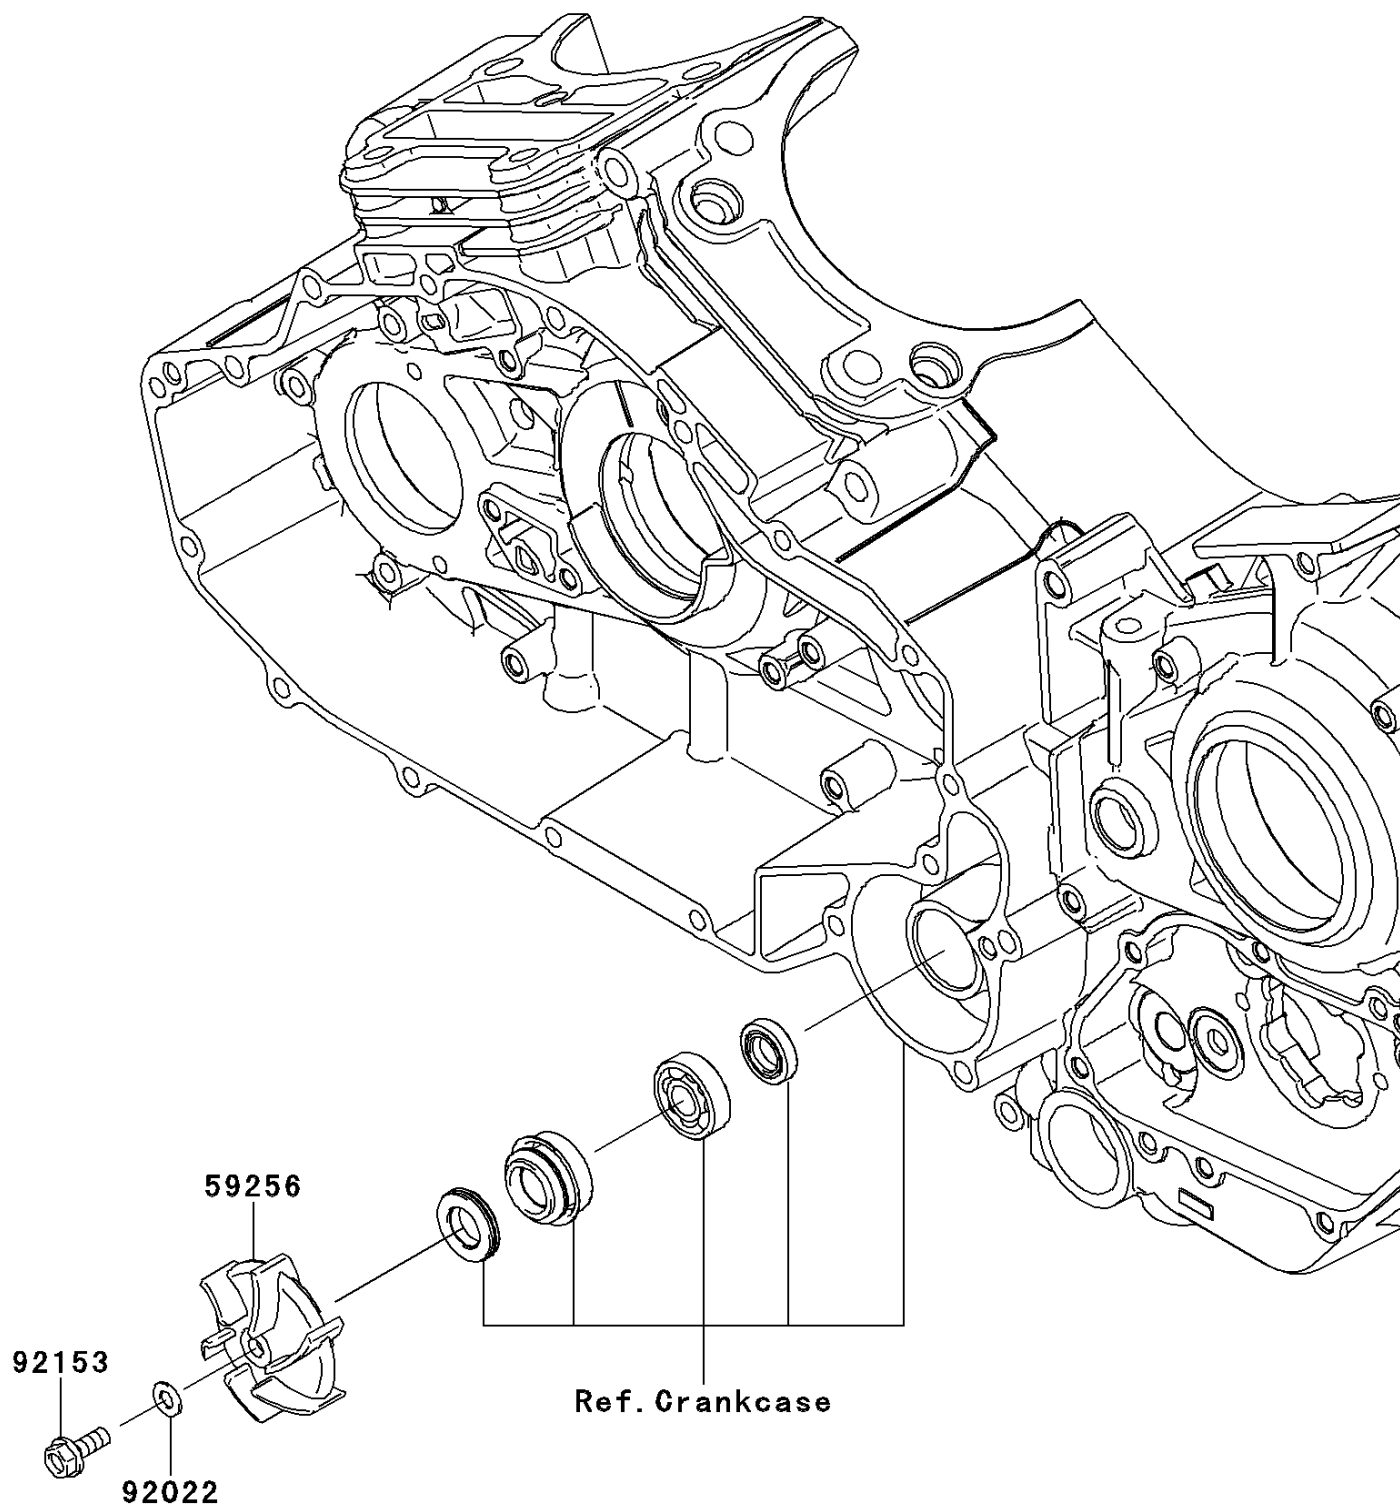

2014 PARTS DIAGRAM

Water Pump

E3031

2014 PARTS LIST

Water Pump

ITEM NAME	PART NUMBER	QUANTITY
IMPELLER (Ref # 59256)	59256-0002	1
WASHER,6.1X12X1 (Ref # 92022)	92022-077	1
BOLT,LEFT HANDED,6X16 (Ref # 92153)	92153-0323	1