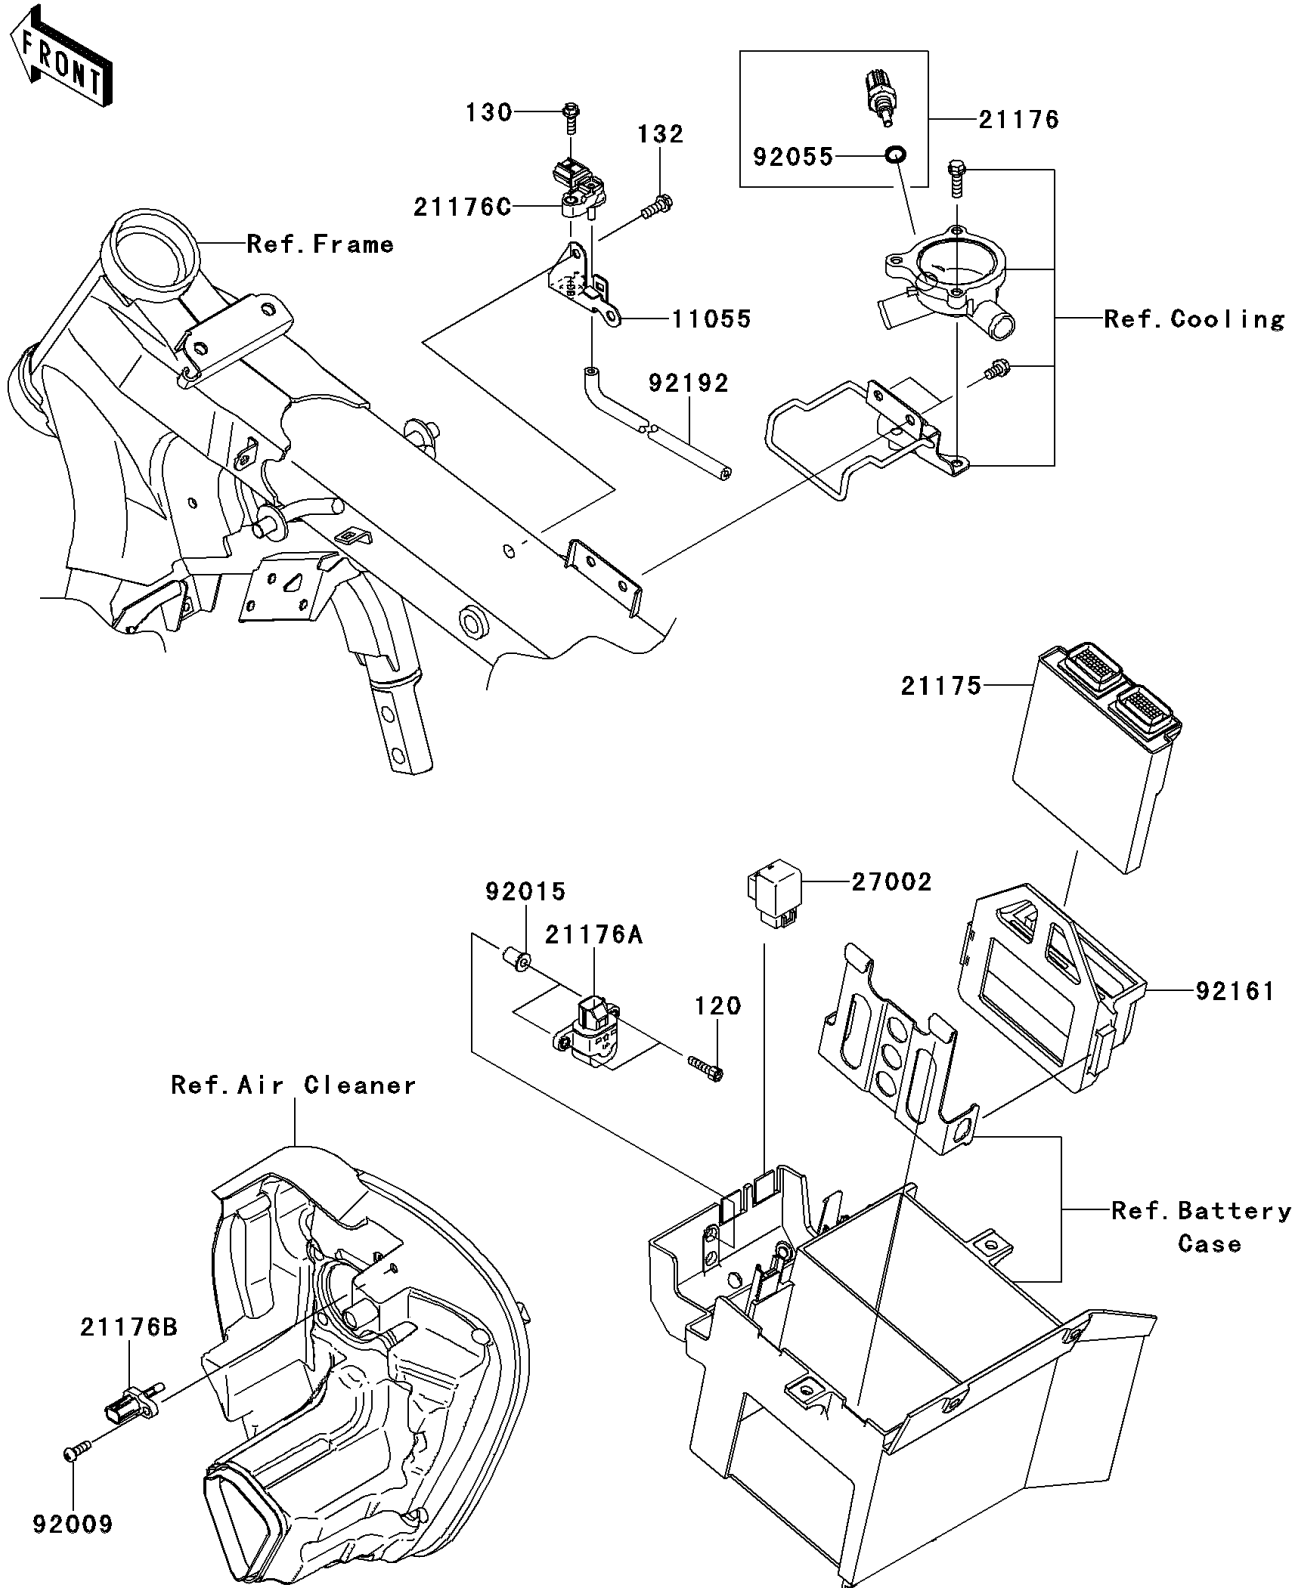

## 2014 PARTS DIAGRAM

Fuel Injection

E1530

## 2014 PARTS LIST

Fuel Injection

ITEM NAME	PART NUMBER	QUANTITY
BOLT-SOCKET,5X20 (Ref # 120)	120CA0520	1
BOLT-FLANGED,5X16 (Ref # 130)	130BA0516	1
BOLT-FLANGED-SMALL,6X16 (Ref # 132)	132BA0616	1
BRACKET (Ref # 11055)	11055-0569	1
CONTROL UNIT-ELECTRONIC (Ref # 21175)	21175-0339	1
SENSOR,WATER TEMP (Ref # 21176)	21176-0009	1
SENSOR (Ref # 21176A)	21176-0025	1
SENSOR,AIR TEMPERATURE (Ref # 21176B)	21176-0048	1
SENSOR,PRESSURE (Ref # 21176C)	21176-0111	1
RELAY-ASSY (Ref # 27002)	27002-1062	1
SCREW,TAPPING,5X16 (Ref # 92009)	92009-1984	1
NUT,WELL,5MM (Ref # 92015)	92015-1757	1
RING-O,9.5X1.9 (Ref # 92055)	92055-0016	1
DAMPER (Ref # 92161)	92161-0092	1
TUBE,FITTING-ASV (Ref # 92192)	92192-0354	1