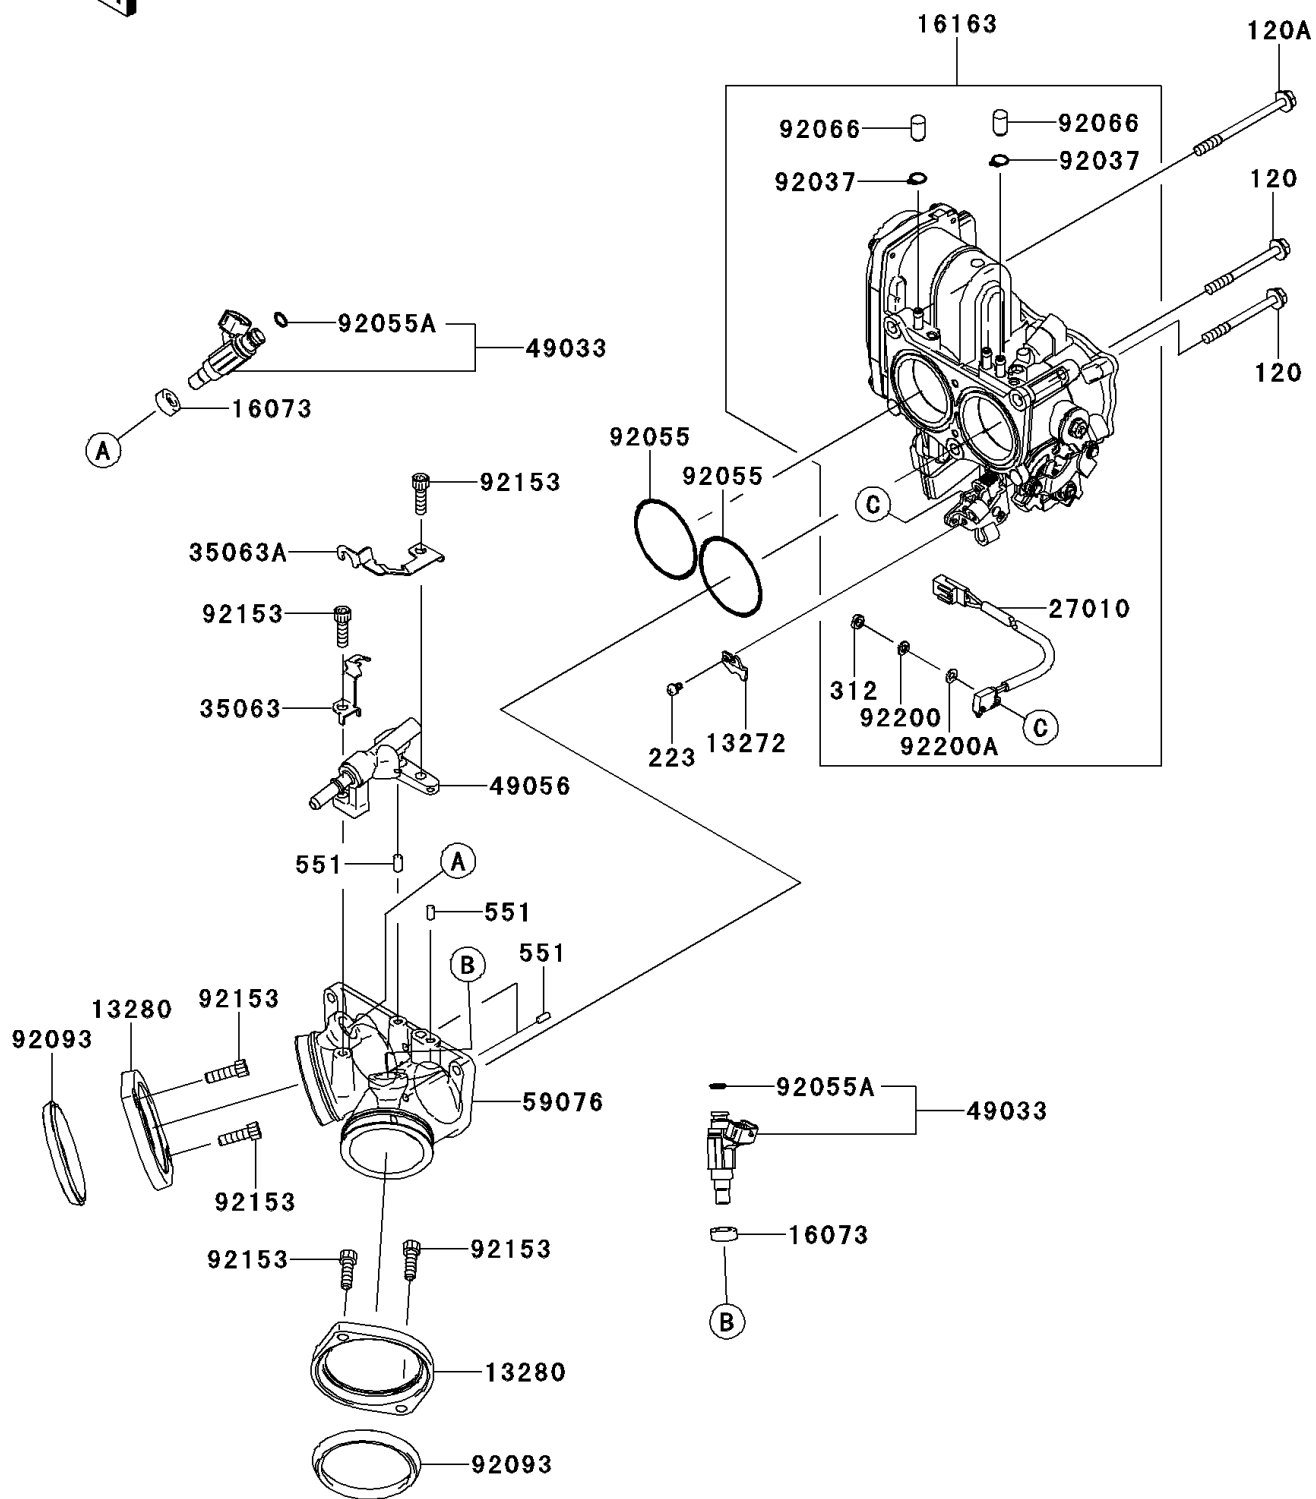

2014 PARTS DIAGRAM

Throttle

E1510

2014 PARTS LIST

Throttle

ITEM NAME	PART NUMBER	QUANTITY
BOLT-SOCKET,6X60 (Ref # 120)	120CA0660	1
BOLT-SOCKET,6X75 (Ref # 120A)	120CA0675	1
SCREW-PAN-WS-CROS,4X6 (Ref # 223)	223AA0406	1
NUT-HEX (Ref # 312)	312BC0300	1
PIN-DOWEL,4X8 (Ref # 551)	551A0408	1
PLATE,CABLE STOPPER (Ref # 13272)	13272-0620	1
HOLDER,INTAKE MANIFOLD (Ref # 13280)	13280-0007	1
INSULATOR (Ref # 16073)	16073-3707	1
THROTTLE-ASSY,EACW42 (Ref # 16163)	16163-0124	1
SWITCH,AUTOCRUISE CANCEL (Ref # 27010)	27010-0093	1
STAY (Ref # 35063)	35063-0075	1
STAY (Ref # 35063A)	35063-0076	1
NOZZLE-INJECTION (Ref # 49033)	49033-0003	1
PIPE-INJECTION (Ref # 49056)	49056-0020	1
MANIFOLD-INTAKE (Ref # 59076)	59076-0005	1
CLAMP,BREATHING TUBE (Ref # 92037)	92037-174	1
RING-O,49.7X2.4 (Ref # 92055)	92055-0183	1
RING-O,INJECTION NOZZLE (Ref # 92055A)	92055-1622	1
PLUG,FITTING (Ref # 92066)	92066-1549	1
SEAL (Ref # 92093)	92093-0006	1
BOLT,SOCKET,6X20 (Ref # 92153)	92153-1031	1
WASHER,SPRING (Ref # 92200)	92200-0539	1
WASHER (Ref # 92200A)	92200-0540	1