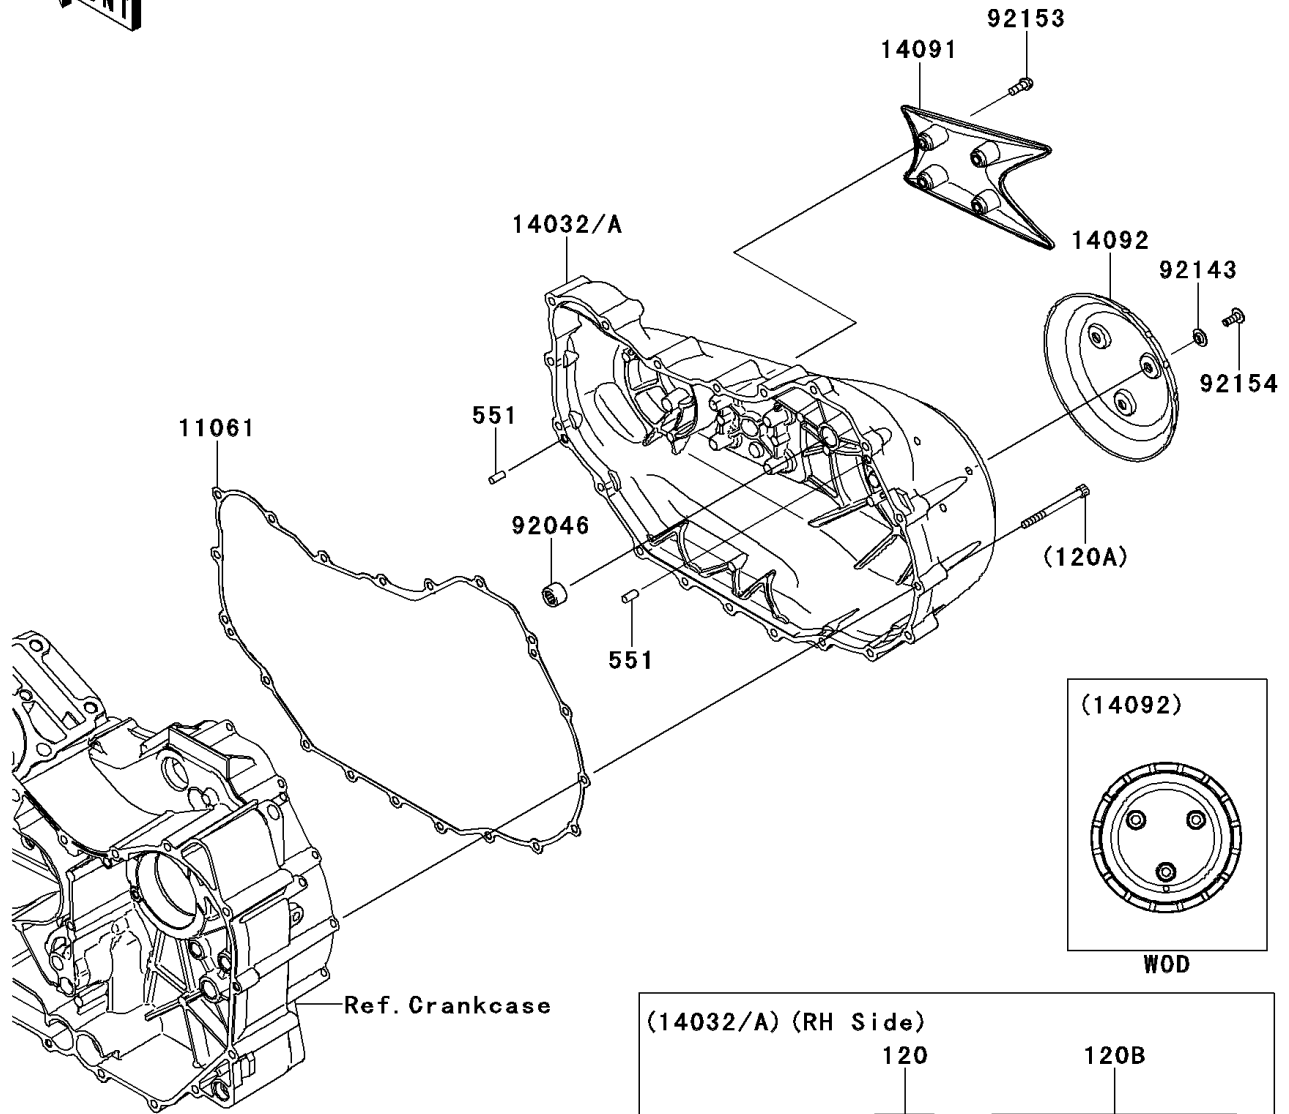

## 2014 PARTS DIAGRAM

Right Engine Cover(s)

E1436

## 2014 PARTS LIST

Right Engine Cover(s)

ITEM NAME	PART NUMBER	QUANTITY
BOLT-SOCKET,6X50 (Ref # 120)	120CC0650	1
BOLT-SOCKET,6X65 (Ref # 120A)	120CC0665	1
BOLT-SOCKET,6X75 (Ref # 120B)	120CC0675	1
PIN-DOWEL,6X14 (Ref # 551)	551A0614	1
GASKET,CLUTCH COVER (Ref # 11061)	11061-0337	1
COVER-CLUTCH (Ref # 14032)	14032-0141	1
COVER,CLUTCH,OUTER (Ref # 14091)	14091-0995	1
COVER,CLUTCH OUTER (Ref # 14092)	14092-0033	1
BEARING-NEEDLE,HK1212V11 (Ref # 92046)	92046-1292	1
COLLAR (Ref # 92143)	92143-1087	1
BOLT,6X16 (Ref # 92153)	92153-0825	1
BOLT,SOCKET,6X16 (Ref # 92154)	92154-0257	1