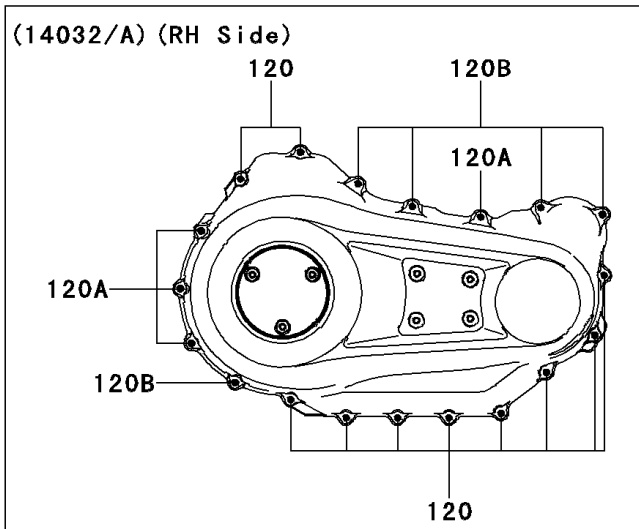

## 2014 PARTS DIAGRAM

Right Engine Cover(s)

E1436

## 2014 PARTS LIST

Right Engine Cover(s)

ITEM NAME	PART NUMBER	QUANTITY
BOLT-SOCKET,6X50 (Ref # 120)	120CC0650	1
BOLT-SOCKET,6X65 (Ref # 120A)	120CC0665	1
BOLT-SOCKET,6X75 (Ref # 120B)	120CC0675	1
PIN-DOWEL,6X14 (Ref # 551)	551A0614	1
GASKET,CLUTCH COVER (Ref # 11061)	11061-0337	1
COVER-CLUTCH (Ref # 14032)	14032-0141	1
COVER,CLUTCH,OUTER (Ref # 14091)	14091-0995	1
COVER,CLUTCH OUTER (Ref # 14092)	14092-0033	1
BEARING-NEEDLE,HK1212V11 (Ref # 92046)	92046-1292	1
COLLAR (Ref # 92143)	92143-1087	1
BOLT,6X16 (Ref # 92153)	92153-0825	1
BOLT,SOCKET,6X16 (Ref # 92154)	92154-0257	1