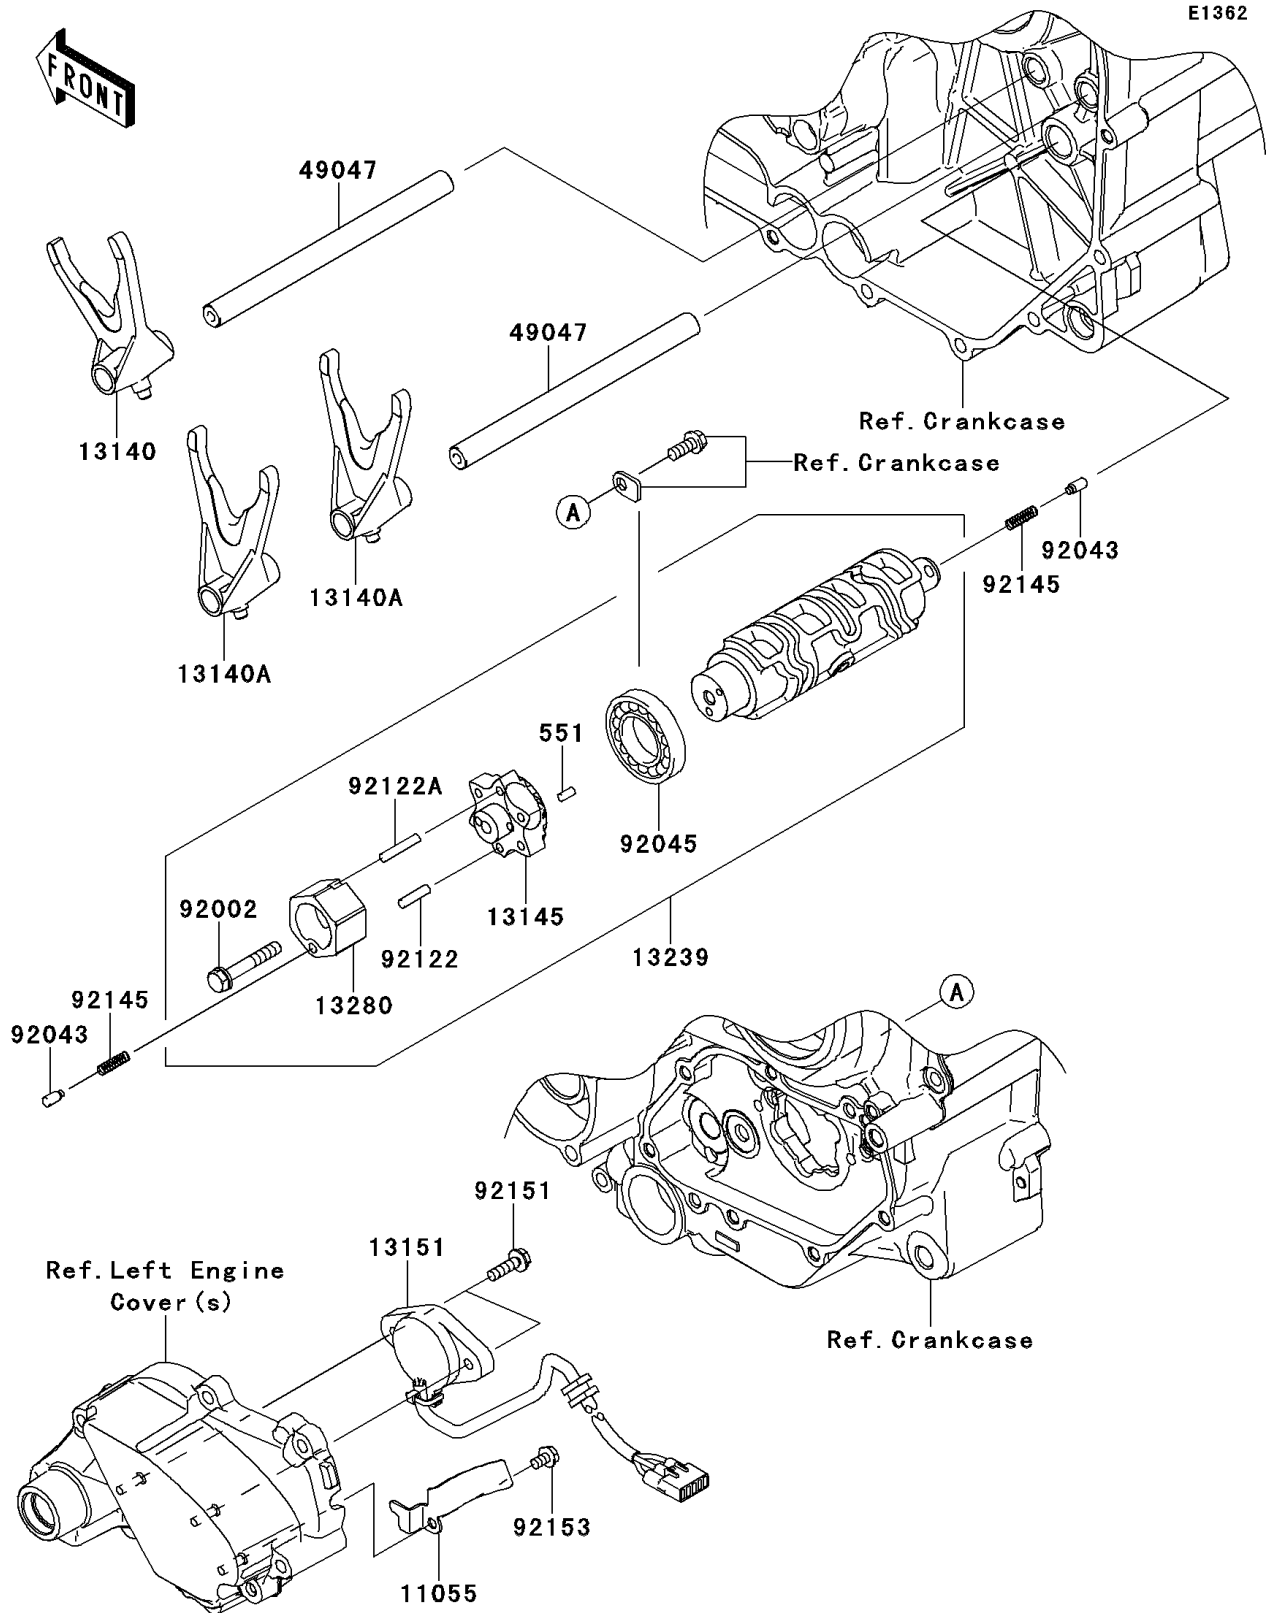

2014 PARTS DIAGRAM

Gear Change Drum/Shift Fork(s)

2014 PARTS LIST

Gear Change Drum/Shift Fork(s)

ITEM NAME	PART NUMBER	QUANTITY
PIN-DOWEL,4X8 (Ref # 551)	551A0408	1
BRACKET (Ref # 11055)	11055-0525	1
FORK-SHIFT,INPUT (Ref # 13140)	13140-0054	1
FORK-SHIFT,OUTPUT (Ref # 13140A)	13140-0060	1
CAM-CHANGE DRUM (Ref # 13145)	13145-0041	1
SWITCH-COMP,NEUTRAL (Ref # 13151)	13151-0041	1
DRUM-ASSY-CHANGE (Ref # 13239)	13239-0033	1
HOLDER (Ref # 13280)	13280-0106	1
ROD-SHIFT (Ref # 49047)	49047-0002	1
BOLT,6X38 (Ref # 92002)	92002-1431	1
PIN (Ref # 92043)	92043-0792	1
BEARING-BALL,16005 (Ref # 92045)	92045-1045	1
ROLLER,4.5X17.8 (Ref # 92122)	92122-0001	1
ROLLER,4.5X23.8 (Ref # 92122A)	92122-0010	1
SPRING (Ref # 92145)	92145-1414	1
BOLT (Ref # 92151)	92151-1776	1
BOLT,5X10 (Ref # 92153)	92153-0687	1