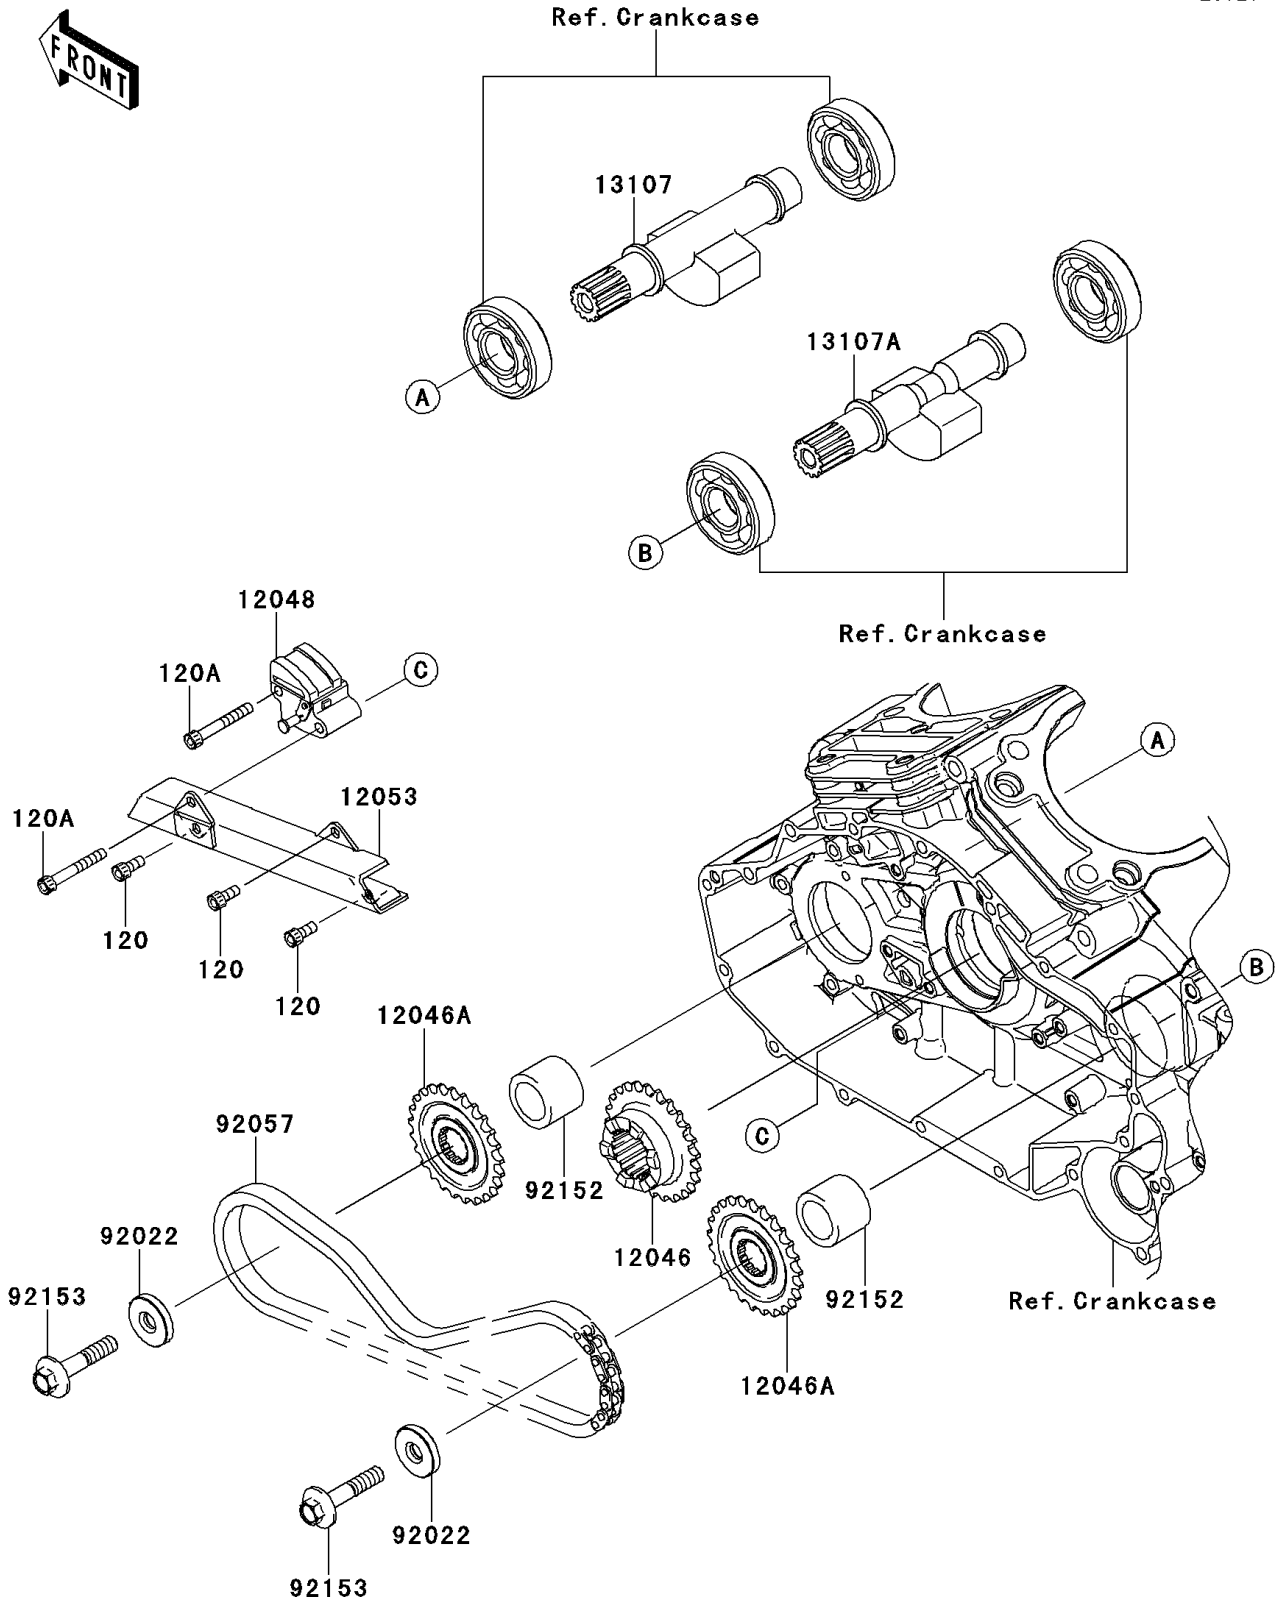

## 2014 PARTS DIAGRAM

Balancer

E1323

## 2014 PARTS LIST

Balancer

ITEM NAME	PART NUMBER	QUANTITY
BOLT-SOCKET,6X14 (Ref # 120)	120CA0614	1
BOLT-SOCKET,6X45 (Ref # 120A)	120CA0645	1
SPROCKET,CRANK,25T (Ref # 12046)	12046-0066	1
SPROCKET,BALANCER,25T (Ref # 12046A)	12046-0087	1
TENSIONER-ASSY (Ref # 12048)	12048-0005	1
GUIDE-CHAIN,LONG (Ref # 12053)	12053-0003	1
SHAFT,BALANCER,FR (Ref # 13107)	13107-0185	1
SHAFT,BALANCER,RR (Ref # 13107A)	13107-0211	1
WASHER,10X33X6 (Ref # 92022)	92022-1906	1
CHAIN,DID 06FS-SDH (Ref # 92057)	92057-0152	1
COLLAR (Ref # 92152)	92152-0840	1
BOLT,10X50 (Ref # 92153)	92153-0317	1