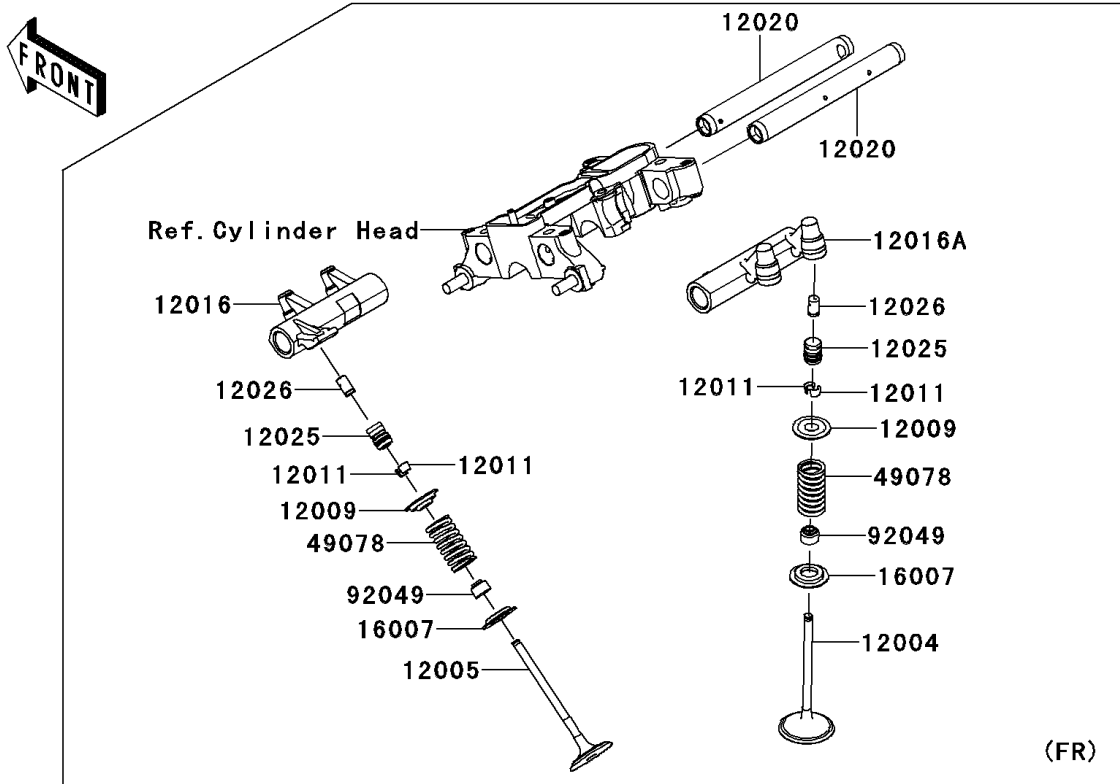

2014 PARTS DIAGRAM

Valve(s)

E1210

2014 PARTS LIST

Valve(s)

ITEM NAME	PART NUMBER	QUANTITY
VALVE-INTAKE (Ref # 12004)	12004-0001	1
VALVE-EXHAUST (Ref # 12005)	12005-0001	1
RETAINER-VALVE SPRING (Ref # 12009)	12009-0002	1
COLLET (Ref # 12011)	12011-0001	1
ARM-ROCKER (Ref # 12016)	12016-0027	1
ARM-ROCKER (Ref # 12016A)	12016-0028	1
SHAFT-ROCKER (Ref # 12020)	12020-0008	1
ADJUSTER-LASH (Ref # 12025)	12025-1053	1
CHAMBER,OIL (Ref # 12026)	12026-1001	1
SEAT-SPRING (Ref # 16007)	16007-0001	1
SPRING-ENGINE VALVE (Ref # 49078)	49078-0001	1
SEAL-OIL,RVC2 6 10.5 9.4 (Ref # 92049)	92049-0009	1