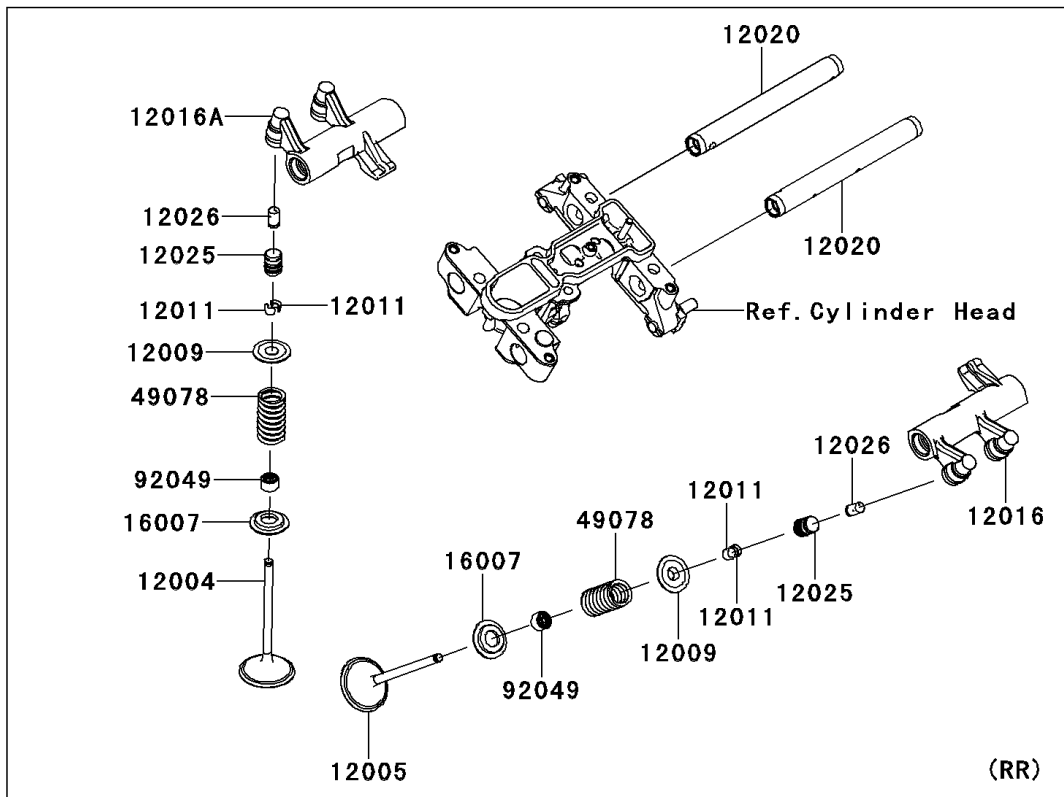

2014 PARTS DIAGRAM

Valve(s)

E1210

2014 PARTS LIST

Valve(s)

ITEM NAME	PART NUMBER	QUANTITY
VALVE-INTAKE (Ref # 12004)	12004-0001	1
VALVE-EXHAUST (Ref # 12005)	12005-0001	1
RETAINER-VALVE SPRING (Ref # 12009)	12009-0002	1
COLLET (Ref # 12011)	12011-0001	1
ARM-ROCKER (Ref # 12016)	12016-0027	1
ARM-ROCKER (Ref # 12016A)	12016-0028	1
SHAFT-ROCKER (Ref # 12020)	12020-0008	1
ADJUSTER-LASH (Ref # 12025)	12025-1053	1
CHAMBER,OIL (Ref # 12026)	12026-1001	1
SEAT-SPRING (Ref # 16007)	16007-0001	1
SPRING-ENGINE VALVE (Ref # 49078)	49078-0001	1
SEAL-OIL,RVC2 6 10.5 9.4 (Ref # 92049)	92049-0009	1