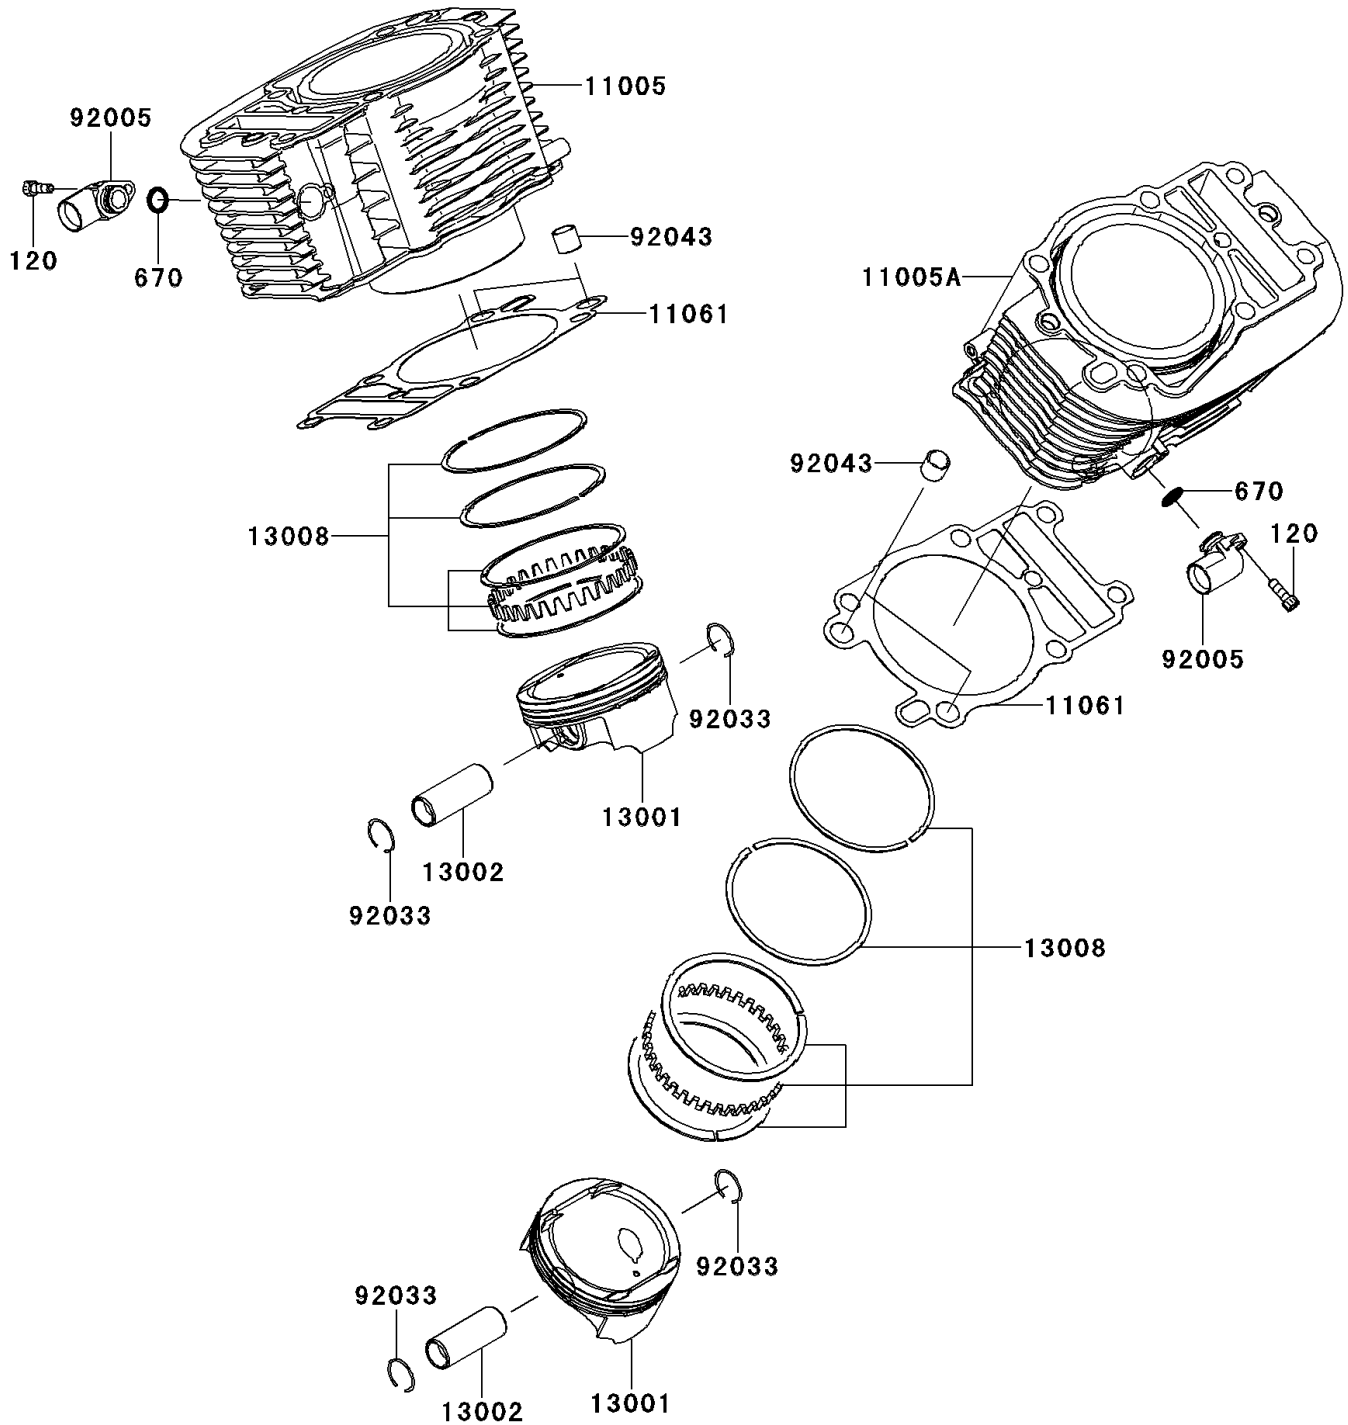

2014 PARTS DIAGRAM

Cylinder/Piston(s)

E1120

2014 PARTS LIST

Cylinder/Piston(s)

ITEM NAME	PART NUMBER	QUANTITY
BOLT-SOCKET,6X18 (Ref # 120)	120CB0618	1
O RING,15MM (Ref # 670)	670B2015	1
CYLINDER-ENGINE,FR (Ref # 11005)	11005-0103	1
CYLINDER-ENGINE,RR (Ref # 11005A)	11005-0104	1
GASKET,CYLINDER BASE (Ref # 11061)	11061-0335	1
PISTON-ENGINE (Ref # 13001)	13001-0124	1
PIN-PISTON (Ref # 13002)	13002-0023	1
RING-SET-PISTON (Ref # 13008)	13008-0044	1
FITTING (Ref # 92005)	92005-0098	1
RING-SNAP (Ref # 92033)	92033-3721	1
PIN,13X16X14 (Ref # 92043)	92043-1608	1