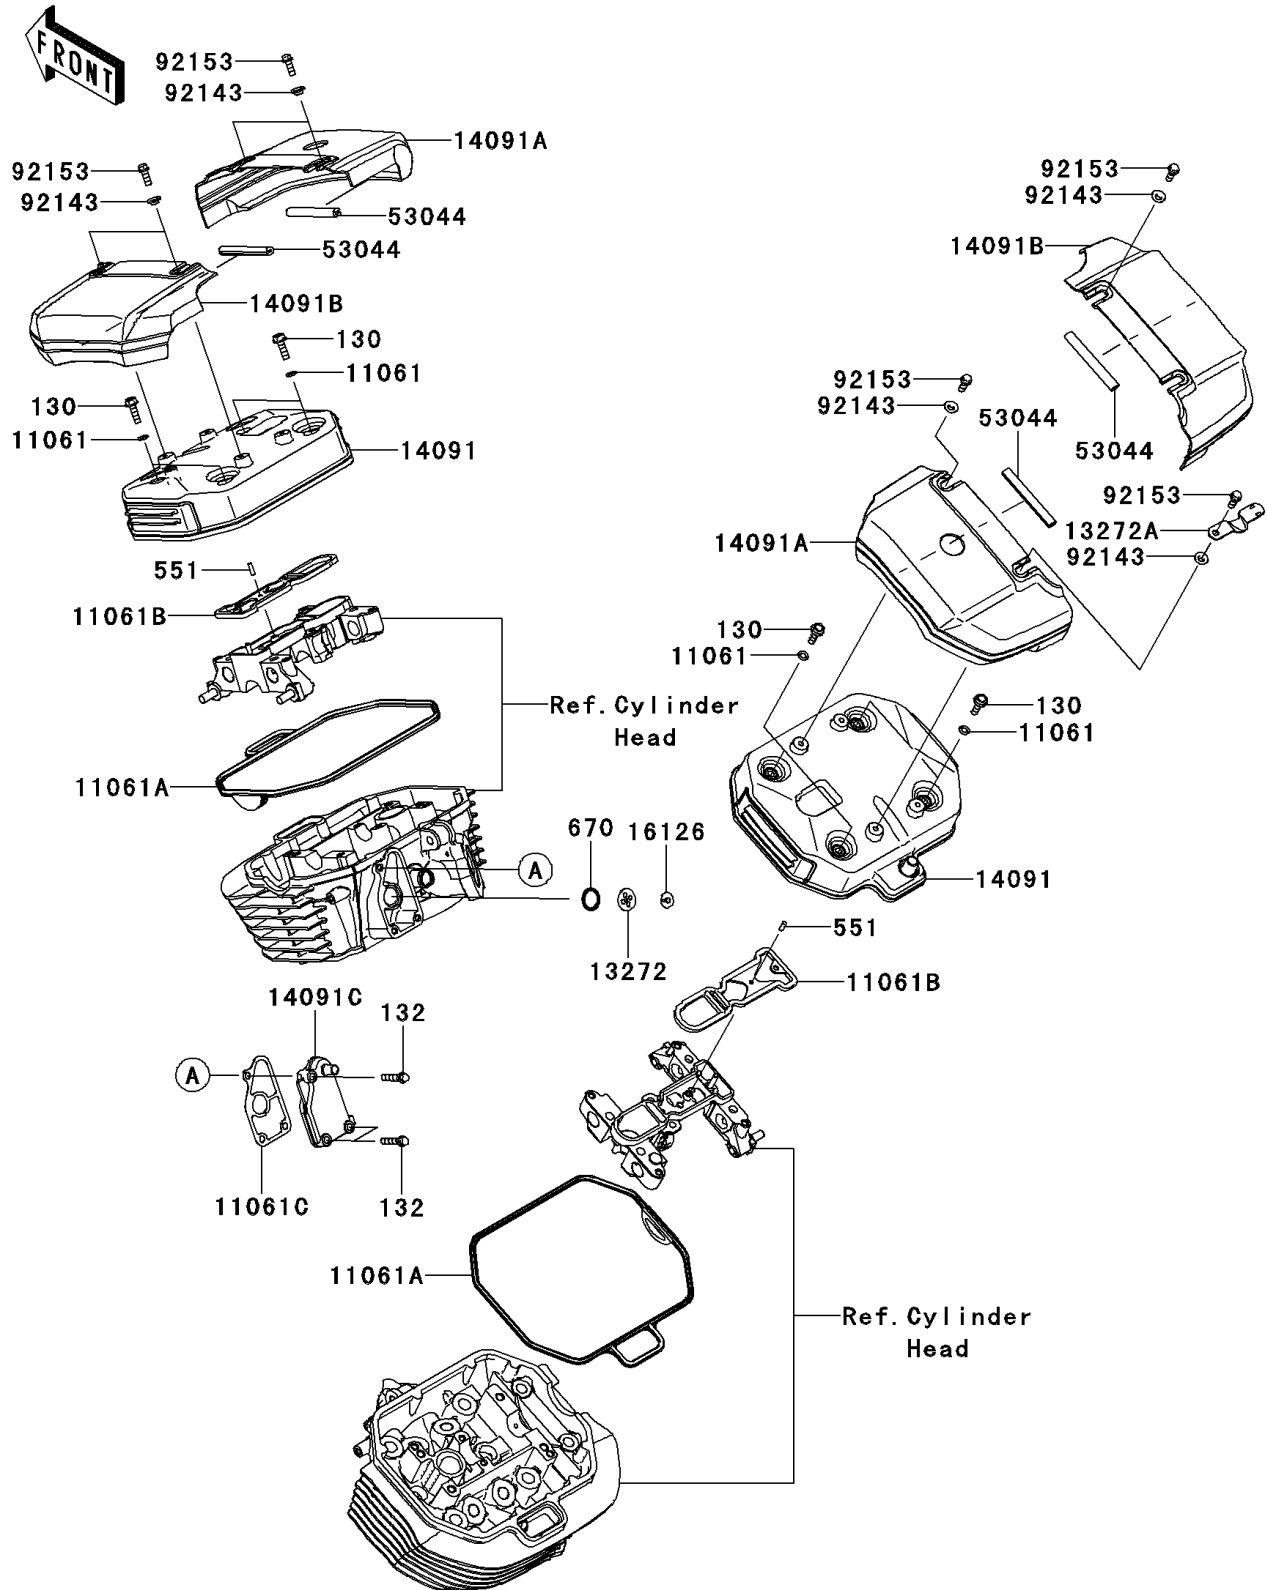

2014 PARTS DIAGRAM

Cylinder Head Cover

E1112

2014 PARTS LIST

Cylinder Head Cover

ITEM NAME	PART NUMBER	QUANTITY
BOLT-FLANGED,6X20 (Ref # 130)	130BA0620	1
BOLT-FLANGED-SMALL,6X30 (Ref # 132)	132BC0630	1
PIN-DOWEL (Ref # 551)	551A0412	1
O RING (Ref # 670)	670D2018	1
GASKET (Ref # 11061)	11061-0107	1
GASKET,HEAD COVER (Ref # 11061A)	11061-0331	1
GASKET,ROCKER CASE COVER (Ref # 11061B)	11061-0332	1
GASKET,BREATHER COVER (Ref # 11061C)	11061-0334	1
PLATE (Ref # 13272)	13272-0307	1
PLATE (Ref # 13272A)	13272-0711	1
COVER,HEAD,INSIDE (Ref # 14091)	14091-0966	1
COVER,HEAD,OUTSIDE (Ref # 14091A)	14091-0967	1
COVER,HEAD,OUTSIDE (Ref # 14091B)	14091-0968	1
COVER,BREATHER (Ref # 14091C)	14091-0969	1
VALVE (Ref # 16126)	16126-2051	1
TRIM,L=75 (Ref # 53044)	53044-0009	1
COLLAR (Ref # 92143)	92143-1331	1
BOLT,6X16 (Ref # 92153)	92153-0825	1