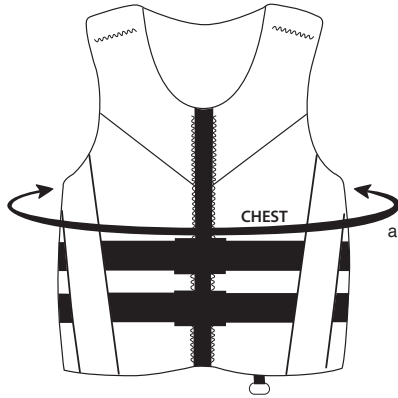

Jet Ski® Side Entry Nylon Vest

PART NUMBER	COLOR	SIZE	CHEST WIDTH (a)
K307-7520-GN(SM, LX)	Green	SM	34-36
		LX	36-41

All vest are measured in circumference.
All garments are measured by inches.