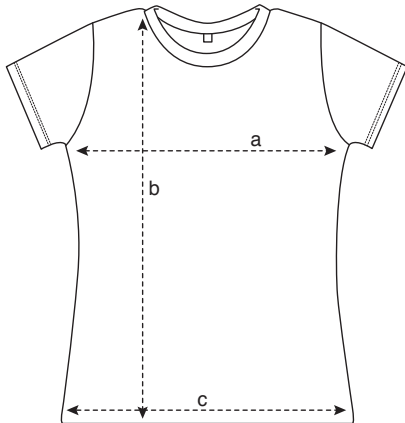

## Toddler Kawasaki 3 Green Lines T-Shirt

PART NUMBER	COLOR	SIZE	CHEST WIDTH (a)	LENGTH (b)	BOTTOM WIDTH (c)
K047-2528-BK(2T,3T,4T,5T)	Black	2T	13	17	13
		3T	14	18.25	14
		4T	15	19.5	15
		5T	16	20.75	16

All garment measurements are measured flat.  
All garments are measured in inches.